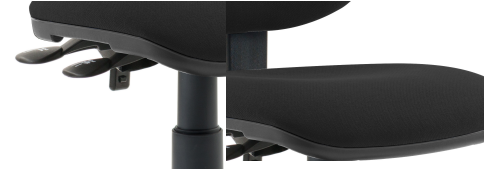

# Eclipse 2 Lever Task Operator Chair Black Without Arms

## Features And Benefits:

- Dished seat design
- Contoured backrest
- Height adjustable backrest
- Backrest angle adjustment
- Gas lift tested up to 150kg.

## Specification:

Flat Packed or Pre-Assembled	Flat packed	Mech: Tilt Tension Adjustment	Yes
Colour or Finish	Black	Mech: Auto Tilt Tension Adjustment	No
Material	Fabric	Mech: Anti-shock	No
Crib 5 Foam & Fabric	No	Mech: Seat Slide	No
Back Type	High	Mech: Seat Angle Adjustment	No
Recommended Usage (Hours)	8	Mech: Seat Depth Adjustment	No
Max Weight Capacity (KG)	150	Height Adjustable Back	Yes
Guarantee (Years)	2	Integral Lumbar Support	No
Seat Width (MM)	480	Adjustable Lumbar Support	No
Seat Depth (MM)	450	Adjustable Headrest	No
Seat Height (MM)	490-590	Folding Armrest	No
Back Width (MM)	440	Height of Box (MM)	620
Back Height (MM)	490-550	Width of Box (MM)	585
Arm Width (MM)	N/A	Depth of Box (MM)	330
Arm Height (MM)	n/a	Gross Weight of Box (KG)	11.8
Overall Width(MM)	610		
Overall Depth(MM)	610		
Overall Height(MM)	990		
Product Weight (KG)	10.2		
Arms Included	No		
Arm Type (If Included)	N/A		
Arms Removable	Yes		
Headrest Type	No Headrest		
Mech: Gas Height Adjustment	Yes		
Mech: Independent Seat & Back	No		
Mech: Synchro Tilt	No		
Mech: Infinite Lock Mechanism	Yes		
Mech: Lock Tilt Motion	Yes		
Mech: Knee Tilt	No		
Mech: Permanent Contact Backrest	Yes		