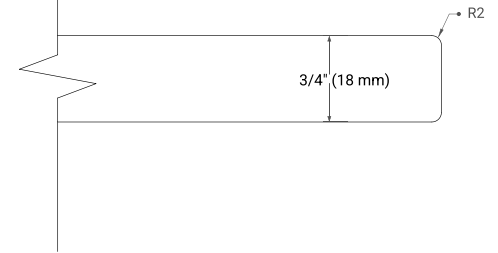

61" SINGLE RECTANGLE SINK COUNTERTOP WITH 0.75" THICKNESS

OVERALL DIMENSIONS

61" W x 22" D x 0.75" H

COUNTERTOP OPTIONS

Carrara Marble

FEATURES

- Solid countertop with mitered edges & seams
- Undermount white rectangular sink
- Pre-drilled for 8" widespread faucet

INCLUDED

- Countertop
- Matching Backsplash
- Rectangle Sink

COUNTERTOP PLAN VIEW

EDGE SIDE VIEW

THREE DIMENSIONAL COUNTERTOP VIEW