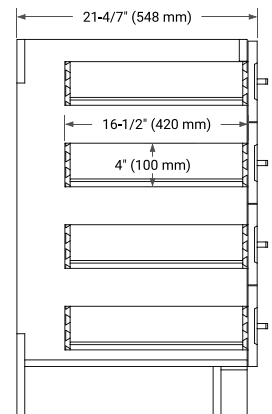

60" SINGLE SINK BASE CABINET

BASE CABINET DIMENSIONS

60" W x 21.6" D x 34.5" H

FEATURES

- Solid wood frame & plywood panels
- Dovetail drawers and joints
- Soft closing doors & drawers

HARDWARE FINISHES*

Brushed Nickel Satin Brass Matte Black Polished Chrome

61" SINGLE RECTANGLE SINK COUNTERTOP WITH 0.75" THICKNESS

OVERALL DIMENSIONS

61" W x 22" D x 0.75" H

COUNTERTOP OPTIONS

Carrara Marble

FEATURES

- Solid countertop with mitered edges & seams
- Undermount white rectangular sink
- Pre-drilled for 8" widespread faucet

INCLUDED

- Countertop
- Matching Backsplash
- Rectangle Sink

COUNTERTOP PLAN VIEW

EDGE SIDE VIEW

THREE DIMENSIONAL COUNTERTOP VIEW