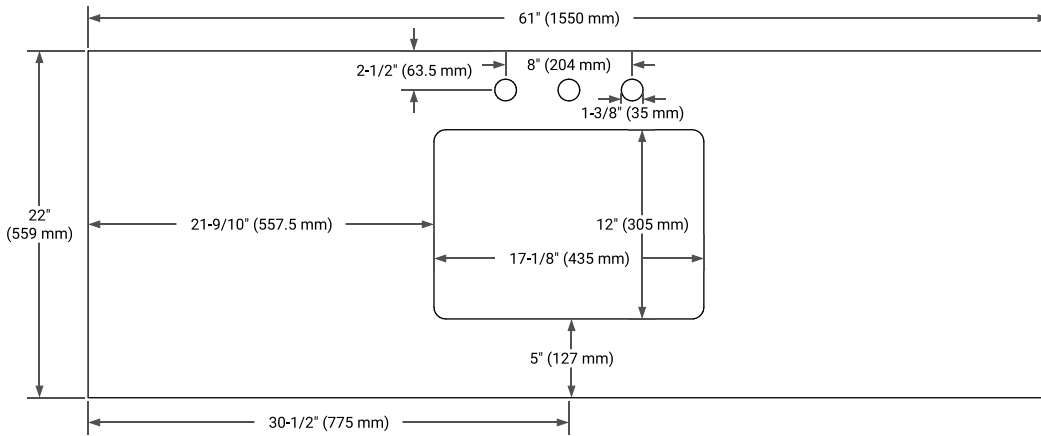

60" SINGLE SINK BASE CABINET

BASE CABINET DIMENSIONS

60" W x 21.6" D x 34.5" H

FEATURES

- Solid wood frame & plywood panels
- Dovetail drawers and joints
- Soft closing doors & drawers

HARDWARE FINISHES*

Brushed Nickel Satin Brass Matte Black Polished Chrome

61" SINGLE RECTANGLE SINK COUNTERTOP WITH 0.75" THICKNESS

OVERALL DIMENSIONS

61" W x 22" D x 0.75" H

COUNTERTOP OPTIONS

Carrara Marble

FEATURES

- Solid countertop with mitered edges & seams
- Undermount white rectangular sink
- Pre-drilled for 8" widespread faucet

INCLUDED

- Countertop
- Matching Backsplash
- Rectangle Sink

COUNTERTOP PLAN VIEW

EDGE SIDE VIEW

THREE DIMENSIONAL COUNTERTOP VIEW