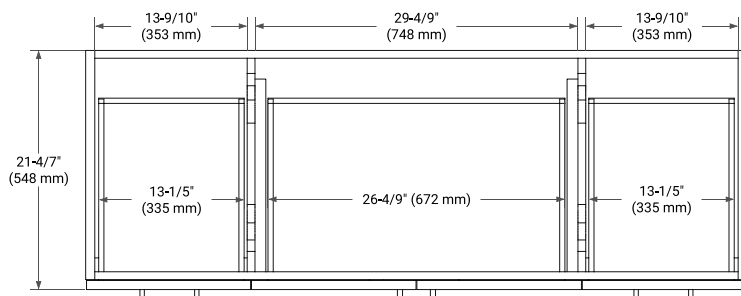

60" SINGLE SINK BASE CABINET

BASE CABINET DIMENSIONS

60" W x 21.6" D x 34.5" H

FEATURES

- Solid wood frame & plywood panels
- Dovetail drawers and joints
- Soft closing doors & drawers

HARDWARE FINISHES*

Brushed Nickel Satin Brass Matte Black Polished Chrome

61" SINGLE RECTANGLE SINK COUNTERTOP WITH 0.75" THICKNESS

OVERALL DIMENSIONS

61" W x 22" D x 0.75" H

COUNTERTOP OPTIONS

Carrara Marble

FEATURES

- Solid countertop with mitered edges & seams
- Undermount white rectangular sink
- Pre-drilled for 8" widespread faucet

INCLUDED

- Countertop
- Matching Backsplash
- Rectangle Sink

COUNTERTOP PLAN VIEW

EDGE SIDE VIEW

THREE DIMENSIONAL COUNTERTOP VIEW