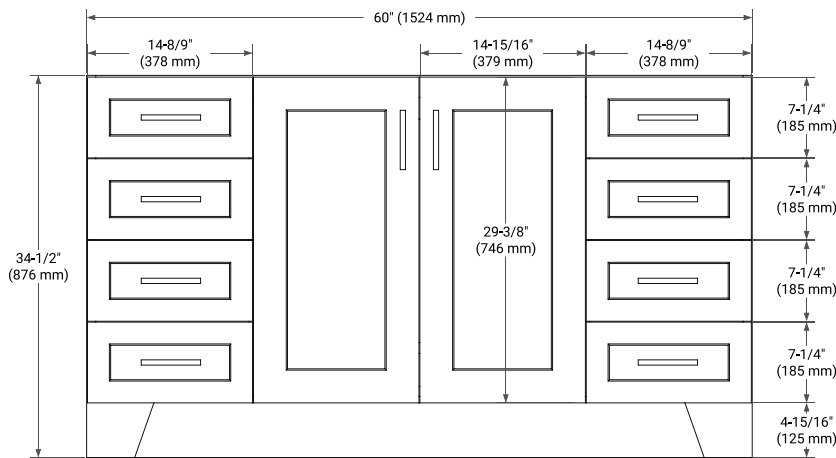

60" SINGLE SINK BASE CABINET

BASE CABINET DIMENSIONS

60" W x 21.6" D x 34.5" H

FEATURES

- Solid wood frame & plywood panels
- Dovetail drawers and joints
- Soft closing doors & drawers

HARDWARE FINISHES*

Brushed Nickel   Satin Brass   Matte Black   Polished Chrome

Hardware comes preinstalled with the illustrated option. Other finishes are available on our online store if you prefer a different one.

AVAILABLE COLORS

White   Grey   Midnight Blue

FRONT VIEW

SIDE VIEW

PLAN VIEW