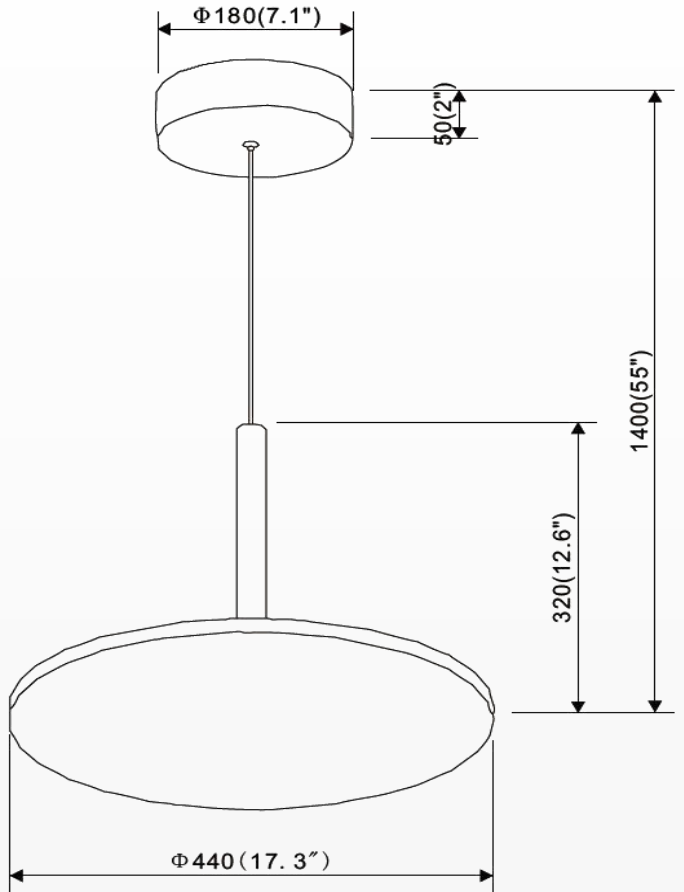

## SPECIFICATION

- Dimension: 17.3"×55"
- Wattage: 41W
- Voltage: 120V
- Temp: 3000K
- Lumens: 2225LM
- Dimmable: ELV , DIMMING 5%-100%
- CRI: > 80
- Material : Iron+Aluminum+Acrylic
- Lifespan : 50000hs
- Warranty: 3 years
- Operation temperature : -20°C-40°C