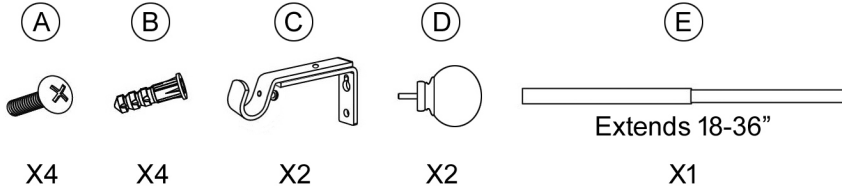

3/4" DRAPERY ROD INSTALLATION INSTRUCTIONS - 18-36" ROD SET

Care Instructions: Clean with a soft cloth. Do not use abrasive cleaning agents, solvents or polishes.

SET INCLUDES:

YOU WILL NEED: