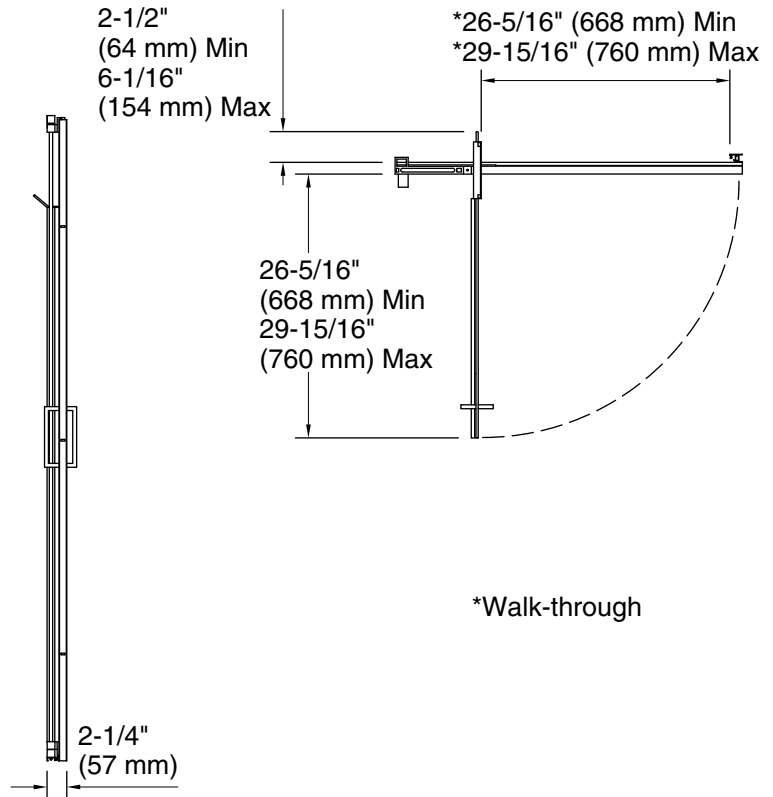

### Material

- Frameless, 1/4" (6 mm) thick Crystal Clear tempered glass.

### Installation

- Out-of-plumb adjustability simplifies installation.
- Door can be installed to open to the left or right to suit your bathroom layout.
- Not for use in hospitality.
- For residential use only.

### Technical Information

All product dimensions are nominal.

Installation type:	For shower base installation
Opening style:	Pivot
Opening Width - Min:	36" (914 mm)
Opening Width - Max:	39" (991 mm)
Walk-through - Min:	26-5/16" (668 mm)
Walk-through - Max:	29-15/16" (760 mm)
Glass thickness:	1/4" (6 mm)
Glass coating:	CleanCoat®

### Notes

Measure your actual product for roughing-in details.

The vertical opening should be a minimum of 73-1/2" (1867 mm) to allow for installation clearance.