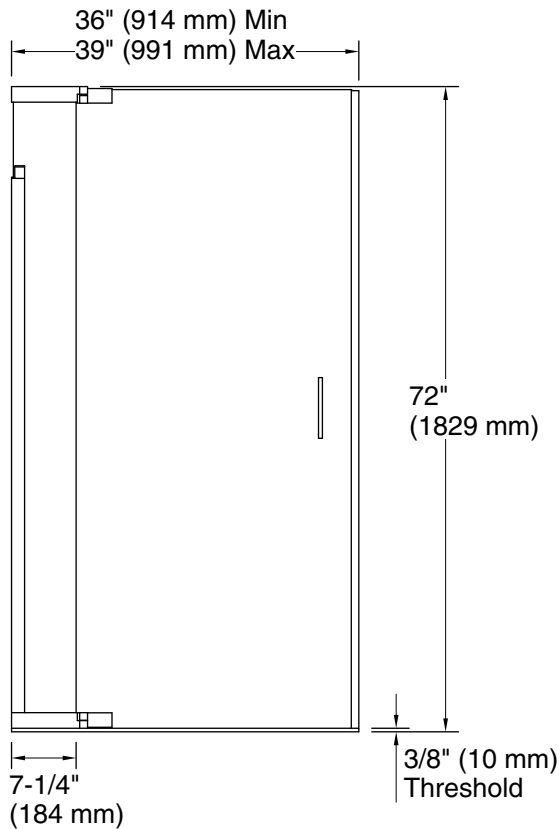

### Material

- Frameless, 1/4" (6 mm) thick Crystal Clear tempered glass.

### Technical Information

All product dimensions are nominal.

Installation type:	For shower base installation
Opening style:	Pivot
Opening Width - Min:	36" (914 mm)
Opening Width - Max:	39" (991 mm)
Walk-through - Min:	26-5/16" (668 mm)
Walk-through - Max:	29-15/16" (760 mm)
Glass thickness:	1/4" (6 mm)
Glass coating:	CleanCoat®

### Notes

Measure your actual product for roughing-in details.

The vertical opening should be a minimum of 73-1/2" (1867 mm) to allow for installation clearance.