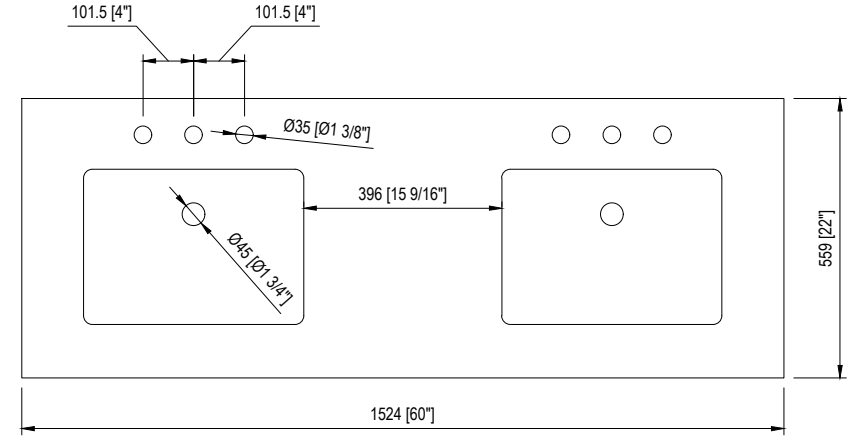

# 60" Bathroom Vanity

60 in. W x 22 in.D x 34 in.H  
(152.4 cm x 55.9 cm x 86.3 cm)

## Top View