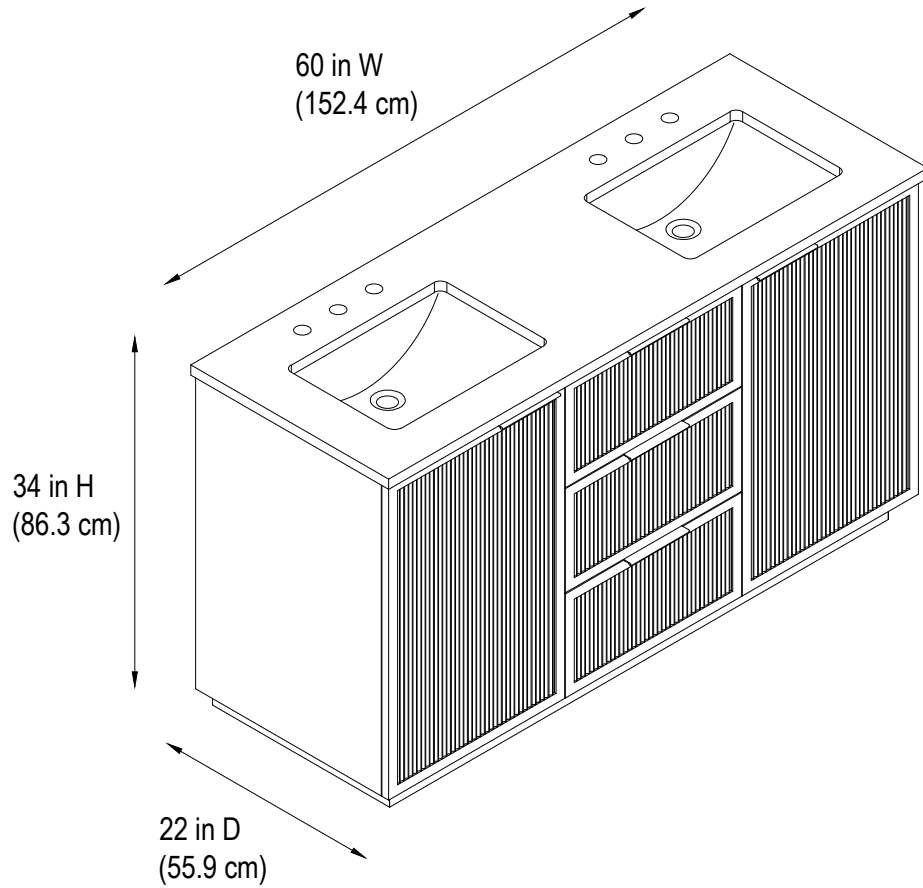

# 60" Bathroom Vanity

60 in. W x 22 in.D x 34 in.H  
(152.4 cm x 55.9 cm x 86.3 cm)