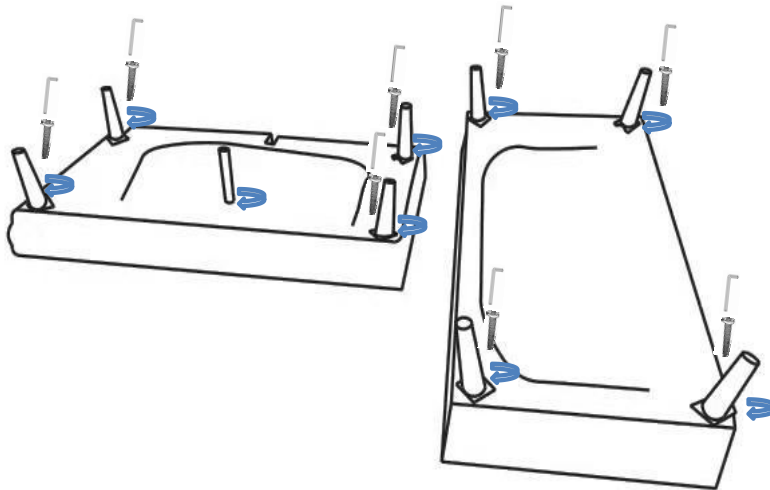

A		8PCS	B:		2PCS
C:		1PC	D		3PCS
E:		1PC	F:		8PCS

1. Open zip pocket and take out all spare parts. Then assemble all legs.

2. Assemble arms. Fit sofa and chaise together

Assembly Instructions

Thanks you for purchasing this quality product. Be sure to check all packing material carefully for small parts that may have come loose inside the carton during shipment.

Parts List

A		8PCS	B:		2PCS
C:		1PC	D		3PCS
E:		1PC	F:		8PCS

1. Open zip pocket and take out all spare parts. Then assemble all legs.

2. Assemble arms. Fit sofa and chaise together