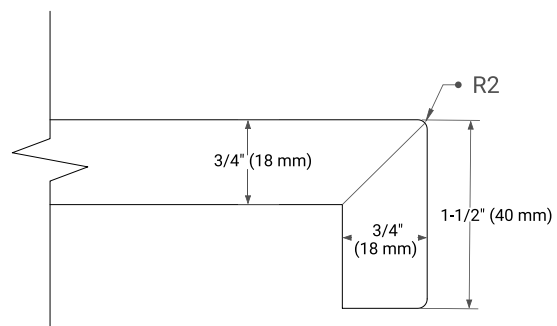

EDGE SIDE VIEW