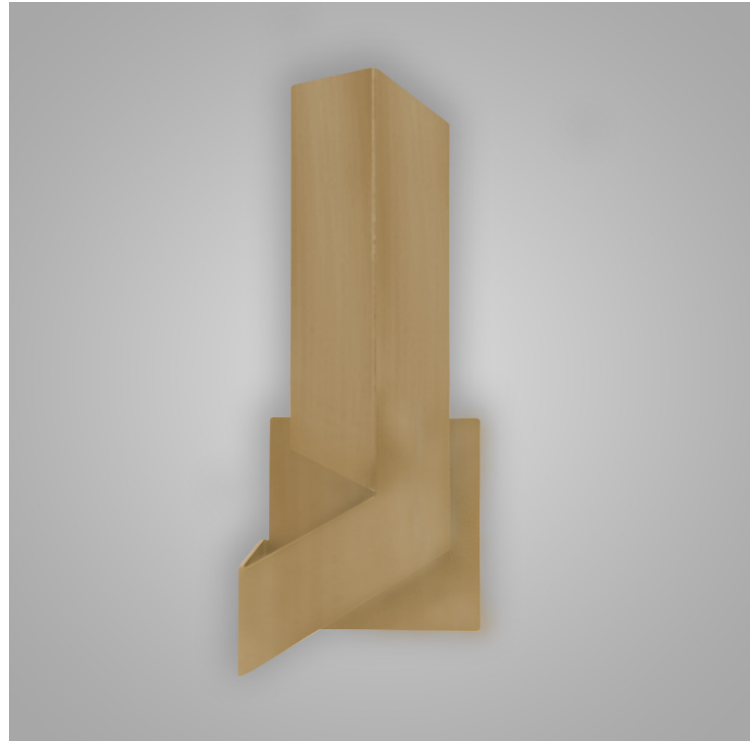

PROJECT _____
TYPE _____
SPECIFIER _____
QUANTITY _____
DATE _____

PLIE SURFACE

D53025-

base number _____
Finish Options _____

1. To build a product code in our configurator select the specify button on the base model # product page
2. To build a manual product code on this datasheet choose from the options listed below in blue font and add the suffix to the base model #

GENERAL

Division: Design _____
Series: Plie _____
Mounting Type: Surface _____
Mounting Location: Wall _____
Subcategory: Ambient _____
Brand: Fambuena _____

PHYSICAL

Shape: Abstract _____
Width (mm): 180 _____
Width (in): 7 ¹/₁₆ _____
Height (mm): 300 _____
Height (in): 11 ¹³/₁₆ _____
Extension (mm): 125 _____
Extension (in): 4 ¹⁵/₁₆ _____
Light Distribution: Indirect _____
Fixture Finish: [WHI](#) / [BLK](#) / [BRA](#) / [PWT](#) / [BRZ](#) _____
Fixture Material: Metal _____

ELECTRICAL

Lamp Type: LED _____
Total Output Wattage (W): 6 _____
Dimming: Non-Dimmable _____
Driver Included: Yes _____
Driver Location: Integrated _____
Driver Type: Constant Current - 120Vac _____
Driver Class: Class 2 _____
Input Voltage (V): 120 / 277 _____
Constant Current (MA): 700 _____
Upon Request: Remote: Phase dimming 120Vac / Non-dimming 120/277Vac _____

LED

Color Temperature (°K): 3000 _____
Nominal Lumen (lm): 480 _____
CRI: >85 CRI _____
Lamp Life (hrs): 50000 _____

RATINGS AND CERTIFICATIONS

Certified By: Certified for North American Standards _____
IP rating: IP20 _____