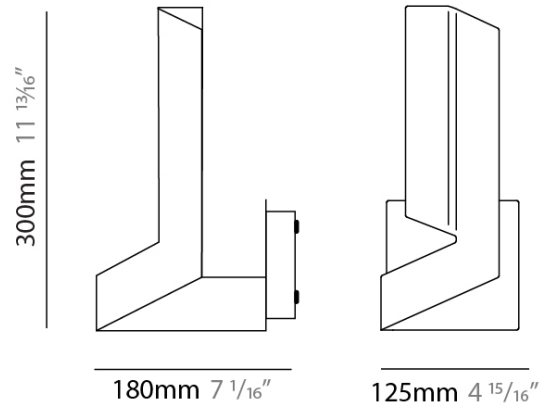

PROJECT _____
TYPE _____
SPECIFIER _____
QUANTITY _____
DATE _____

PLIE SURFACE

D53025-

base number _____
Finish Options _____

1. To build a product code in our configurator select the specify button on the base model # product page
2. To build a manual product code on this datasheet choose from the options listed below in blue font and add the suffix to the base model #

GENERAL

Division: Design _____
Series: Plie _____
Mounting Type: Surface _____
Mounting Location: Wall _____
Subcategory: Ambient _____
Brand: Fambuena _____

PHYSICAL

Shape: Abstract _____
Width (mm): 180 _____
Width (in): 7 ¹/₁₆ _____
Height (mm): 300 _____
Height (in): 11 ¹³/₁₆ _____
Extension (mm): 125 _____
Extension (in): 4 ¹⁵/₁₆ _____
Light Distribution: Indirect _____
Fixture Finish: [WHI](#) / [BLK](#) / [BRA](#) / [PWT](#) / [BRZ](#) _____
Fixture Material: Metal _____

ELECTRICAL

Lamp Type: LED _____
Total Output Wattage (W): 6 _____
Dimming: Non-Dimmable _____
Driver Included: Yes _____
Driver Location: Integrated _____
Driver Type: Constant Current - 120Vac _____
Driver Class: Class 2 _____
Input Voltage (V): 120 / 277 _____
Constant Current (MA): 700 _____
Upon Request: Remote: Phase dimming 120Vac / Non-dimming 120/277Vac _____

LED

Color Temperature (°K): 3000 _____
Nominal Lumen (lm): 480 _____
CRI: >85 CRI _____
Lamp Life (hrs): 50000 _____

RATINGS AND CERTIFICATIONS

Certified By: Certified for North American Standards _____
IP rating: IP20 _____