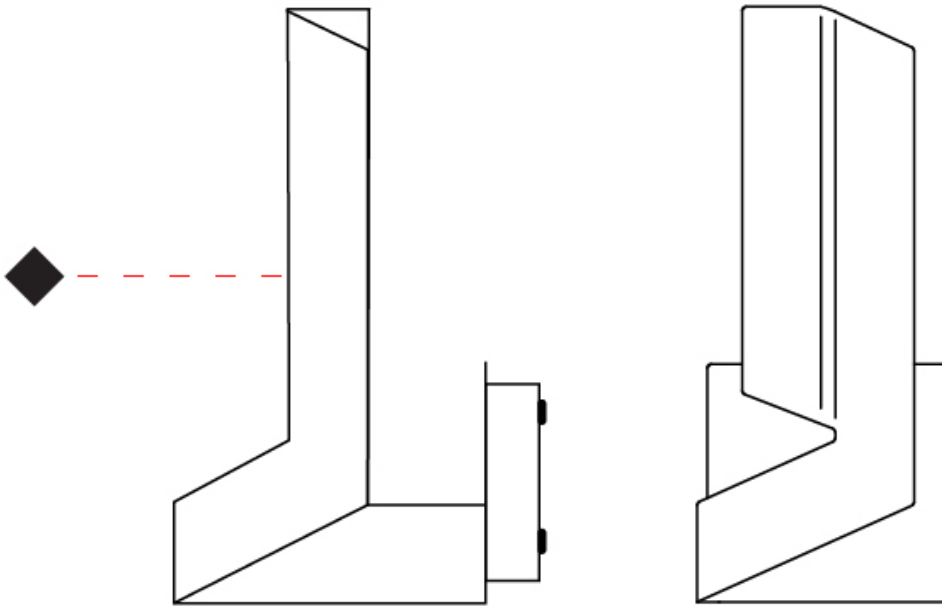

PLIE SURFACE

D53025-

PROJECT

TYPE

SPECIFIER

QUANTITY

DATE

D