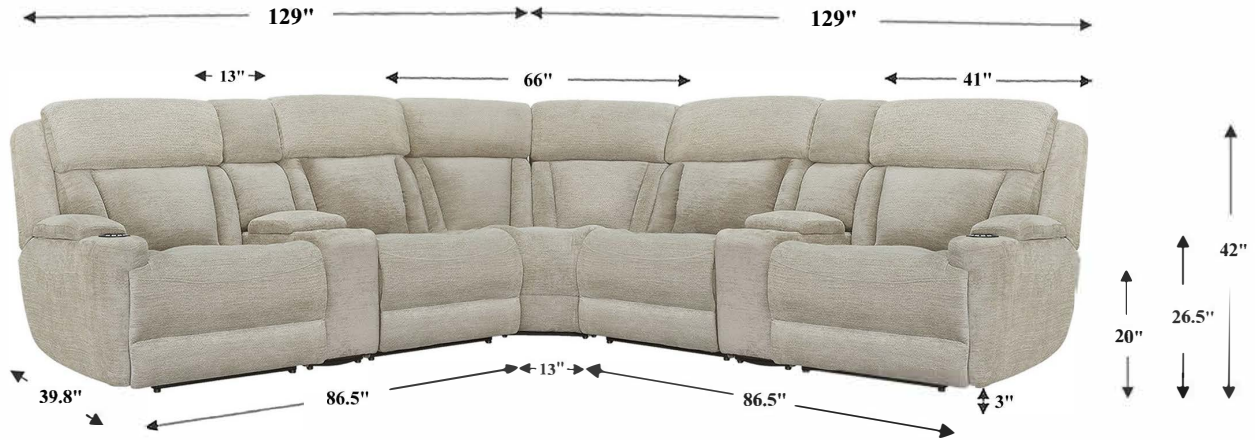

# 7 Piece Modular Power Reclining Sectional with Power Adjustable Headrests

Overall Dimensions	129" x 129" x 42"
Overall Width	129"
Overall Depth	129"
Overall Height	42"
Overall Weight	531.3 lbs.
Fully Reclined	65"
Distance from Wall	5"
Back of Seat to end of Chaise	41.5"
Leg Height <small>(Distance from Foot Rest to Floor in Full Recline)</small>	23"
Head Height <small>(Distance from Headrest to Floor in Full Recline)</small>	32"

Seat Width	31"
Seat Depth	23.5"
Seat Height	20"
Arm Width	8"
Arm Depth	18"
Arm Height	26.5"
Back Height	24.5"
Headrest Extended from Back	4"
Console Storage area Inside	11"W x 10.5"D x 5"H