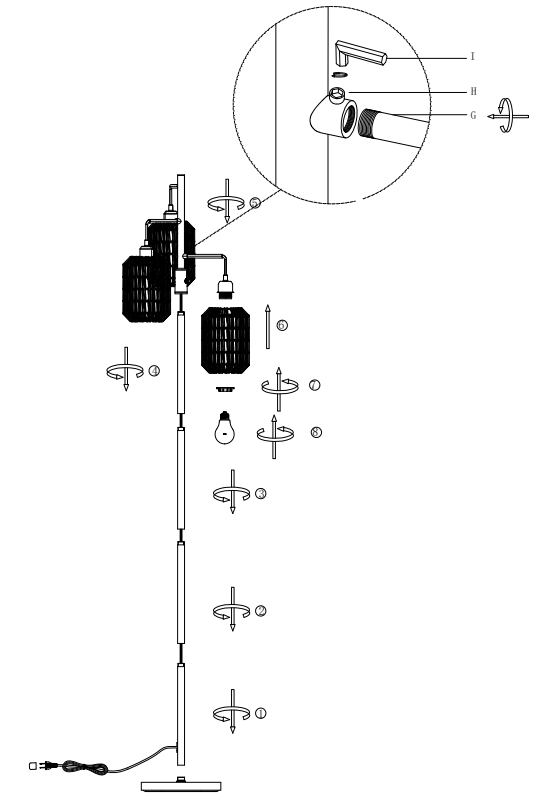

Package Contents

- LED Bulb x 3
- Lamp base x1
- Iron Pipes x 5
- User Manual x1
- Rattan lamp shade x3
- Lamp Nut x3 (unscrew from the base)

Characteristics

Our LED floor lamp can fit most decor types, such as industrial, modern, traditional, and especially mid century modern and farmhouse.

Specification

Model: BP-F039
 Type: LED ST58
 Base Type: E26 Base
 Voltage: 120 V
 Wattage: 9w
 Brightness: 1000 Lumen for each bulb
 Dimmable: Yes
 Lifespan: 25000 + Hours
 CCT: 2700 K Warm White

Product Structure

Installation

It's very easy to install, as shown below:

Package Contents

Carefully remove all parts from the box and remove all plastic coverings

Step 1 – 5: screw all the pipe side by side according to the installation map, and use the wrench and screws to secure the light pole to the other 3 legs

Step 6-7: Unscrew the lamp nut from the lamp base firstly, then put the rattan lampshade through the lamp base, screw the lamp nut to the bulb base through the bottom of the lampshade

Step 8: Screw the bulb (type: ST58) into the lamp base (E26 base)