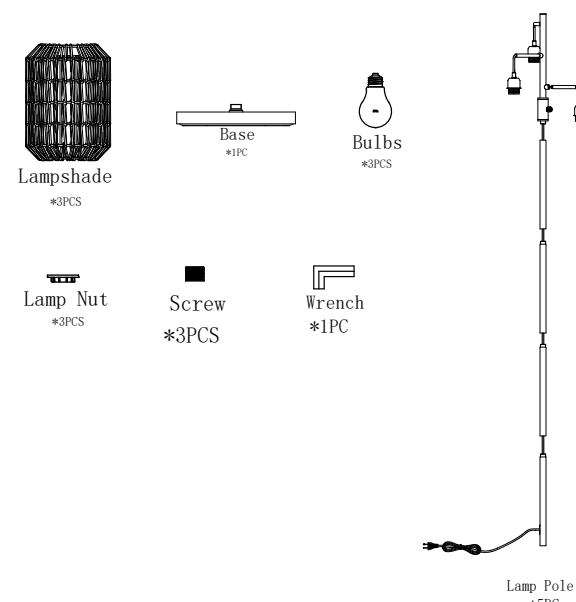

Package Contents

- LED Bulb x 3
- Lamp base x1
- Iron Pipes x 5
- User Manual x1
- Rattan lamp shade x3
- Lamp Nut x3 (unscrew from the base)

Characteristics

Our LED floor lamp can fit most decor types, such as industrial, modern, traditional, and especially mid century modern and farmhouse.

Specification

Model: BP-F039
 Type: LED ST58
 Base Type: E26 Base
 Voltage: 120 V
 Wattage: 9w
 Brightness: 1000 Lumen for each bulb
 Dimmable: Yes
 Lifespan: 25000 + Hours
 CCT: 2700 K Warm White

Product Structure

Installation

It's very easy to install, as shown below:

Package Contents

Carefully remove all parts from the box and remove all plastic coverings

Step 1 – 5: screw all the pipe side by side according to the installation map, and use the wrench and screws to secure the light pole to the other 3 legs

Step 6-7: Unscrew the lamp nut from the lamp base firstly, then put the rattan lampshade through the lamp base, screw the lamp nut to the bulb base through the bottom of the lampshade

Step 8: Screw the bulb (type: ST58) into the lamp base (E26 base)