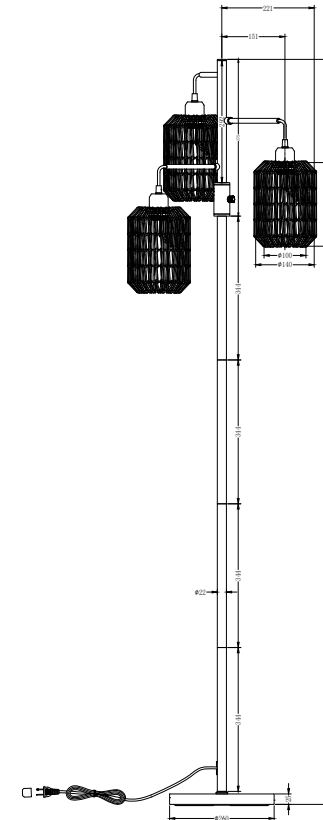

材质: 105g铜版纸

尺寸: 90*120 mm

印刷: 单黑双面印刷

装订方式: 折页

User Manual

THREE HEAD
Rattan Floor Lamp

Introduction

Thank you for choosing our floor lamp. Please read this user manual carefully and keep it for future reference, if you need any assistance, please contact us with your order number and details.

Package Contents

- LED Bulb x 3
- Lamp base x1
- Iron Pipes x 5
- User Manual x1
- Rattan lamp shade x3
- Lamp Nut x3 (unscrew from the base)

Characteristics

Our LED floor lamp can fit most decor types, such as industrial, modern, traditional, and especially mid century modern and farmhouse.

Specification

Model: BP-F039
 Type: LED ST58
 Base Type: E26 Base
 Voltage: 120 V
 Wattage: 9w
 Brightness: 1000 Lumen for each bulb
 Dimmable: Yes
 Lifespan: 25000 + Hours
 CCT: 2700 K Warm White

Product Structure

Installation

It's very easy to install, as shown below:

Package Contents

Carefully remove all parts from the box and remove all plastic coverings

Step 1 – 5: screw all the pipe side by side according to the installation map, and use the wrench and screws to secure the light pole to the other 3 legs