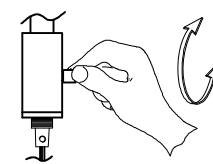

Rotary Switch ON/OFF