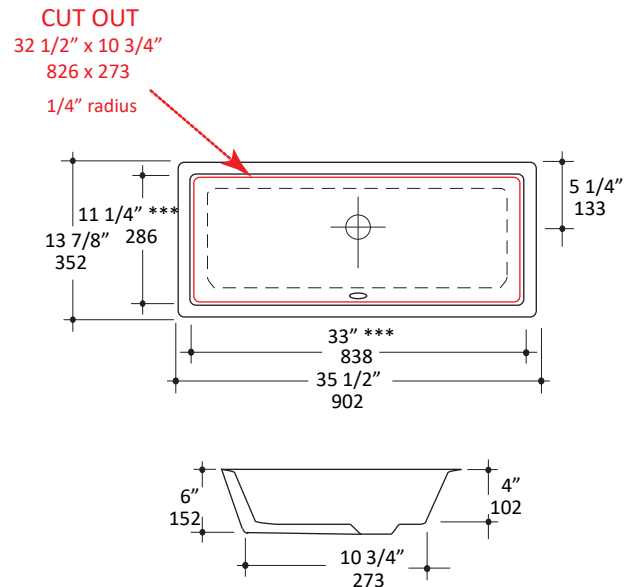

Codes + Standards:

- Meets and exceeds applicable national codes and standards

ADA compliant when installed to specific requirements of this regulation