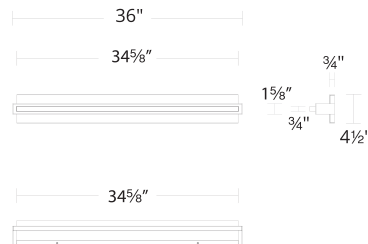

FINISHES:

LINE DRAWING

WS-80536