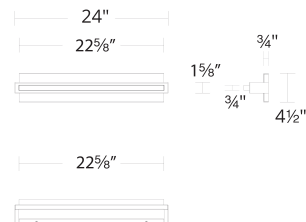

WAC LIGHTING

Skate

Bath & Wall 4CCT

Fixture Type: _____
Catalog Number: _____
Project: _____
Location: _____

Model & Size	Color Temp	Finish	LED Watts	LED Lumens	Delivered Lumens
WS-80524 24"	2700K	BK Black BN Brushed Nickel	11W	1500	398
	3000K				
	3500K				
	4000K				

Example: **WS-80524-40-BN**

For custom requests please contact customs@waclighting.com

DESCRIPTION

Icy. A textured slab glides into a banded frame. LEDs underneath shine through the acrylic bar, creating sparkling illumination.

FEATURES

- Built in color temperature adjustability. Switch from 2700K/3000K/3500K/4000K
- Option to pre-select color temperature or adjust in the field
- ACLED driverless technology
- 5 Year warranty

SPECIFICATIONS

Color Temp:	2700K,3000K,3500K,4000K
Input:	120V,50/60Hz
CRI	90
Dimming:	ELV: 100-10% , TRIAC: 100-10%
Rated Life:	50,000 Hours
Mounting:	Can be mounted on wall in all orientations
Standards:	ETL, cETL, Title 24 JA8 Compliant, ADA, Damp Location Listed
Construction	Aluminum hardware with textured acrylic

FINISHES:

LINE DRAWING

WS-80524