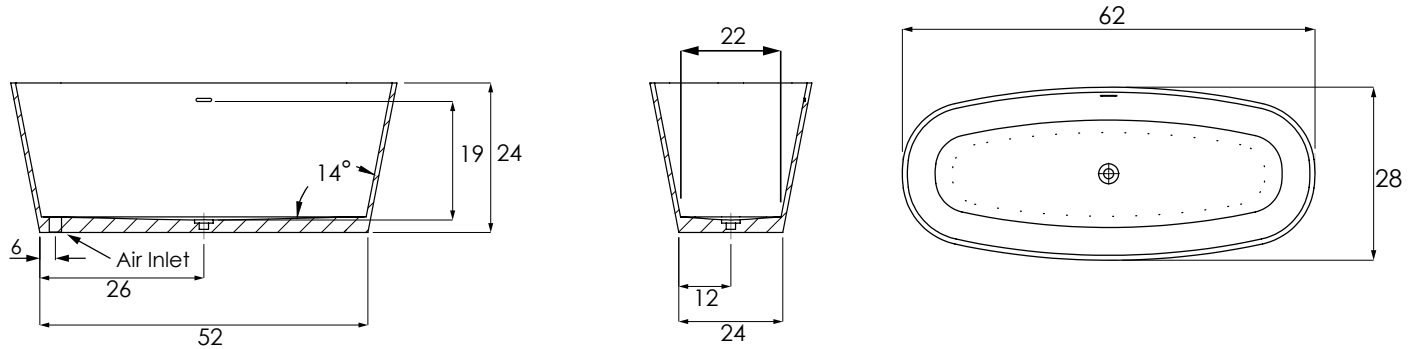

NEWBURY

6228

SIZE
62.28.24

WATER CAPACITY
Gallons

WEIGHT
230 Pounds

INSTALLATION
Freestanding

BACK SLOPE
14°

MATERIAL
HydroLuxe SS™