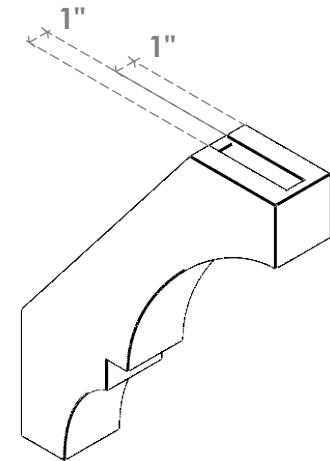

ITEM NUMBER: BRCURO030X14000X18000BOARCPR

3"W X 14"D X 18"H BALBOA ROUGH CEDAR WOODGRAIN OPEN
TIMBERTHANE BRACE, PRIMED TAN

SIDE PROFILE

FRONT PROFILE

ISOMETRIC

EKENA MILLWORK
2300 WEST MAIN ST.
CLARKSVILLE, TX 75426
TOLL FREE: 866-607-0453
WWW.EKENAMILLWORK.COM

NOTES

1. INSTALLATION TO BE COMPLETED IN ACCORDANCE WITH MANUFACTURER'S SPECIFICATIONS.
2. DRAWING MAY NOT BE TO SCALE
3. THIS DRAWING IS INTENDED FOR DESIGN AND PLANNING PURPOSES ONLY.
4. ALL INFORMATION CONTAINED HEREIN WAS CURRENT AT THE TIME OF DEVELOPMENT BUT MUST BE REVIEWED AND APPROVED BY THE PRODUCT MANUFACTURER TO BE CONSIDERED ACCURATE.
5. TIMBERTHANE ARCHITECTURAL PRODUCTS ARE MADE FROM HIGH DENSITY URETHANE AND COME FACTORY PRIMED