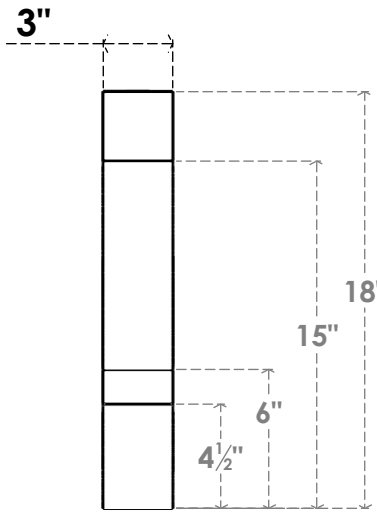

ITEM NUMBER: BRCURO030X14000X18000BOARCPR

3"W X 14"D X 18"H BALBOA ROUGH CEDAR WOODGRAIN OPEN
TIMBERTHANE BRACE, PRIMED TAN

SIDE PROFILE

FRONT PROFILE

ISOMETRIC

EKENA MILLWORK
2300 WEST MAIN ST.
CLARKSVILLE, TX 75426
TOLL FREE: 866-607-0453
WWW.EKENAMILLWORK.COM

NOTES

1. INSTALLATION TO BE COMPLETED IN ACCORDANCE WITH MANUFACTURER'S SPECIFICATIONS.
2. DRAWING MAY NOT BE TO SCALE
3. THIS DRAWING IS INTENDED FOR DESIGN AND PLANNING PURPOSES ONLY.
4. ALL INFORMATION CONTAINED HEREIN WAS CURRENT AT THE TIME OF DEVELOPMENT BUT MUST BE REVIEWED AND APPROVED BY THE PRODUCT MANUFACTURER TO BE CONSIDERED ACCURATE.
5. TIMBERTHANE ARCHITECTURAL PRODUCTS ARE MADE FROM HIGH DENSITY URETHANE AND COME FACTORY PRIMED