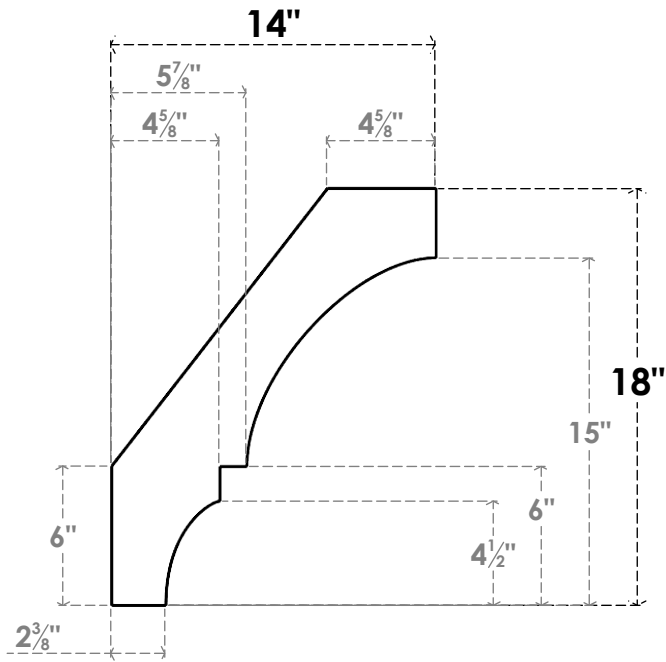

ITEM NUMBER: BRCURO030X14000X18000BOARCPR

3"W X 14"D X 18"H BALBOA ROUGH CEDAR WOODGRAIN OPEN
TIMBERTHANE BRACE, PRIMED TAN

SIDE PROFILE

FRONT PROFILE

ISOMETRIC

EKENA MILLWORK
2300 WEST MAIN ST.
CLARKSVILLE, TX 75426
TOLL FREE: 866-607-0453
WWW.EKENAMILLWORK.COM

NOTES

1. INSTALLATION TO BE COMPLETED IN ACCORDANCE WITH MANUFACTURER'S SPECIFICATIONS.
2. DRAWING MAY NOT BE TO SCALE
3. THIS DRAWING IS INTENDED FOR DESIGN AND PLANNING PURPOSES ONLY.
4. ALL INFORMATION CONTAINED HEREIN WAS CURRENT AT THE TIME OF DEVELOPMENT BUT MUST BE REVIEWED AND APPROVED BY THE PRODUCT MANUFACTURER TO BE CONSIDERED ACCURATE.
5. TIMBERTHANE ARCHITECTURAL PRODUCTS ARE MADE FROM HIGH DENSITY URETHANE AND COME FACTORY PRIMED