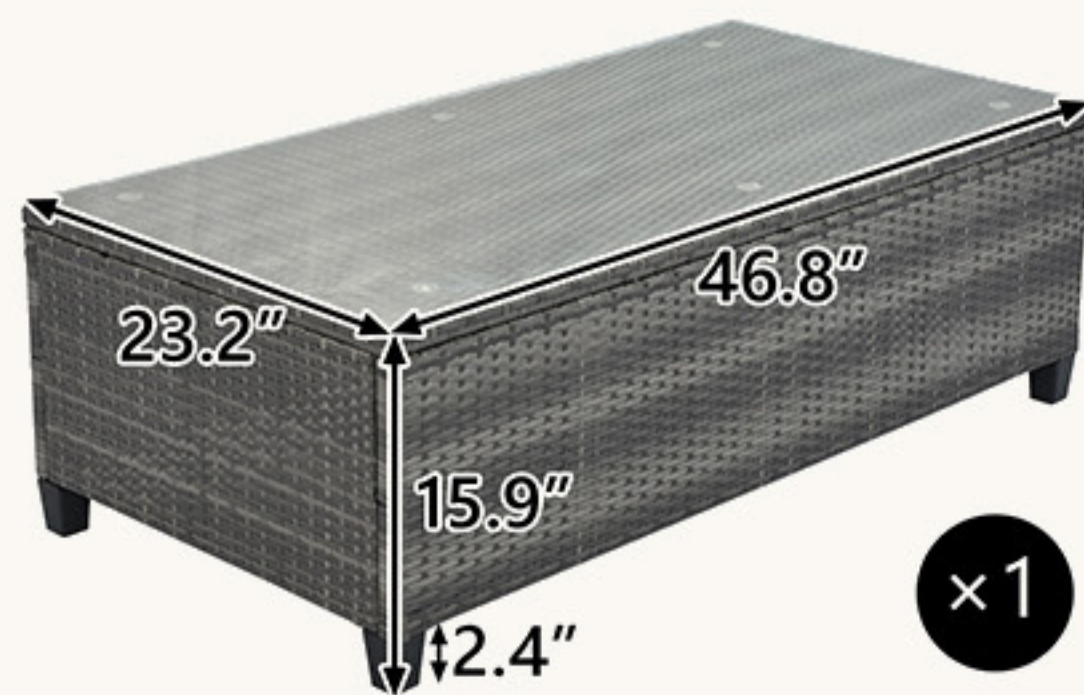

Dimensional Details

x1

x2

x4

x1

Product Dimensions

- Length (in.) :136.2
- Width (in.) :26.8
- Height (in.) :20.1
- Weight (lbs.):160.00

Package Size

- Length (in.) :48.5
- Width (in.) :27.5
- Height (in.) :65.89
- Weight (lbs.):195.09