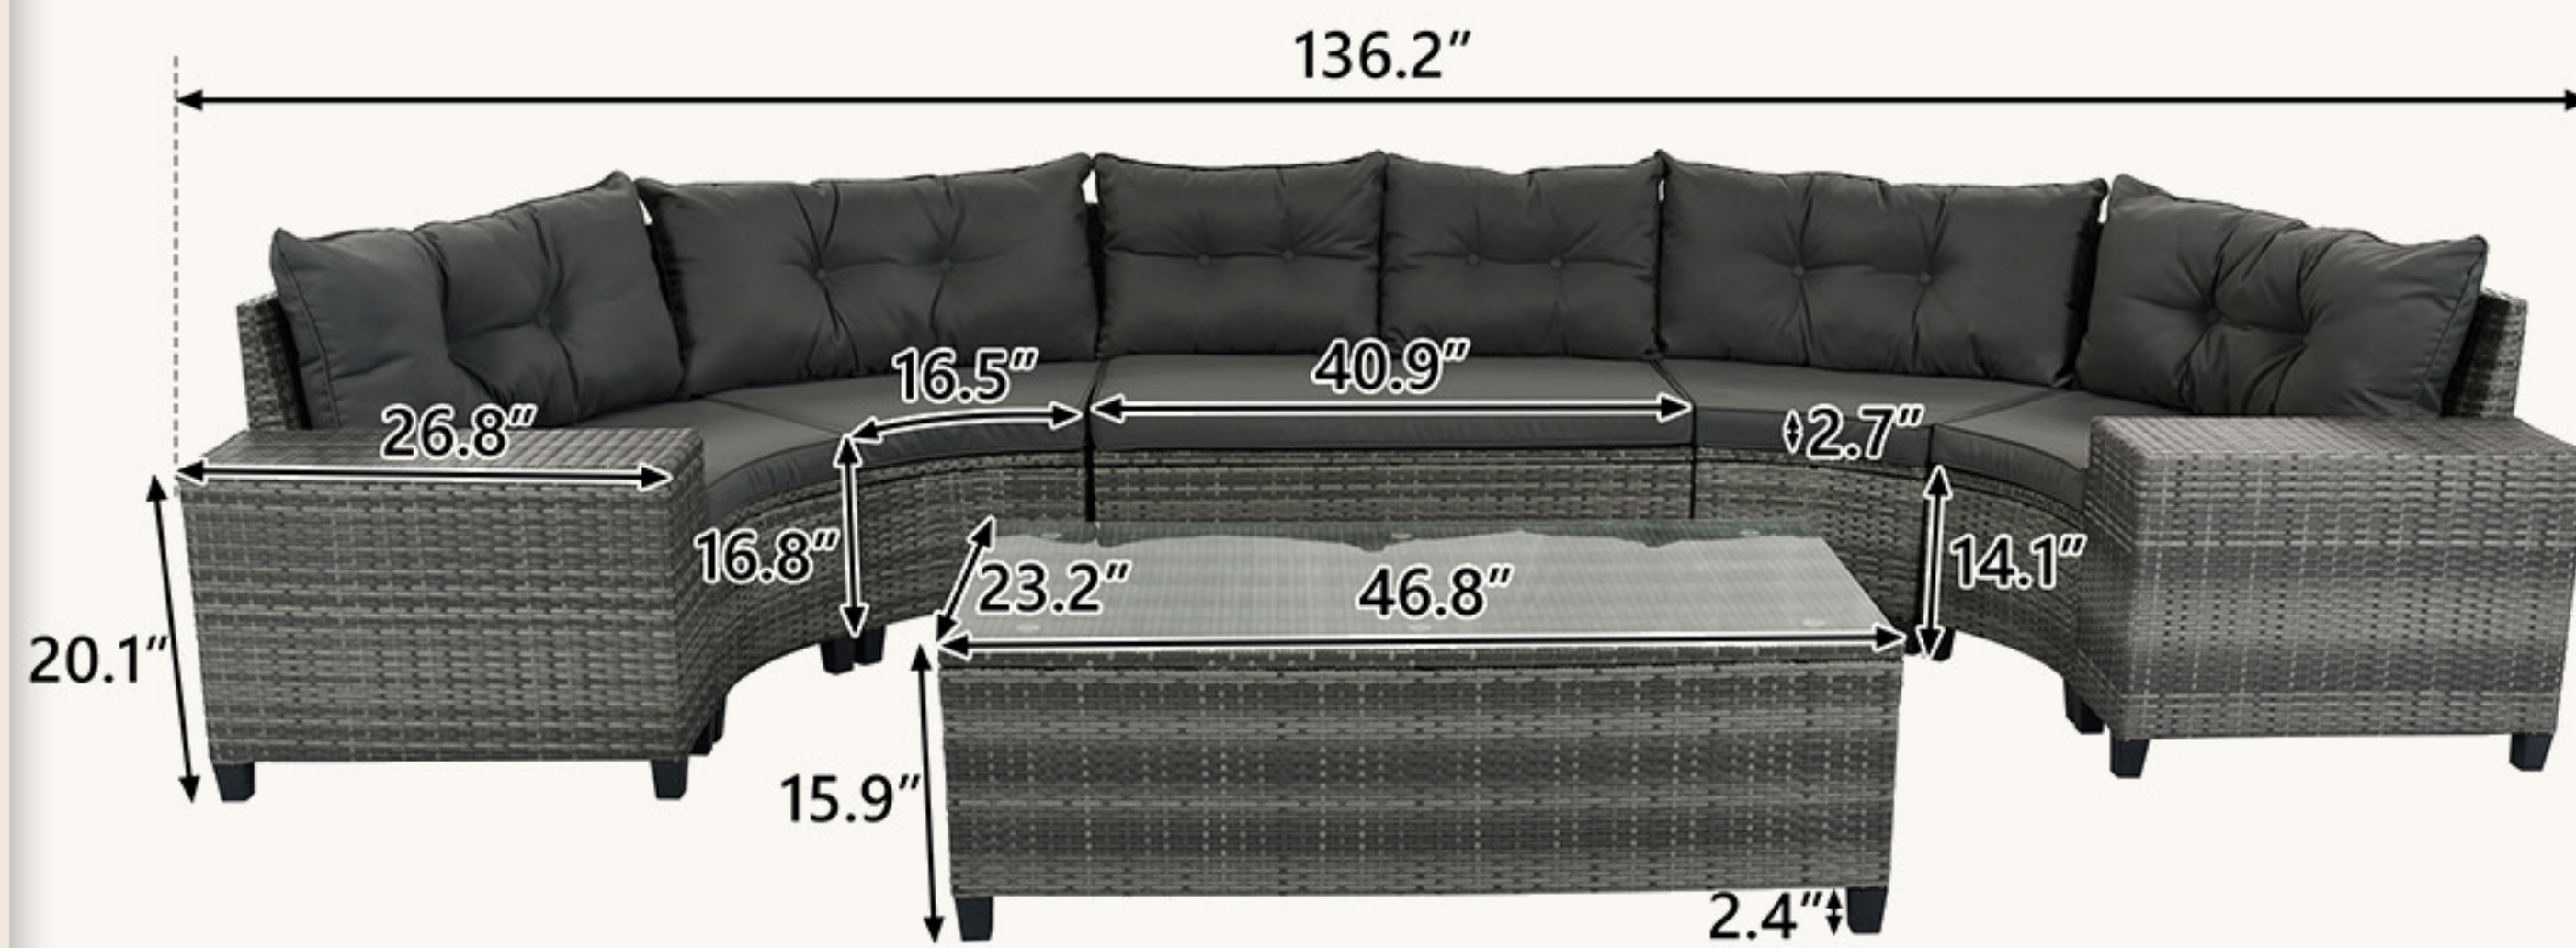

Dimensional Details

x1

x2

x4

x1

Product Dimensions

- Length (in.) :136.2
- Width (in.) :26.8
- Height (in.) :20.1
- Weight (lbs.):160.00

Package Size

- Length (in.) :48.5
- Width (in.) :27.5
- Height (in.) :65.89
- Weight (lbs.):195.09