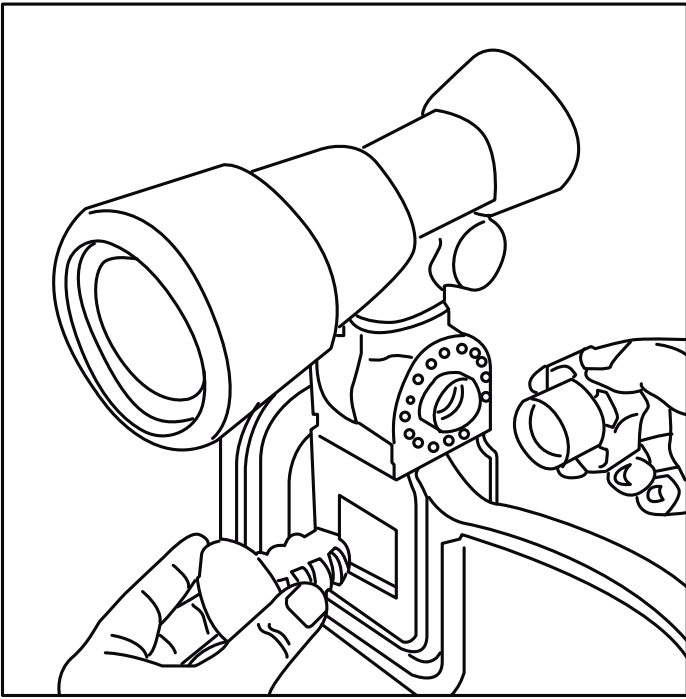

2

2. Insert stair guard panel L between the three Q boards. Repeat the process for the other side board F.

3

3. Connect the slide baseboards D and E.

4

4. As shown, use nuts j and h to attach the two slide side boards (repeat for the other side). Finally, secure the slide track to the side boards with nut h.

5

5. Take broad A and two broads H, then connect them using nut j.

6

6. Place broads C and G as shown and secure with nut j.

7

7. Connect the assembled slide and platform using nut e.

8

8. Use nut h to attach the newly assembled slide track to the platform.

9. Place the telescope I into the side broad, and use the nut f to connect the basket a to the side broad. Installation is now complete.

Warnings : Please read carefully

1. This product contains small parts. Adults must assemble it. Keep away from children to prevent choking hazards.
2. Read the manual carefully before installation and use.
3. Children must use the product under adult supervision.
4. Dispose of or store packaging materials properly to avoid suffocation risks.
5. Do not place the product in water or on wet surfaces.
6. Keep away from fire or extreme heat sources.
7. Before use, inspect the surroundings for hazards and keep dangerous items out of children's reach.
8. Ensure all parts are securely fastened before use.