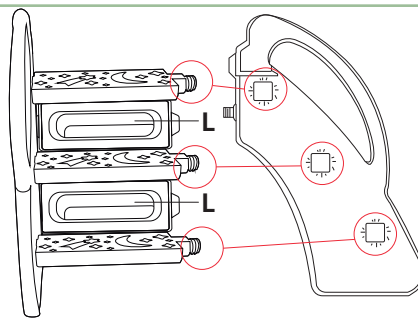

f*7

j*19

h*15

j*2

k*1

l*1

1

1. Take the stair side board F and stair support panel Q, then connect them using nut f.

2

2. Insert stair guard panel L between the three Q boards. Repeat the process for the other side board F.

3

3. Connect the slide baseboards D and E.

4

4. As shown, use nuts j and h to attach the two slide side boards (repeat for the other side). Finally, secure the slide track to the side boards with nut h.

5

5. Take broad A and two broads H, then connect them using nut j.

6

6. Place broads C and G as shown and secure with nut j.

7

7. Connect the assembled slide and platform using nut e.

8

8. Use nut h to attach the newly assembled slide track to the platform.

9. Place the telescope I into the side broad, and use the nut f to connect the basket a to the side broad. Installation is now complete.

Warnings : Please read carefully

1. This product contains small parts. Adults must assemble it. Keep away from children to prevent choking hazards.
2. Read the manual carefully before installation and use.
3. Children must use the product under adult supervision.
4. Dispose of or store packaging materials properly to avoid suffocation risks.
5. Do not place the product in water or on wet surfaces.
6. Keep away from fire or extreme heat sources.
7. Before use, inspect the surroundings for hazards and keep dangerous items out of children's reach.
8. Ensure all parts are securely fastened before use.