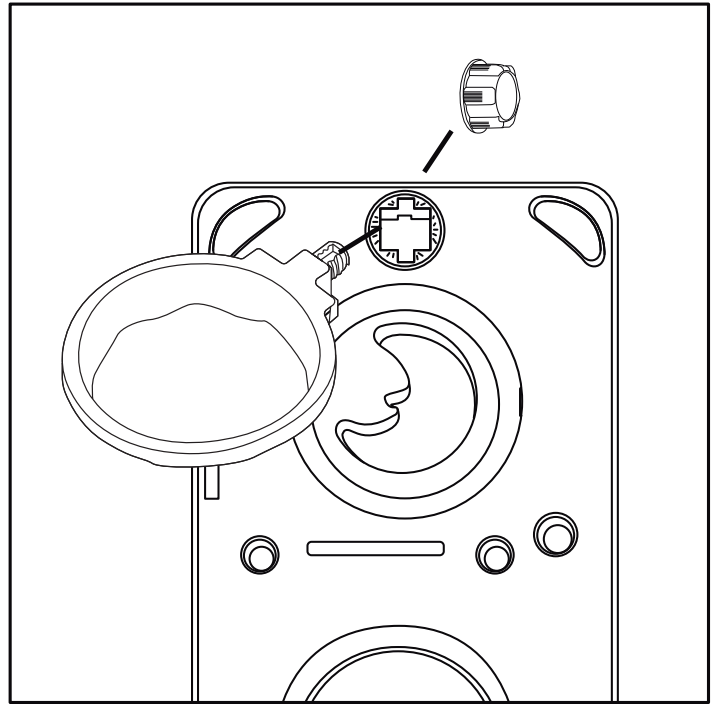

5

5. Take broad A and two broads H, then connect them using nut j.

6

6. Place broads C and G as shown and secure with nut j.

7

7. Connect the assembled slide and platform using nut e.

8

8. Use nut h to attach the newly assembled slide track to the platform.

9. Place the telescope I into the side broad, and use the nut f to connect the basket a to the side broad. Installation is now complete.

Warnings : Please read carefully

1. This product contains small parts. Adults must assemble it. Keep away from children to prevent choking hazards.
2. Read the manual carefully before installation and use.
3. Children must use the product under adult supervision.
4. Dispose of or store packaging materials properly to avoid suffocation risks.
5. Do not place the product in water or on wet surfaces.
6. Keep away from fire or extreme heat sources.
7. Before use, inspect the surroundings for hazards and keep dangerous items out of children's reach.
8. Ensure all parts are securely fastened before use.