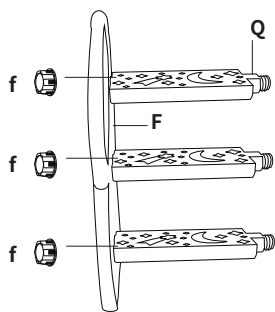

f*7

j*19

h*15

j*2

k*1

l*1

1

1. Take the stair side board F and stair support panel Q, then connect them using nut f.

2

2. Insert stair guard panel L between the three Q boards. Repeat the process for the other side board F.

3

3. Connect the slide baseboards D and E.

4

4. As shown, use nuts j and h to attach the two slide side boards (repeat for the other side). Finally, secure the slide track to the side boards with nut h.

5

5. Take broad A and two broads H, then connect them using nut j.

6

6. Place broads C and G as shown and secure with nut j.

7

7. Connect the assembled slide and platform using nut e.

8

8. Use nut h to attach the newly assembled slide track to the platform.

9. Place the telescope I into the side broad, and use the nut f to connect the basket a to the side broad. Installation is now complete.

Warnings : Please read carefully

1. This product contains small parts. Adults must assemble it. Keep away from children to prevent choking hazards.
2. Read the manual carefully before installation and use.
3. Children must use the product under adult supervision.
4. Dispose of or store packaging materials properly to avoid suffocation risks.
5. Do not place the product in water or on wet surfaces.
6. Keep away from fire or extreme heat sources.
7. Before use, inspect the surroundings for hazards and keep dangerous items out of children's reach.
8. Ensure all parts are securely fastened before use.