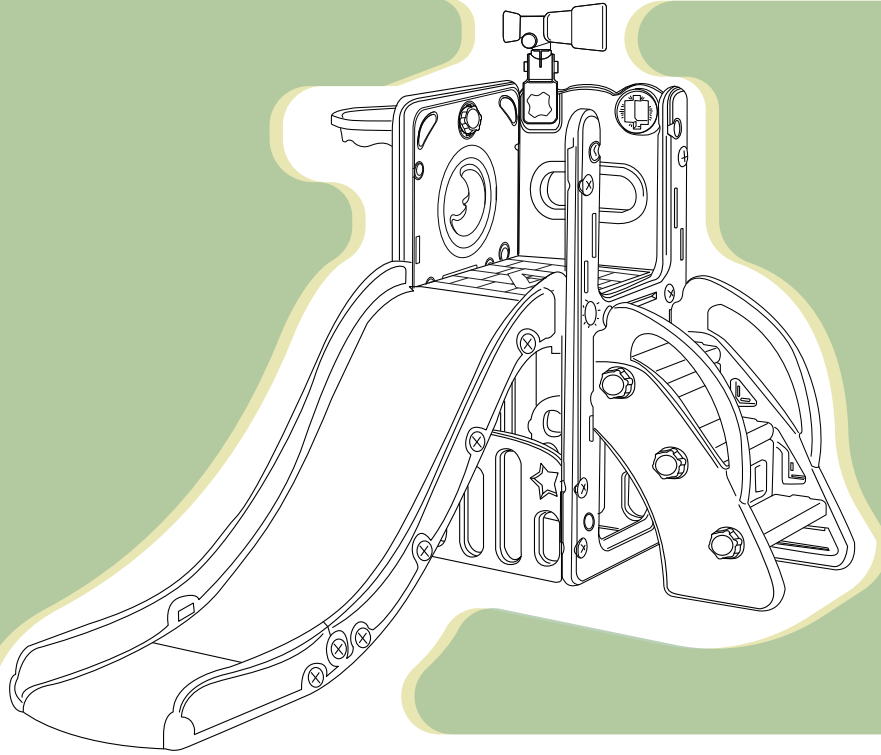

User Manual for Multifunctional Slide for Kids

Part description display

A*1

B*1

C*1

D*1

E*1

F*2

f*7

j*19

h*15

j*2

k*1

l*1

1

1. Take the stair side board F and stair support panel Q, then connect them using nut f.

2

2. Insert stair guard panel L between the three Q boards. Repeat the process for the other side board F.

3

3. Connect the slide baseboards D and E.

4

4. As shown, use nuts j and h to attach the two slide side boards (repeat for the other side). Finally, secure the slide track to the side boards with nut h.

5

5. Take broad A and two broads H, then connect them using nut j.

6

6. Place broads C and G as shown and secure with nut j.

7

7. Connect the assembled slide and platform using nut e.

8

8. Use nut h to attach the newly assembled slide track to the platform.