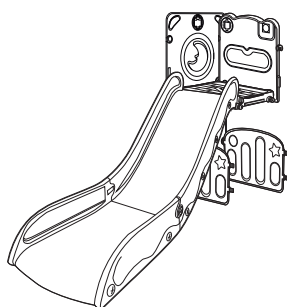

2

2. Insert stair guard panel L between the three Q boards. Repeat the process for the other side board F.

3

3. Connect the slide baseboards D and E.

4

4. As shown, use nuts j and h to attach the two slide side boards (repeat for the other side). Finally, secure the slide track to the side boards with nut h.

5

5. Take broad A and two broads H, then connect them using nut j.

6

6. Place broads C and G as shown and secure with nut j.

7

7. Connect the assembled slide and platform using nut e.

8

8. Use nut h to attach the newly assembled slide track to the platform.

9. Place the telescope I into the side broad, and use the nut f to connect the basket a to the side broad. Installation is now complete.

Warnings : Please read carefully

1. This product contains small parts. Adults must assemble it. Keep away from children to prevent choking hazards.
2. Read the manual carefully before installation and use.
3. Children must use the product under adult supervision.
4. Dispose of or store packaging materials properly to avoid suffocation risks.
5. Do not place the product in water or on wet surfaces.
6. Keep away from fire or extreme heat sources.
7. Before use, inspect the surroundings for hazards and keep dangerous items out of children's reach.
8. Ensure all parts are securely fastened before use.