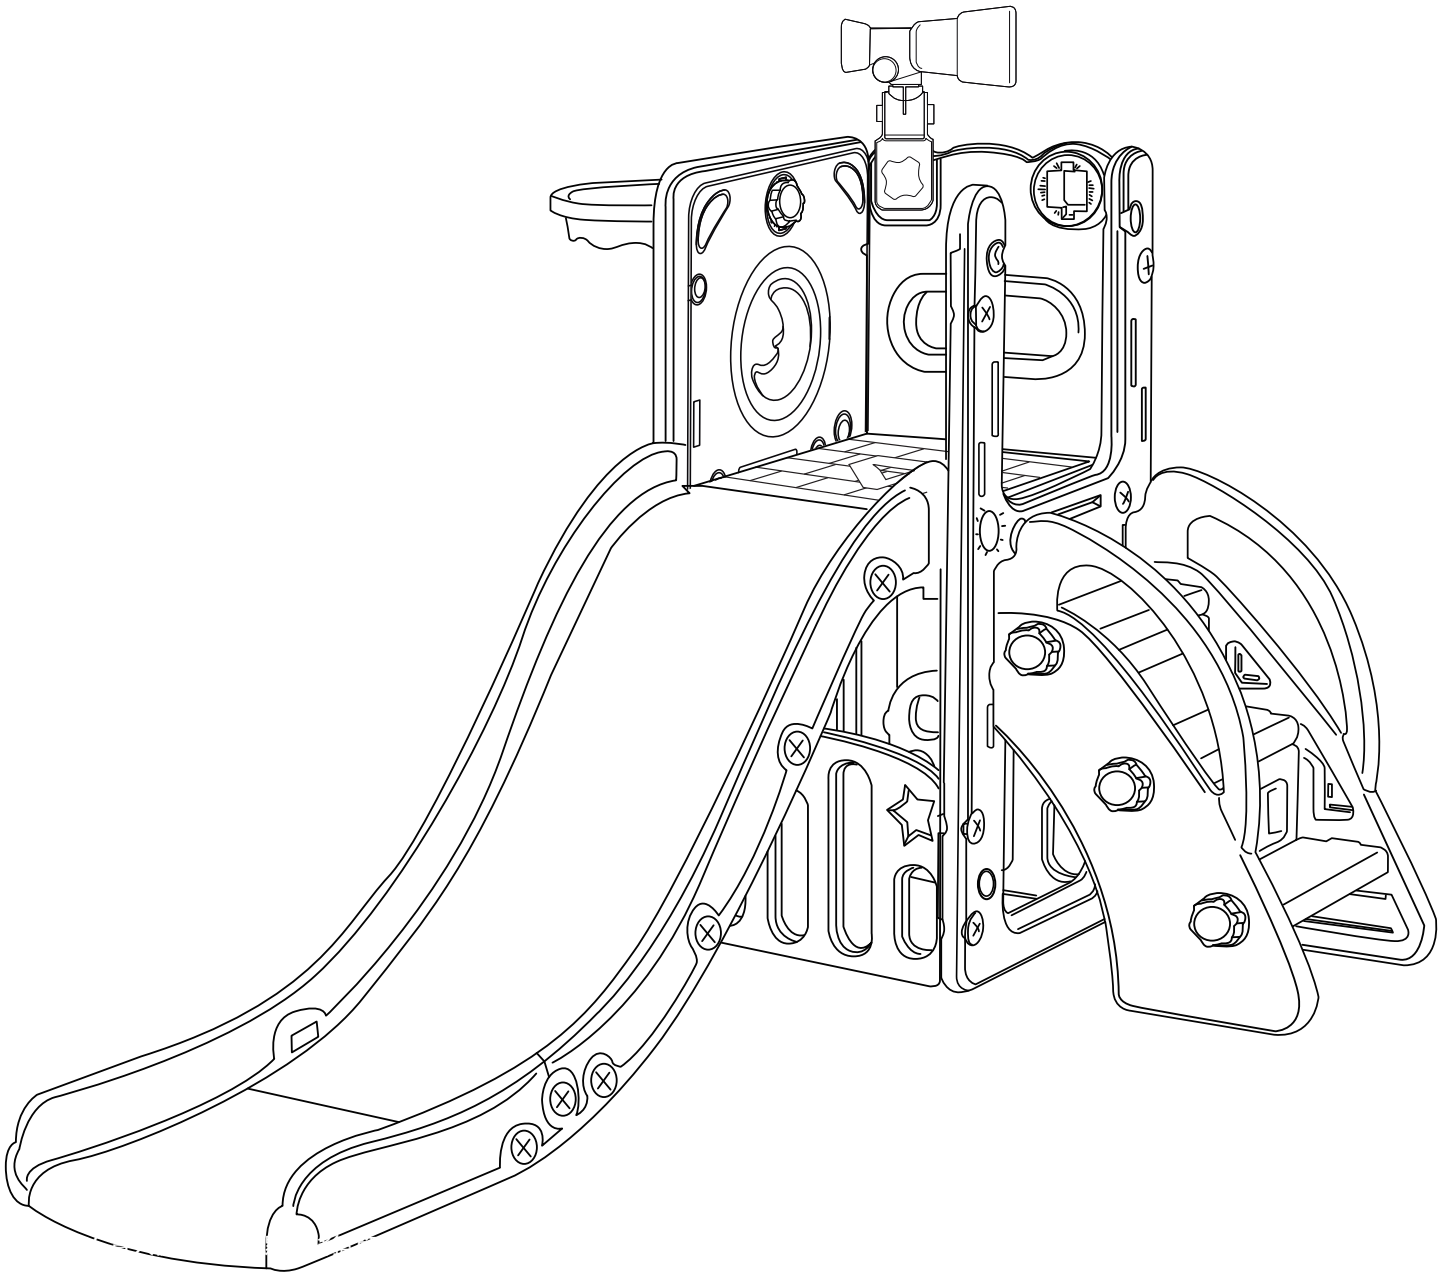

f*7

j*19

h*15

j*2

k*1

l*1

1

1. Take the stair side board F and stair support panel Q, then connect them using nut f.

2

2. Insert stair guard panel L between the three Q boards. Repeat the process for the other side board F.

3

3. Connect the slide baseboards D and E.

4

4. As shown, use nuts j and h to attach the two slide side boards (repeat for the other side). Finally, secure the slide track to the side boards with nut h.

5

5. Take broad A and two broads H, then connect them using nut j.

6

6. Place broads C and G as shown and secure with nut j.

7

7. Connect the assembled slide and platform using nut e.

8

8. Use nut h to attach the newly assembled slide track to the platform.

9. Place the telescope I into the side broad, and use the nut f to connect the basket a to the side broad. Installation is now complete.

Warnings : Please read carefully

1. This product contains small parts. Adults must assemble it. Keep away from children to prevent choking hazards.
2. Read the manual carefully before installation and use.
3. Children must use the product under adult supervision.
4. Dispose of or store packaging materials properly to avoid suffocation risks.
5. Do not place the product in water or on wet surfaces.
6. Keep away from fire or extreme heat sources.
7. Before use, inspect the surroundings for hazards and keep dangerous items out of children's reach.
8. Ensure all parts are securely fastened before use.