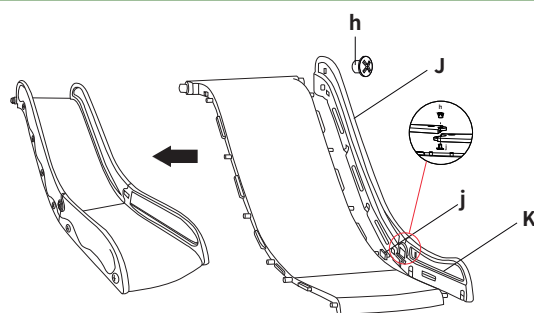

f*7

j*19

h*15

j*2

k*1

l*1

1

1. Take the stair side board F and stair support panel Q, then connect them using nut f.

2

2. Insert stair guard panel L between the three Q boards. Repeat the process for the other side board F.

3

3. Connect the slide baseboards D and E.

4

4. As shown, use nuts j and h to attach the two slide side boards (repeat for the other side). Finally, secure the slide track to the side boards with nut h.

5

5. Take broad A and two broads H, then connect them using nut j.

6

6. Place broads C and G as shown and secure with nut j.

7

7. Connect the assembled slide and platform using nut e.

8

8. Use nut h to attach the newly assembled slide track to the platform.

9. Place the telescope I into the side broad, and use the nut f to connect the basket a to the side broad. Installation is now complete.

Warnings : Please read carefully

1. This product contains small parts. Adults must assemble it. Keep away from children to prevent choking hazards.
2. Read the manual carefully before installation and use.
3. Children must use the product under adult supervision.
4. Dispose of or store packaging materials properly to avoid suffocation risks.
5. Do not place the product in water or on wet surfaces.
6. Keep away from fire or extreme heat sources.
7. Before use, inspect the surroundings for hazards and keep dangerous items out of children's reach.
8. Ensure all parts are securely fastened before use.