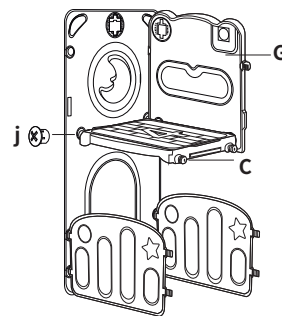

f*7

j*19

h*15

j*2

k*1

l*1

1

1. Take the stair side board F and stair support panel Q, then connect them using nut f.

2

2. Insert stair guard panel L between the three Q boards. Repeat the process for the other side board F.

3

3. Connect the slide baseboards D and E.

4

4. As shown, use nuts j and h to attach the two slide side boards (repeat for the other side). Finally, secure the slide track to the side boards with nut h.

5

5. Take broad A and two broads H, then connect them using nut j.

6

6. Place broads C and G as shown and secure with nut j.

7

7. Connect the assembled slide and platform using nut e.

8

8. Use nut h to attach the newly assembled slide track to the platform.

9. Place the telescope I into the side broad, and use the nut f to connect the basket a to the side broad. Installation is now complete.

Warnings : Please read carefully

1. This product contains small parts. Adults must assemble it. Keep away from children to prevent choking hazards.
2. Read the manual carefully before installation and use.
3. Children must use the product under adult supervision.
4. Dispose of or store packaging materials properly to avoid suffocation risks.
5. Do not place the product in water or on wet surfaces.
6. Keep away from fire or extreme heat sources.
7. Before use, inspect the surroundings for hazards and keep dangerous items out of children's reach.
8. Ensure all parts are securely fastened before use.