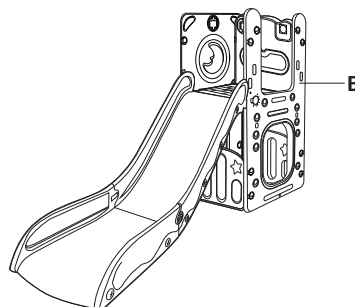

f*7

j*19

h*15

j*2

k*1

l*1

1

1. Take the stair side board F and stair support panel Q, then connect them using nut f.

2

2. Insert stair guard panel L between the three Q boards. Repeat the process for the other side board F.

3

3. Connect the slide baseboards D and E.

4

4. As shown, use nuts j and h to attach the two slide side boards (repeat for the other side). Finally, secure the slide track to the side boards with nut h.

5

5. Take broad A and two broads H, then connect them using nut j.

6

6. Place broads C and G as shown and secure with nut j.

7

7. Connect the assembled slide and platform using nut e.

8

8. Use nut h to attach the newly assembled slide track to the platform.

9. Place the telescope I into the side broad, and use the nut f to connect the basket a to the side broad. Installation is now complete.

Warnings : Please read carefully

1. This product contains small parts. Adults must assemble it. Keep away from children to prevent choking hazards.
2. Read the manual carefully before installation and use.
3. Children must use the product under adult supervision.
4. Dispose of or store packaging materials properly to avoid suffocation risks.
5. Do not place the product in water or on wet surfaces.
6. Keep away from fire or extreme heat sources.
7. Before use, inspect the surroundings for hazards and keep dangerous items out of children's reach.
8. Ensure all parts are securely fastened before use.