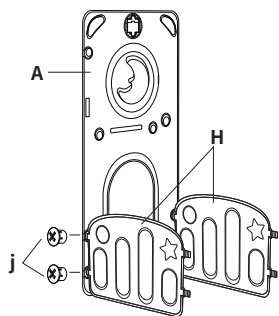

f*7

j*19

h*15

j*2

k*1

l*1

1

1. Take the stair side board F and stair support panel Q, then connect them using nut f.

2

2. Insert stair guard panel L between the three Q boards. Repeat the process for the other side board F.

3

3. Connect the slide baseboards D and E.

4

4. As shown, use nuts j and h to attach the two slide side boards (repeat for the other side). Finally, secure the slide track to the side boards with nut h.

5

5. Take broad A and two broads H, then connect them using nut j.

6

6. Place broads C and G as shown and secure with nut j.

7

7. Connect the assembled slide and platform using nut e.

8

8. Use nut h to attach the newly assembled slide track to the platform.

9. Place the telescope I into the side broad, and use the nut f to connect the basket a to the side broad. Installation is now complete.

Warnings : Please read carefully

1. This product contains small parts. Adults must assemble it. Keep away from children to prevent choking hazards.
2. Read the manual carefully before installation and use.
3. Children must use the product under adult supervision.
4. Dispose of or store packaging materials properly to avoid suffocation risks.
5. Do not place the product in water or on wet surfaces.
6. Keep away from fire or extreme heat sources.
7. Before use, inspect the surroundings for hazards and keep dangerous items out of children's reach.
8. Ensure all parts are securely fastened before use.