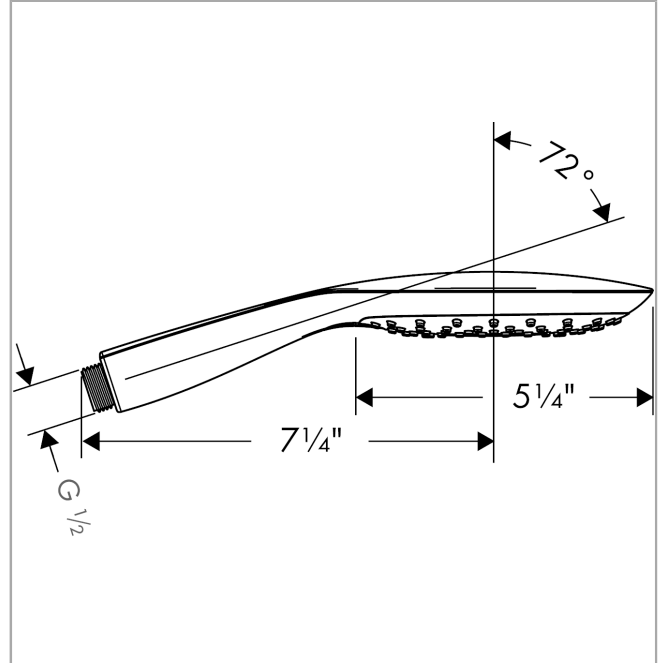

Raindance Select E
Handshower 150 3-Jet, 2.5 GPM
 Finishes : **chrome** Part no. : **26550001**

Description

Features

- Spray modes: RainAir, Mix, CaresseAir
- 81 no-clog spray channels
- Select button for comfortable alternation of spray modes
- easy cleanable plastic spray disc
- Flow: 2.5 GPM (9.5 L/Min)
- The adjustable handshower holder on this model should not be used with a handshower with a spray face larger than 125 mm (5") in diameter

Item details

List Price \$ 251.00

Technology

Compliance

Product image

Scale drawing

Raindance Select E
Handshower 150 3-Jet, 2.5 GPM
Finishes : **chrome** Part no. : **26550001**

Exploded drawing