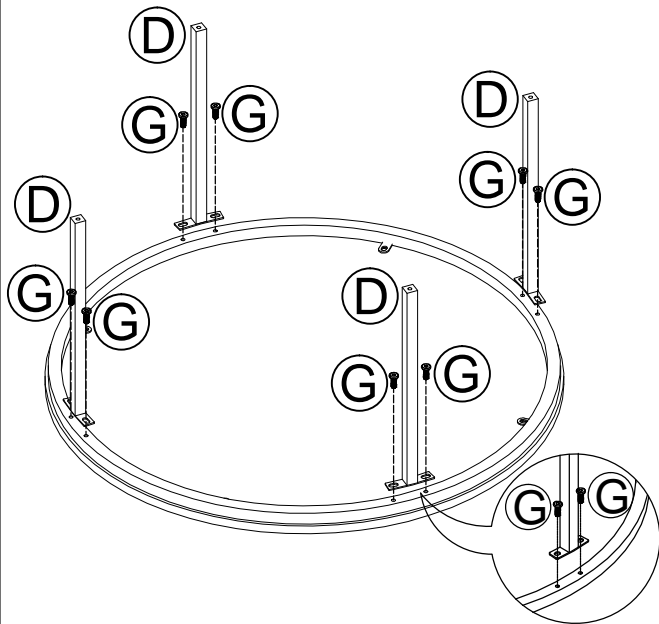

Assembly Menu

2-tier round coffee table

A  1PC	B  1PC	C  1PC	D  4PCS	E  4PCS
F  M6*35mm 4PCS	G  M6*12mm 12PCS	H  4PCS	I  1PC	

1

2

3