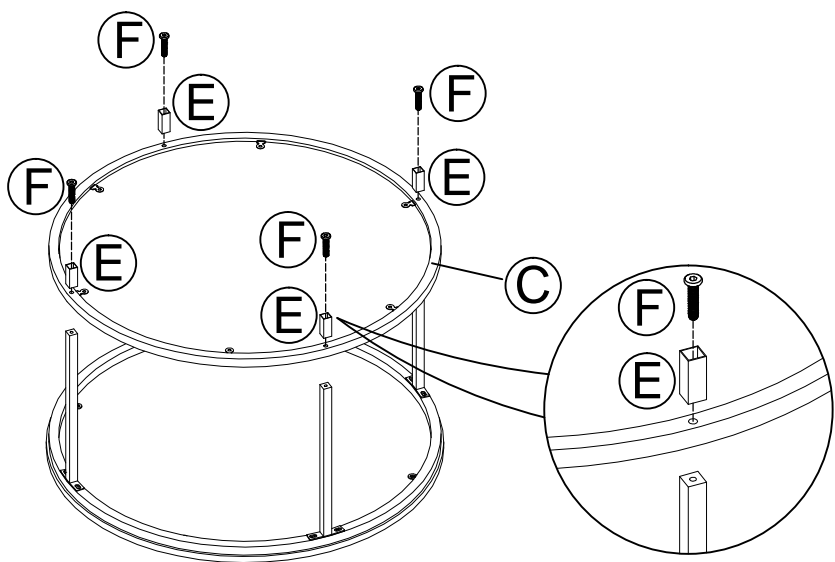

Assembly Menu

2-tier round coffee table

A  1PC	B  1PC	C  1PC	D  4PCS	E  4PCS
F  M6*35mm 4PCS	G  M6*12mm 12PCS	H  4PCS	I  1PC	

1

2

3