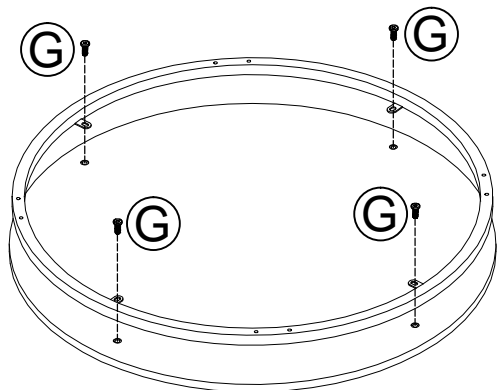

Assembly Menu

2-tier round coffee table

A  1PC	B  1PC	C  1PC	D  4PCS	E  4PCS
F  M6*35mm 4PCS	G  M6*12mm 12PCS	H  4PCS	I  1PC	

1

2

3