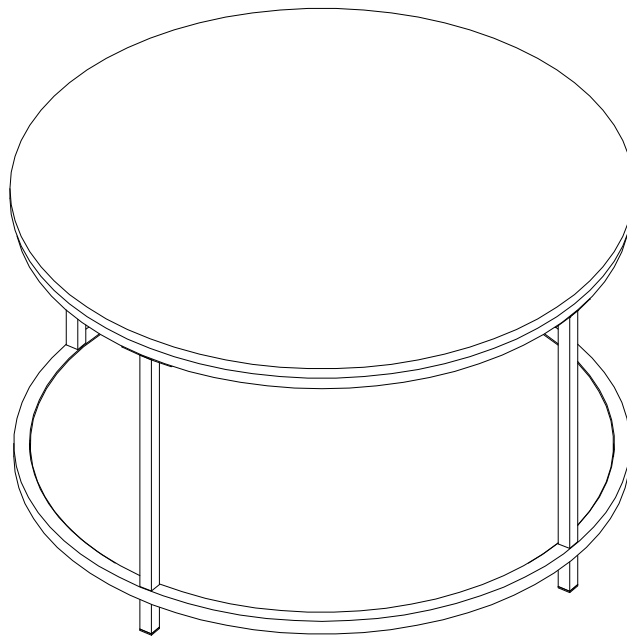

Assembly Menu

2-tier round coffee table

A  1PC	B  1PC	C  1PC	D  4PCS	E  4PCS
F  M6*35mm 4PCS	G  M6*12mm 12PCS	H  4PCS	I  1PC	

1

2

3