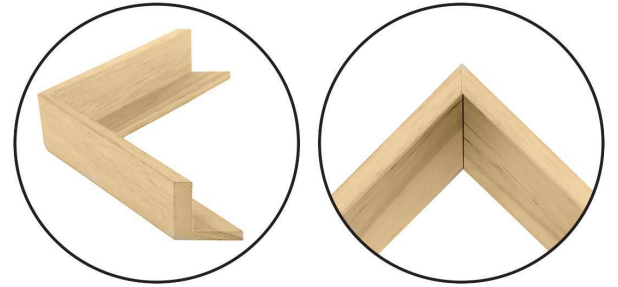

# WENDOVER ART GROUP

---

ITEM NUMBER : **WTUR0460**

TITLE : **Full Color Reciprocity B**

OUTWARD DIMENSION (W X H) : **18" x 20"**

FRAME (WIDTH X DEPTH) : **MC0618SUB1 | 0.38" x 2.25"**

FRAME FINISH : **Floater Frame**

**Natural**

DESCRIPTION :

**Giclee on Canvas, Gallery Wrapped, Artist Enhanced**