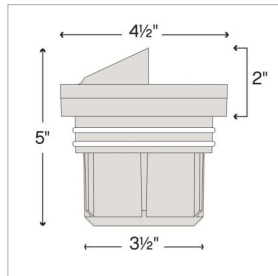

# WELL LIGHT

**15708MZ-LMA27K**

VARIABLE OUTPUT LED 2700K SHIELDED

DETAILS	
FINISH:	Matte Bronze
MATERIAL:	Aluminum
GLASS:	Clear Lens
DIMMABLE:	No

DIMENSIONS	
WIDTH:	4.5"
HEIGHT:	5"
DEPTH:	4.5
WEIGHT:	3.4lb

MOUNTING	
LEAD WIRE:	1 X 96"

SHIPPING	
CARTON LENGTH:	7
CARTON WIDTH:	7
CARTON HEIGHT:	13.5
CARTON WEIGHT:	4.5

**PRODUCT DETAILS:**

- LumaCore Series products carry a lifetime limited warranty
- Highlight special areas of your landscape such as foliage, trees, and architectural environments
- Hardy Island Series products carry a lifetime limited warranty
- LumaCORE combines three lenses, two light color choices, and four brightness options to enhance your outdoor living spaces
- PVC constructed concrete pour kit and burial sleeve are supplied
- Incorporates CREE LEDs with application performance tested by CREE
- Wet Rated; Suitable for outdoor settings
- Wattage settings include: 3W (260 Lumens), 5W (350 Lumens), 8W (475 Lumens), 12W (750 Lumens)