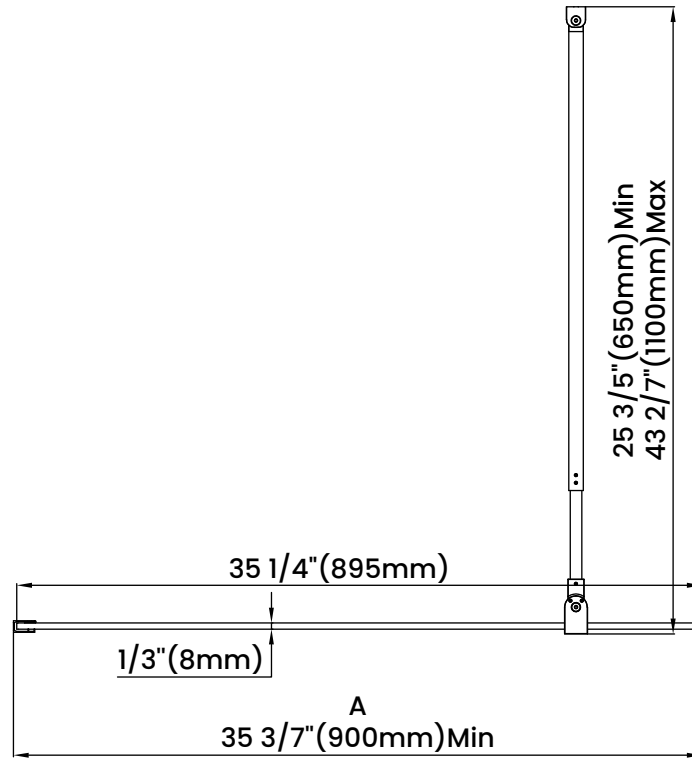

Measurements

A	Min/Max Shower Door Width
B	Shower Door Height

Measurements provided are in mm and inches.

Measurements	
A	Min/Max Shower Door Width
B	Shower Door Height

Measurements provided are in mm and inches.