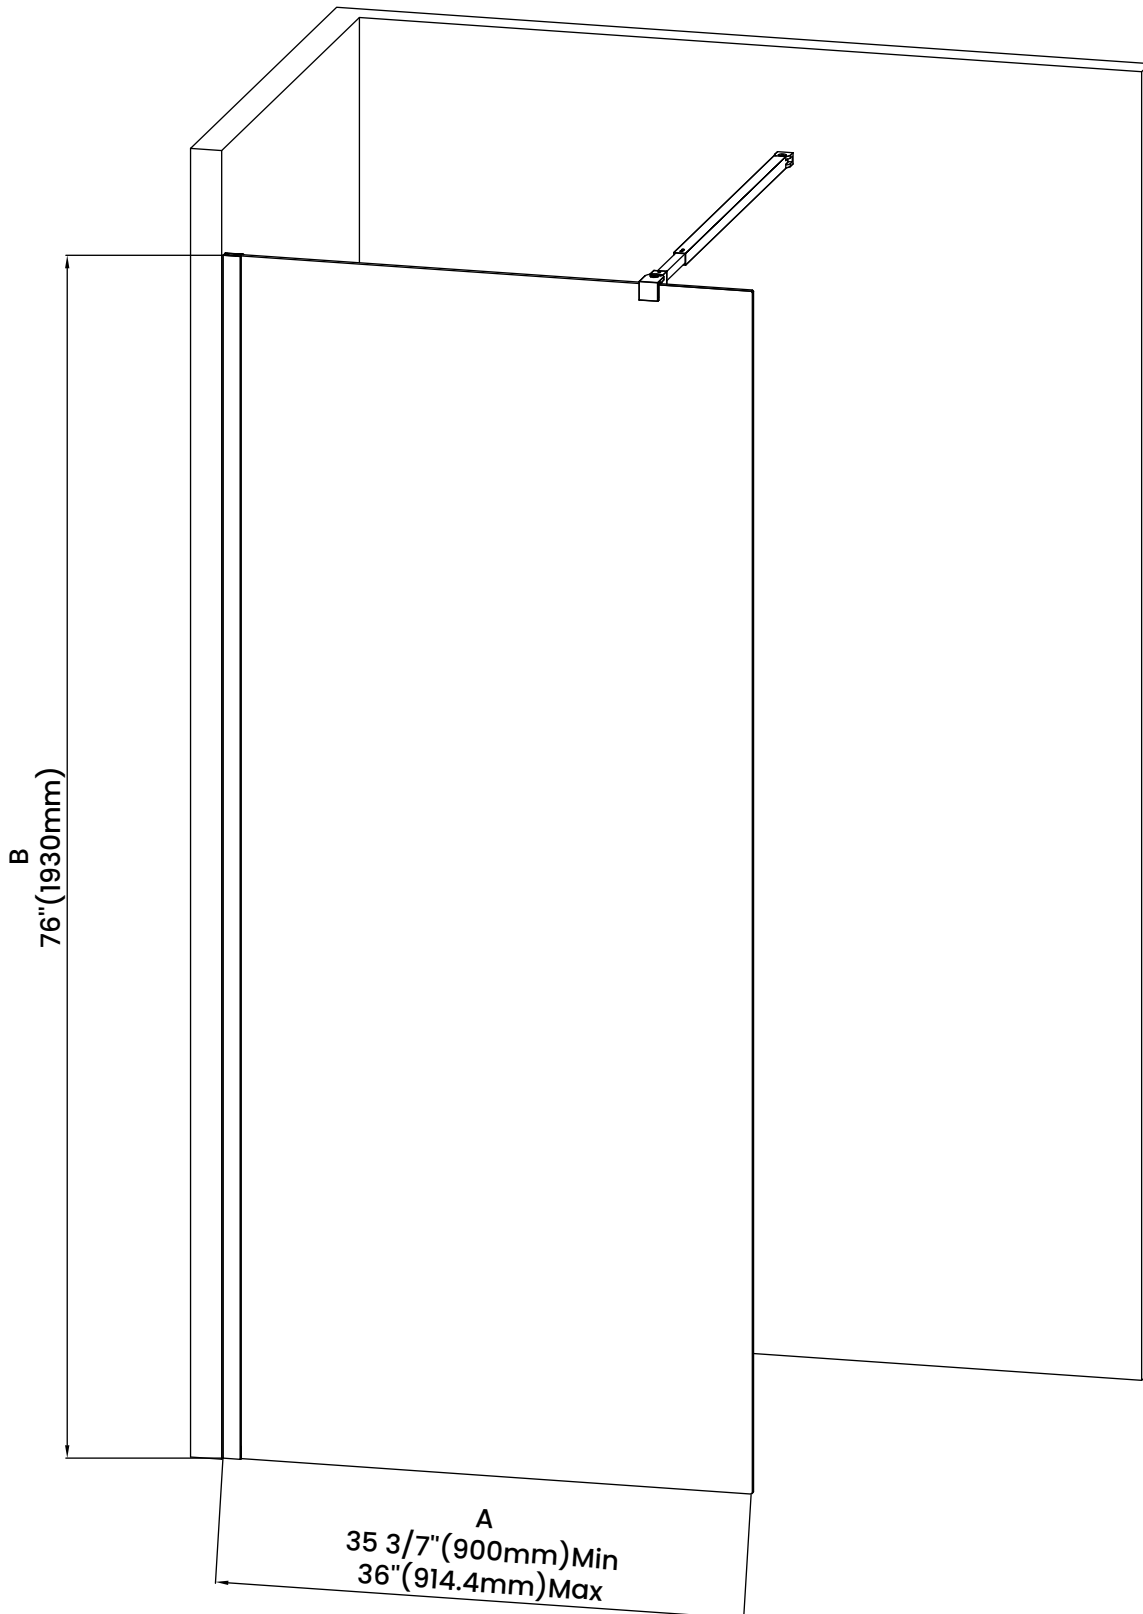

Measurements

A	Min/Max Shower Door Width
B	Shower Door Height

Measurements provided are in mm and inches.

Measurements	
A	Min/Max Shower Door Width
B	Shower Door Height

Measurements provided are in mm and inches.