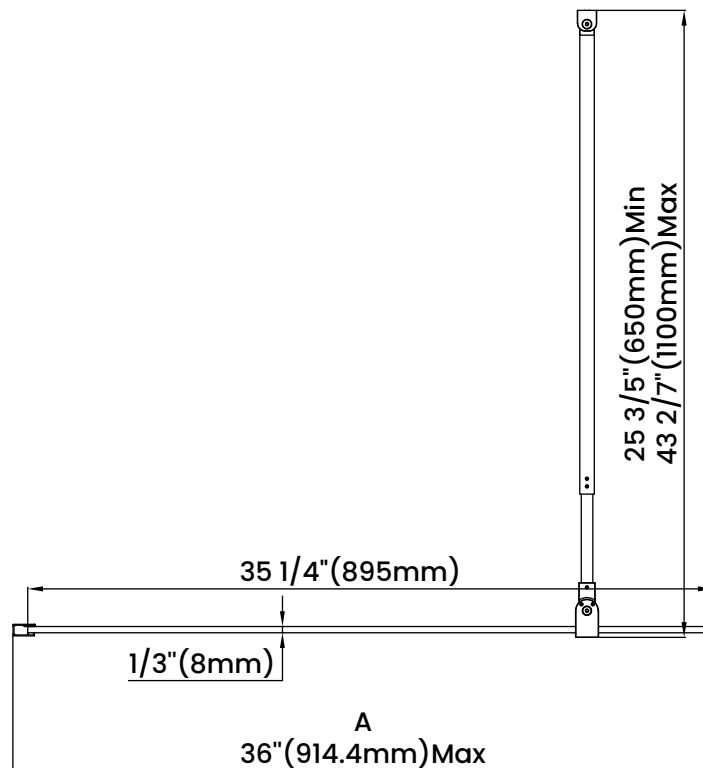

Measurements

A	Min/Max Shower Door Width
B	Shower Door Height

Measurements provided are in mm and inches.

Measurements	
A	Min/Max Shower Door Width
B	Shower Door Height

Measurements provided are in mm and inches.