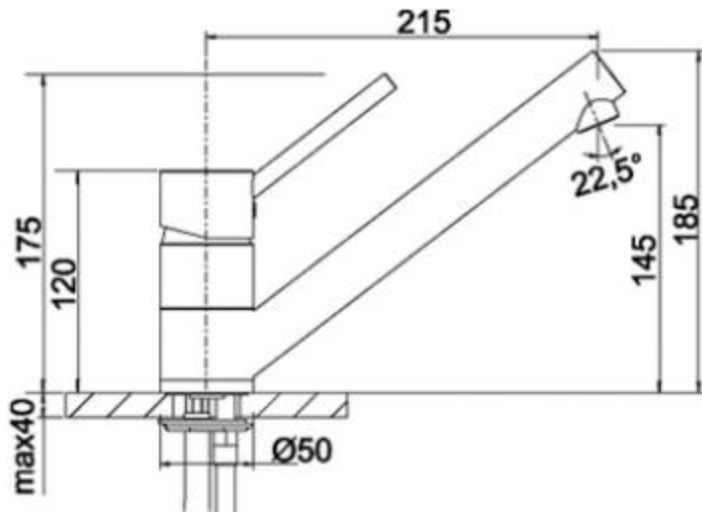

Details

Side View

Scope of supply

- Spout can be swivelled 360 degrees
- 35mm tap hole required
- Ceramic disc control
- Patented jet regulator for reduced scaling

- WRAS compliant approved fitting

Please note:

High pressure balanced supply only requires 0.5 bar minimum pressure 1.0-1.5 bar recommended

Heavy duty metal tap stabilising bracket, fit when required. Item No BL450775

Height: 185

Reach: 215

Base: 50

Tap hole: ø35