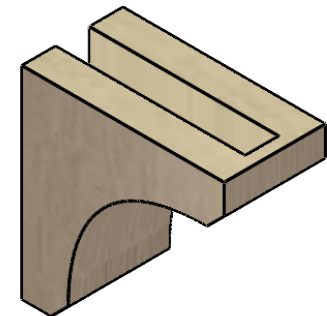

ITEM NUMBER: CORU03X06X06LGYRCPR

3"W X 6"D X 6"H SERIES 1 CLASSIC LEGACY ROUGH CEDAR TIMBERTHANE FAUX WOOD CORBEL, PRIMED

SIDE PROFILE

FRONT PROFILE

ISOMETRIC

EKENA MILLWORK
2300 WEST MAIN ST.
CLARKSVILLE, TX 75426
TOLL FREE: 866-607-0453
WWW.EKENAMILLWORK.COM