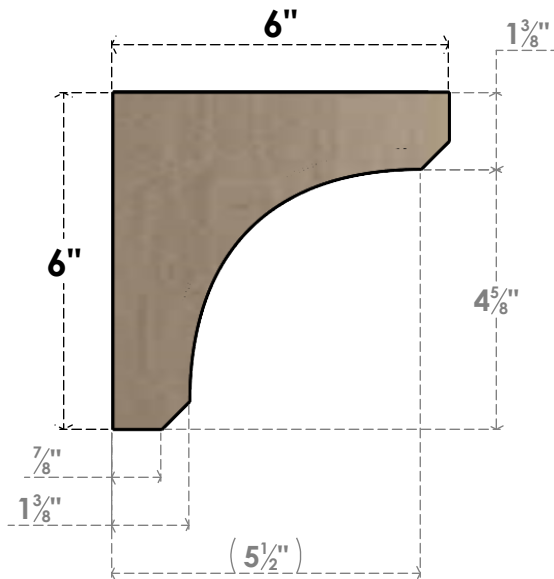

ITEM NUMBER: CORU03X06X06LGYRCPR

3"W X 6"D X 6"H SERIES 1 CLASSIC LEGACY ROUGH CEDAR TIMBERTHANE FAUX WOOD CORBEL, PRIMED

SIDE PROFILE

FRONT PROFILE

ISOMETRIC

EKENA MILLWORK
2300 WEST MAIN ST.
CLARKSVILLE, TX 75426
TOLL FREE: 866-607-0453
WWW.EKENAMILLWORK.COM

NOTES

1. INSTALLATION TO BE COMPLETED IN ACCORDANCE WITH MANUFACTURER'S SPECIFICATIONS.
2. DRAWING MAY NOT BE TO SCALE
3. THIS DRAWING IS INTENDED FOR DESIGN AND PLANNING PURPOSES ONLY.
4. ALL INFORMATION CONTAINED HEREIN WAS CURRENT AT THE TIME OF DEVELOPMENT BUT MUST BE REVIEWED AND APPROVED BY THE PRODUCT MANUFACTURER TO BE CONSIDERED ACCURATE.
5. TIMBERTHANE ARCHITECTURAL PRODUCTS ARE MADE FROM HIGH DENSITY URETHANE AND COME FACTORY PRIMED