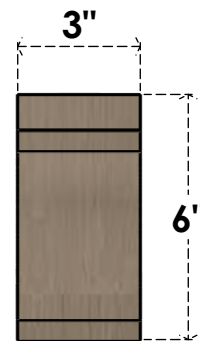

ITEM NUMBER: CORU03X06X06LGYRCPR

3"W X 6"D X 6"H SERIES 1 CLASSIC LEGACY ROUGH CEDAR TIMBERTHANE FAUX WOOD CORBEL, PRIMED

SIDE PROFILE

FRONT PROFILE

ISOMETRIC

EKENA MILLWORK
2300 WEST MAIN ST.
CLARKSVILLE, TX 75426
TOLL FREE: 866-607-0453
WWW.EKENAMILLWORK.COM