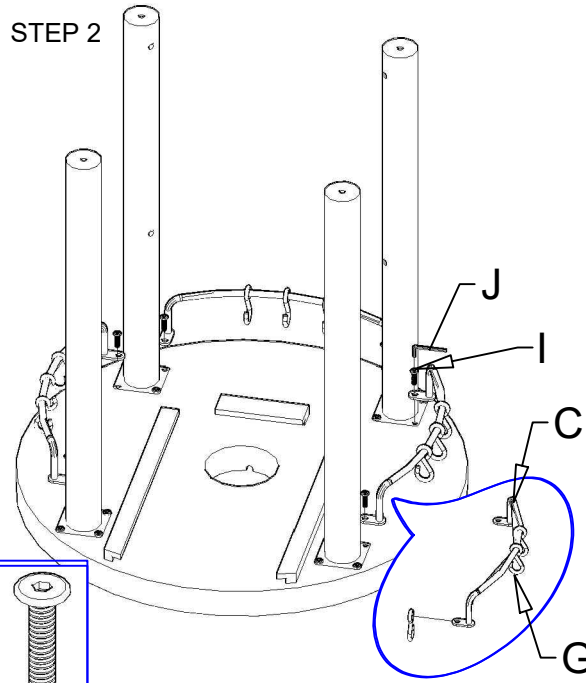

CHEF KITCHEN STATION
JET 1905 - JET 3185
ASSEMBLY INSTRUCTION

STEP 1

STEP 2

STEP 3

STEP 4

THE WASTE BAG HOLDER AND THE CONTAINER
CAN BE USED ALTERNATELY OR TOGETHER