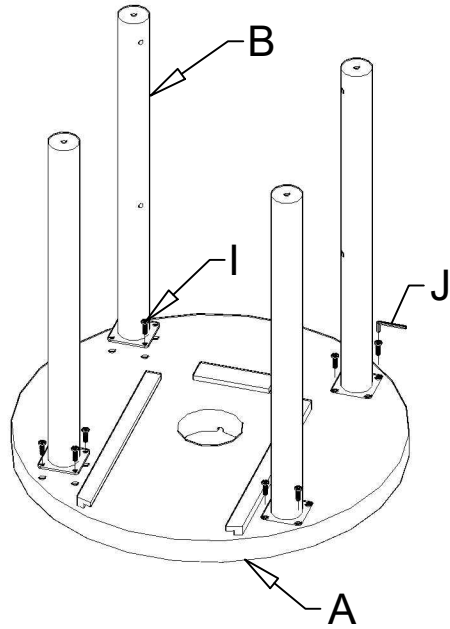

CHEF KITCHEN STATION
JET 1905 - JET 3185
ASSEMBLY INSTRUCTION

STEP 1

STEP 2

STEP 3

STEP 4

THE WASTE BAG HOLDER AND THE CONTAINER
CAN BE USED ALTERNATELY OR TOGETHER