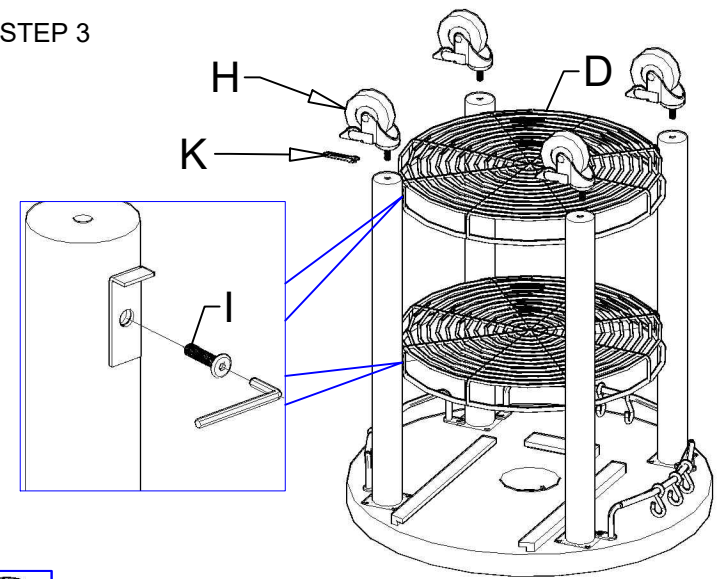

CHEF KITCHEN STATION
JET 1905 - JET 3185
ASSEMBLY INSTRUCTION

STEP 1

STEP 2

STEP 3

STEP 4

THE WASTE BAG HOLDER AND THE CONTAINER
CAN BE USED ALTERNATELY OR TOGETHER