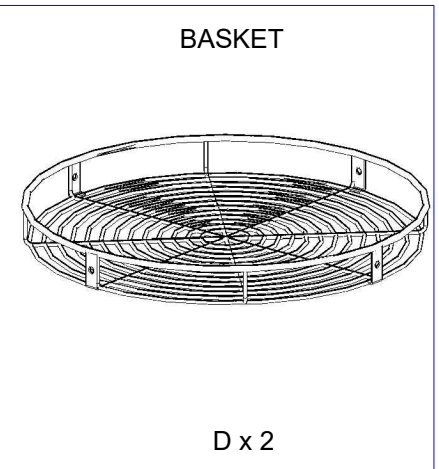

CHEF KITCHEN STATION
JET 1905 - JET 3185
ASSEMBLY INSTRUCTION

STEP 1

STEP 2

STEP 3

STEP 4

THE WASTE BAG HOLDER AND THE CONTAINER
CAN BE USED ALTERNATELY OR TOGETHER