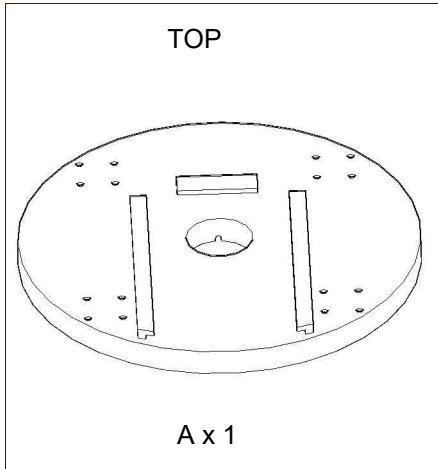

CHEF KITCHEN STATION
JET 1905 - JET 3185
ASSEMBLY INSTRUCTION

STEP 1

STEP 2

STEP 3

STEP 4

THE WASTE BAG HOLDER AND THE CONTAINER
CAN BE USED ALTERNATELY OR TOGETHER