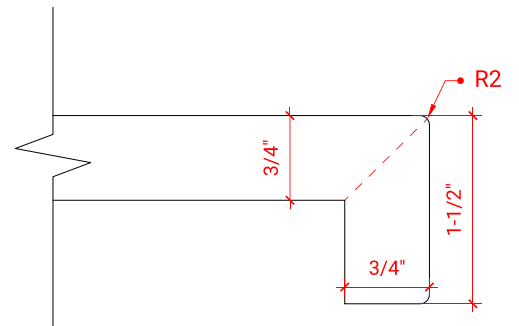

EDGE SIDE VIEW