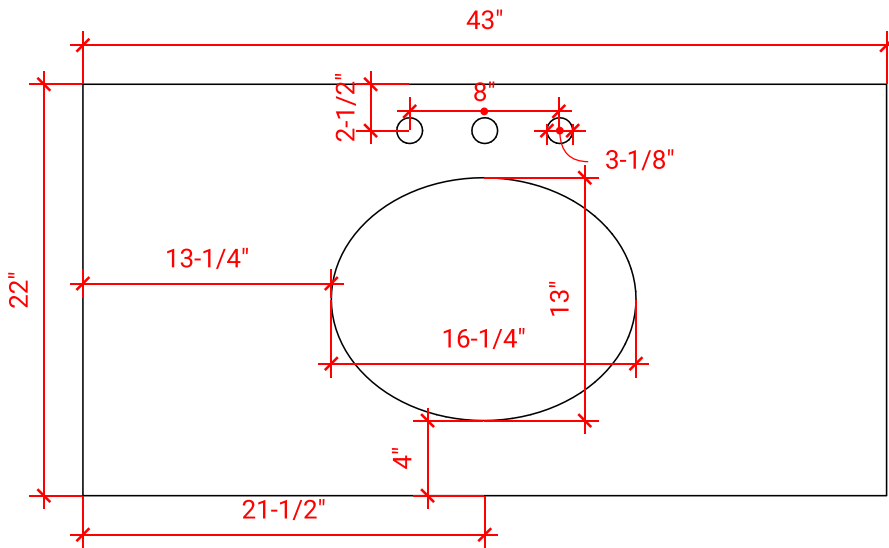

43" OVAL SINK THIN COUNTERTOP

OVERALL DIMENSIONS

43" W x 22" D x 1.5" H

COUNTERTOP OPTIONS

FEATURES

- Solid countertop with mitered edges & seams
- Undermount white oval sink
- Pre-drilled for 8" widespread faucet

INCLUDED

- Countertop
- Matching Backsplash
- Sink

COUNTERTOP PLAN VIEW