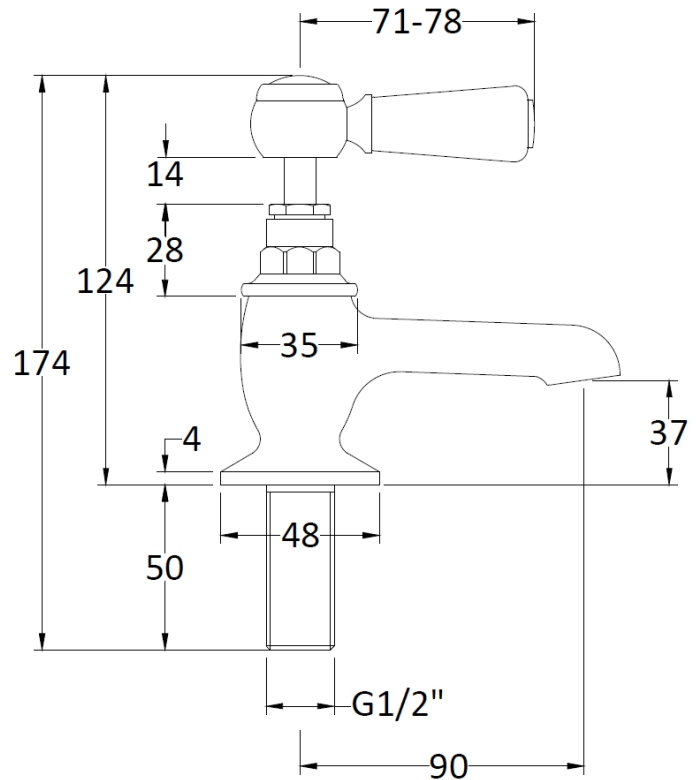

## CUSTOMER DATA SHEET - BRASSWARE

SALES CODE: BC401HL

DESCRIPTION: Topaz Black Hex Lever Basin Taps

### PRODUCT DIMENSIONS

Height (mm)	Width (mm)	Depth (mm)	Length (mm)	Nett Wgt Kg
122	66	119		1.2

### OUTER BOX DIMENSIONS (If Applicable)

Height (mm)	Width (mm)	Depth (mm)	Length (mm)	Gross Wgt Kg
300	270	500		
Barcode	5055275871508			

Colour/Finish	Chrome									
Mount Type	Deck									
Waste Type	Not Applicable									
Flow Rates (L/min)	0.1	4.3	0.5		1	15.8	2	22.5	3	27.5
Pipe Size	15 mm (1/2" Bsp)									
Pipe Centres	N/A									