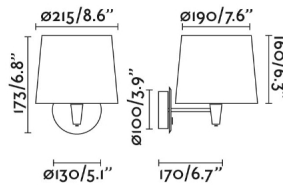

General characteristics

Fixation	Wall
voltage	120V
Hertz	60Hz
Max. Power	15W

Material

Body/Structure	Steel
Screen	Textile

Finish

Body/Structure	Black
Screen	Beige
Location	Dry locations only
US Certification	Fijas cETLus