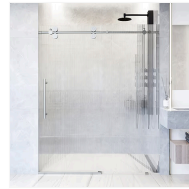

Bungalow Navy and Silver 48" Single Vanity with Pure White Quartz Top

SPECIFICATIONS

Assembly Required	See installation guide	Available Sizes	24", 30", 36", 48"
Cabinet Color	Navy	Cabinet Dimensions (without Top)	47"W x 21"D x 34"H
Cabinet Finish	Matte	Commercial	Light Commercial
Counter Color	White	Counter Finish	Polished
Counter Overflow	Yes	Faucet	Faucet Not Included
Glides	Soft Close	Location	Bathroom, Indoor
Made In	Vietnam	Number of Drawers	6
Residential	Yes	Sink Dimensions	18.1"W x 13"D x 7.1"H
Sink Type	Undermount	Vanity Top Dimension	48"W x 21.5"D x 1.1"H
Vanity Top Material	White Quartz	Weight	220.4 lbs

Gemello 60x74 Left
Sliding Shower Do...

Gemello 60x66
Right Sliding...

Bungalow Navy and Silver 48" Single Vanity with Pure White Quartz Top