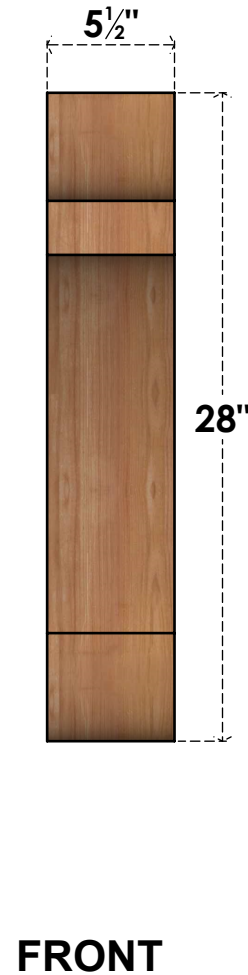

BRC06X20X28OLY00SWR

5 1/2"W X 20"D X 28"H OLYMPIC SMOOTH BRACE, WESTERN RED CEDAR

EKENA MILLWORK
 2300 WEST MAIN ST.
 CLARKSVILLE, TX 75426
 TOLL FREE: 866-607-0453
 WWW.EKENAMILLWORK.COM

NOTES

1. INSTALLATION TO BE COMPLETED IN ACCORDANCE WITH MANUFACTURER'S SPECIFICATIONS.
2. DRAWING MAY NOT BE TO SCALE
3. THIS DRAWING IS INTENDED FOR DESIGN AND PLANNING PURPOSES ONLY.
4. ALL INFORMATION CONTAINED HEREIN WAS CURRENT AT THE TIME OF DEVELOPMENT BUT MUST BE REVIEWED AND APPROVED BY THE PRODUCT MANUFACTURER TO BE CONSIDERED ACCURATE.
5. PRODUCTS ARE NOT KILN DRIED. THIS ITEM IS UNIQUE AND WILL CONTAIN THE NATURAL VARIATIONS THAT THE WOOD SPECIES OFFERS. THIS MAY RESULT IN VARIATIONS UP TO 1/4"