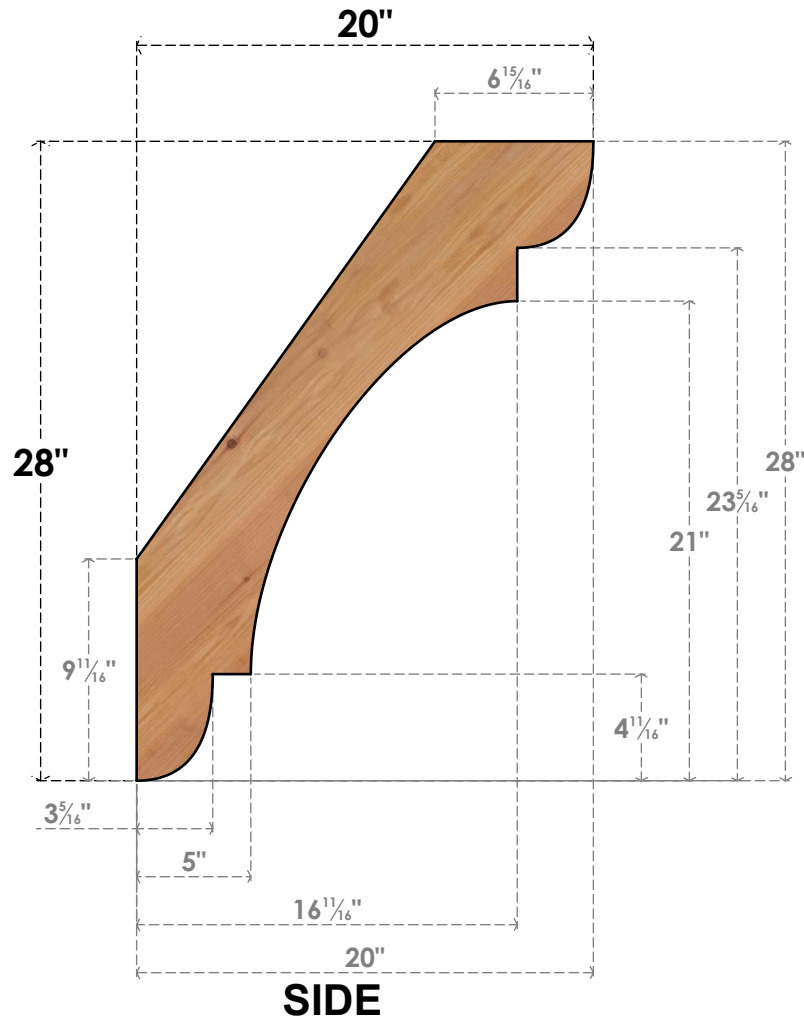

BRC06X20X28OLY00SWR

5 1/2"W X 20"D X 28"H OLYMPIC SMOOTH BRACE, WESTERN RED CEDAR

EKENA MILLWORK
 2300 WEST MAIN ST.
 CLARKSVILLE, TX 75426
 TOLL FREE: 866-607-0453
 WWW.EKENAMILLWORK.COM

NOTES

1. INSTALLATION TO BE COMPLETED IN ACCORDANCE WITH MANUFACTURER'S SPECIFICATIONS.
2. DRAWING MAY NOT BE TO SCALE
3. THIS DRAWING IS INTENDED FOR DESIGN AND PLANNING PURPOSES ONLY.
4. ALL INFORMATION CONTAINED HEREIN WAS CURRENT AT THE TIME OF DEVELOPMENT BUT MUST BE REVIEWED AND APPROVED BY THE PRODUCT MANUFACTURER TO BE CONSIDERED ACCURATE.
5. PRODUCTS ARE NOT KILN DRIED. THIS ITEM IS UNIQUE AND WILL CONTAIN THE NATURAL VARIATIONS THAT THE WOOD SPECIES OFFERS. THIS MAY RESULT IN VARIATIONS UP TO 1/4"