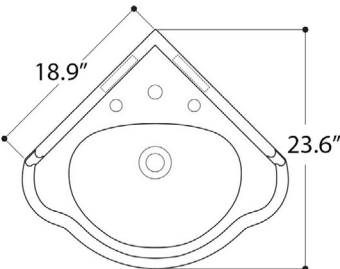

Collection | Contea	Model | Contea 60 - 0603501	Dimensions Metric 1 inch = 2.54 cm 1 inch = 25.4 mm	1051 Lea Drive - Collegeville, PA 19426 Tel. 215 513 9400 - Fax 610 831 0215 www.ws bathcollections.com - info@ws bathcollections.com