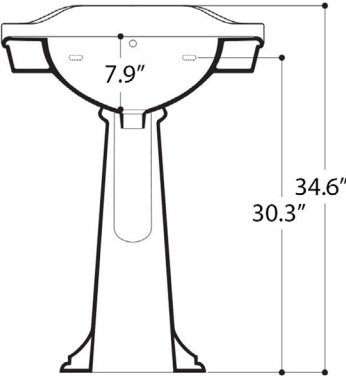

Collection | Contea	Model | Contea 60 - 0603501	Dimensions Metric 1 inch = 2.54 cm 1 inch = 25.4 mm	1051 Lea Drive - Collegeville, PA 19426 Tel. 215 513 9400 - Fax 610 831 0215 www.ws bathcollections.com - info@ws bathcollections.com