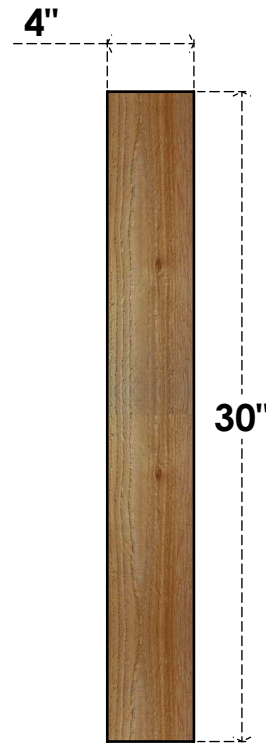

BRC04X18X30TRA00RWR

4"W X 18"D X 30"H TRADITIONAL ROUGH SAWN BRACE, WESTERN RED CEDAR

SIDE

FRONT

EKENA MILLWORK
2300 WEST MAIN ST.
CLARKSVILLE, TX 75426
TOLL FREE: 866-607-0453
WWW.EKENAMILLWORK.COM

NOTES

1. INSTALLATION TO BE COMPLETED IN ACCORDANCE WITH MANUFACTURER'S SPECIFICATIONS.
2. DRAWING MAY NOT BE TO SCALE
3. THIS DRAWING IS INTENDED FOR DESIGN AND PLANNING PURPOSES ONLY.
4. ALL INFORMATION CONTAINED HEREIN WAS CURRENT AT THE TIME OF DEVELOPMENT BUT MUST BE REVIEWED AND APPROVED BY THE PRODUCT MANUFACTURER TO BE CONSIDERED ACCURATE.
5. PRODUCTS ARE NOT KILN DRIED. THIS ITEM IS UNIQUE AND WILL CONTAIN THE NATURAL VARIATIONS THAT THE WOOD SPECIES OFFERS. THIS MAY RESULT IN VARIATIONS UP TO 1/4"