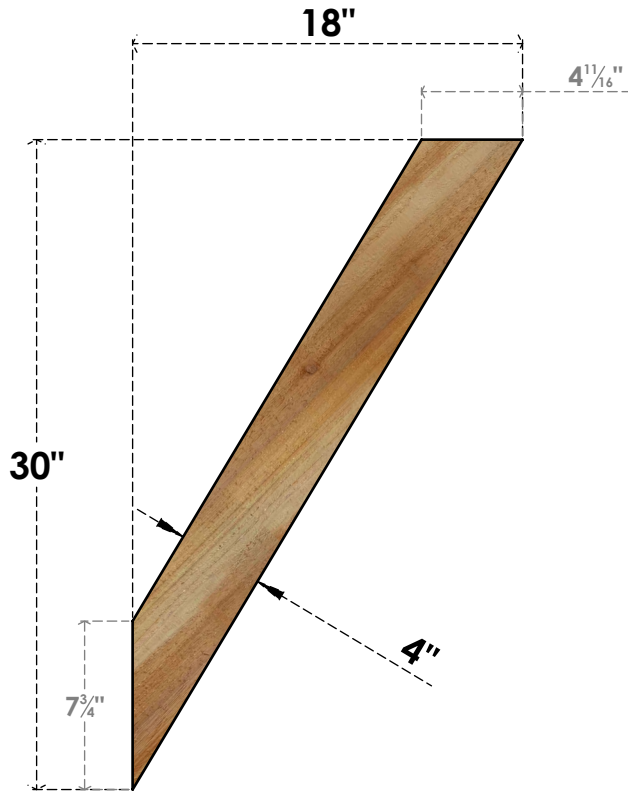

BRC04X18X30TRA00RWR

4"W X 18"D X 30"H TRADITIONAL ROUGH SAWN BRACE, WESTERN RED CEDAR

SIDE

FRONT

EKENA MILLWORK
2300 WEST MAIN ST.
CLARKSVILLE, TX 75426
TOLL FREE: 866-607-0453
WWW.EKENAMILLWORK.COM

NOTES

1. INSTALLATION TO BE COMPLETED IN ACCORDANCE WITH MANUFACTURER'S SPECIFICATIONS.
2. DRAWING MAY NOT BE TO SCALE
3. THIS DRAWING IS INTENDED FOR DESIGN AND PLANNING PURPOSES ONLY.
4. ALL INFORMATION CONTAINED HEREIN WAS CURRENT AT THE TIME OF DEVELOPMENT BUT MUST BE REVIEWED AND APPROVED BY THE PRODUCT MANUFACTURER TO BE CONSIDERED ACCURATE.
5. PRODUCTS ARE NOT KILN DRIED. THIS ITEM IS UNIQUE AND WILL CONTAIN THE NATURAL VARIATIONS THAT THE WOOD SPECIES OFFERS. THIS MAY RESULT IN VARIATIONS UP TO 1/4"