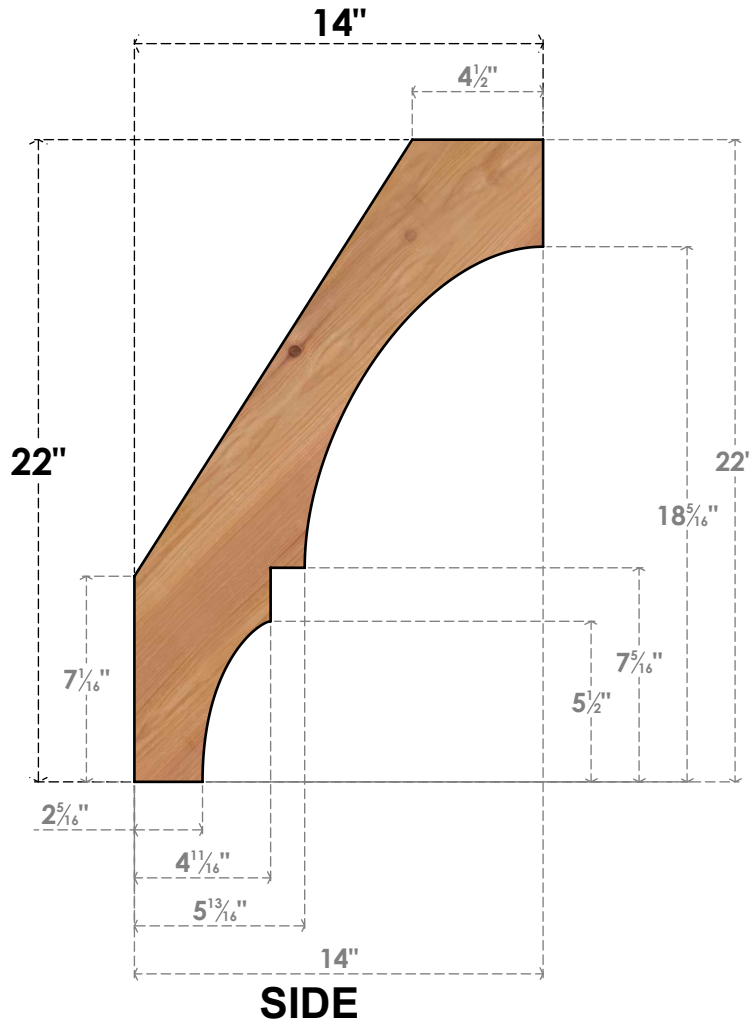

BRC04X14X22BOA00SWR

3 1/2"W X 14"D X 22"H BALBOA SMOOTH BRACE, WESTERN RED CEDAR

EKENA MILLWORK
 2300 WEST MAIN ST.
 CLARKSVILLE, TX 75426
 TOLL FREE: 866-607-0453
 WWW.EKENAMILLWORK.COM

NOTES

1. INSTALLATION TO BE COMPLETED IN ACCORDANCE WITH MANUFACTURER'S SPECIFICATIONS.
2. DRAWING MAY NOT BE TO SCALE
3. THIS DRAWING IS INTENDED FOR DESIGN AND PLANNING PURPOSES ONLY.
4. ALL INFORMATION CONTAINED HEREIN WAS CURRENT AT THE TIME OF DEVELOPMENT BUT MUST BE REVIEWED AND APPROVED BY THE PRODUCT MANUFACTURER TO BE CONSIDERED ACCURATE.
5. PRODUCTS ARE NOT KILN DRIED. THIS ITEM IS UNIQUE AND WILL CONTAIN THE NATURAL VARIATIONS THAT THE WOOD SPECIES OFFERS. THIS MAY RESULT IN VARIATIONS UP TO 1/4"