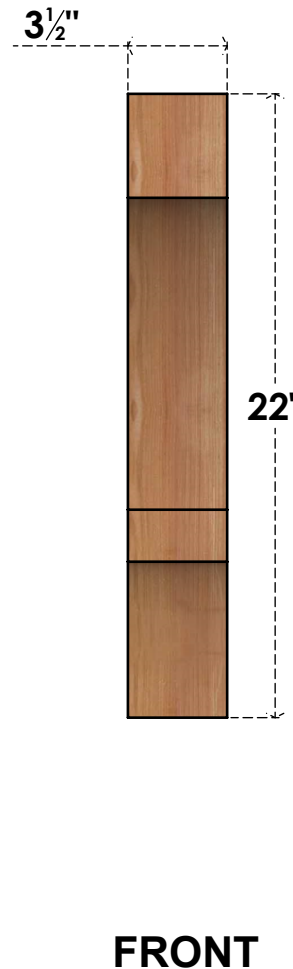

BRC04X14X22BOA00SWR

3 1/2"W X 14"D X 22"H BALBOA SMOOTH BRACE, WESTERN RED CEDAR

EKENA MILLWORK
 2300 WEST MAIN ST.
 CLARKSVILLE, TX 75426
 TOLL FREE: 866-607-0453
 WWW.EKENAMILLWORK.COM

NOTES

1. INSTALLATION TO BE COMPLETED IN ACCORDANCE WITH MANUFACTURER'S SPECIFICATIONS.
2. DRAWING MAY NOT BE TO SCALE
3. THIS DRAWING IS INTENDED FOR DESIGN AND PLANNING PURPOSES ONLY.
4. ALL INFORMATION CONTAINED HEREIN WAS CURRENT AT THE TIME OF DEVELOPMENT BUT MUST BE REVIEWED AND APPROVED BY THE PRODUCT MANUFACTURER TO BE CONSIDERED ACCURATE.
5. PRODUCTS ARE NOT KILN DRIED. THIS ITEM IS UNIQUE AND WILL CONTAIN THE NATURAL VARIATIONS THAT THE WOOD SPECIES OFFERS. THIS MAY RESULT IN VARIATIONS UP TO 1/4"