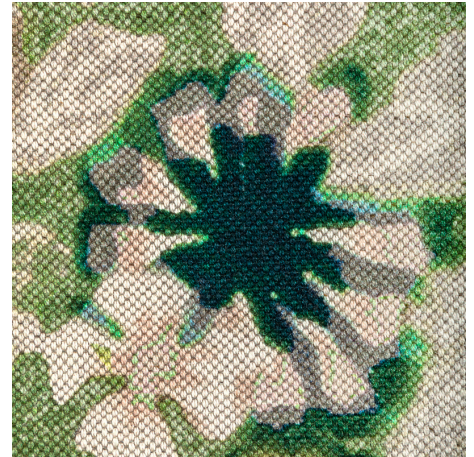

Arioso Print - Stone/Jade

SKU: GWF-3774.311.0

LEE JOFA

SKU: **GWF-3774.311.0**

Repeat UOM: **in in (0 cm)**

Horizontal Repeat: **27 in (68.58 cm)**

Type: **Print**

Railroaded: **No**

Composition: **Cotton - 63%, Linen - 37%**

Width: **55 in (139.7 cm)**

Vertical Repeat: **20.5 in (52.07 cm)**

Brand: **Lee Jofa Modern**

Finish: **Softened**

End Use: **Multipurpose**

Performance ACT Symbols:  