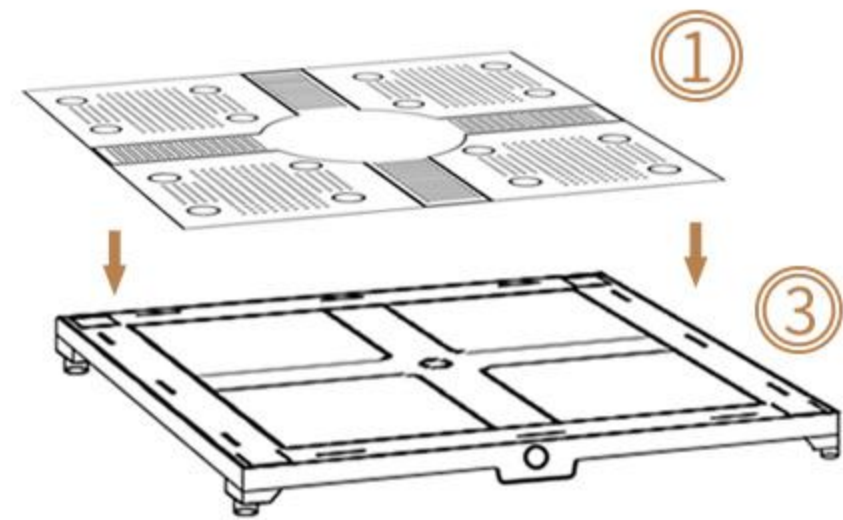

Questions, problems, missing parts?
Contact us via email or Phone at
Tel: +1(888) 857-8979
Email: info@garvee.com
Please tell us your order ID when contacting

1