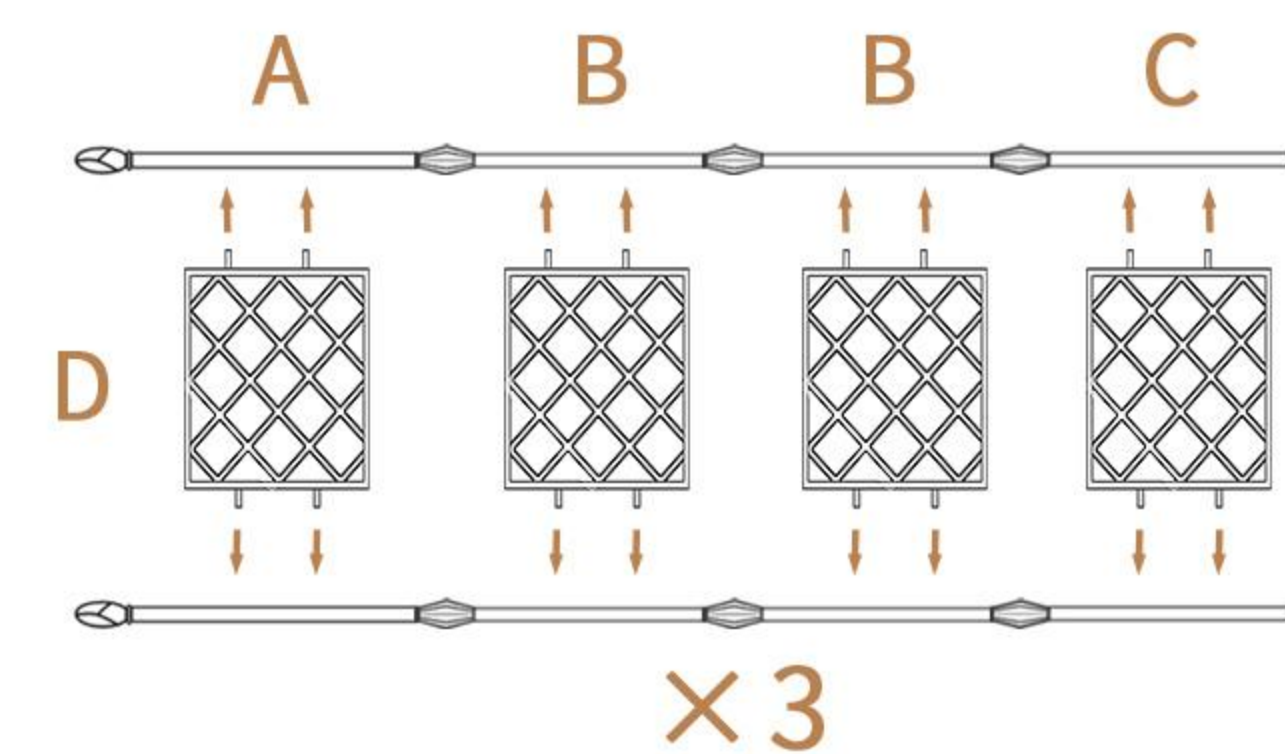

11mm 7-piece screen planting frame set

1 Number of accessories

A	B	C	D	E	Tie wire
14	28	14	28	25	1

2 Installation steps

Step 1

Connect A, B, B, and C in sequence. Repeat 6 times

Step 2

Splicing 4 D onto two ABBC
Repeat 3 times

1 Number of accessories

A	B	C	D	E	Tie wire
6	12	6	12	9	1

2 Installation steps

Step 1

Connect A, B, B, and C in sequence. Repeat 6 times

Step 2

Splicing 4 D onto two ABBC
Repeat 3 times

Step 3

A	B	C	D	E	Tie wire
8	16	8	16	13	1

2 Installation steps

Step 1

Connect A, B, B, and C in sequence. Repeat 6 times

Step 2

Splicing 4 D onto two ABBC
Repeat 3 times

Step 3

Questions, problems, missing parts?
Contact us via email or Phone at
Tel: +1(888) 857-8979
Email: info@garvee.com
Please tell us your order ID when contacting