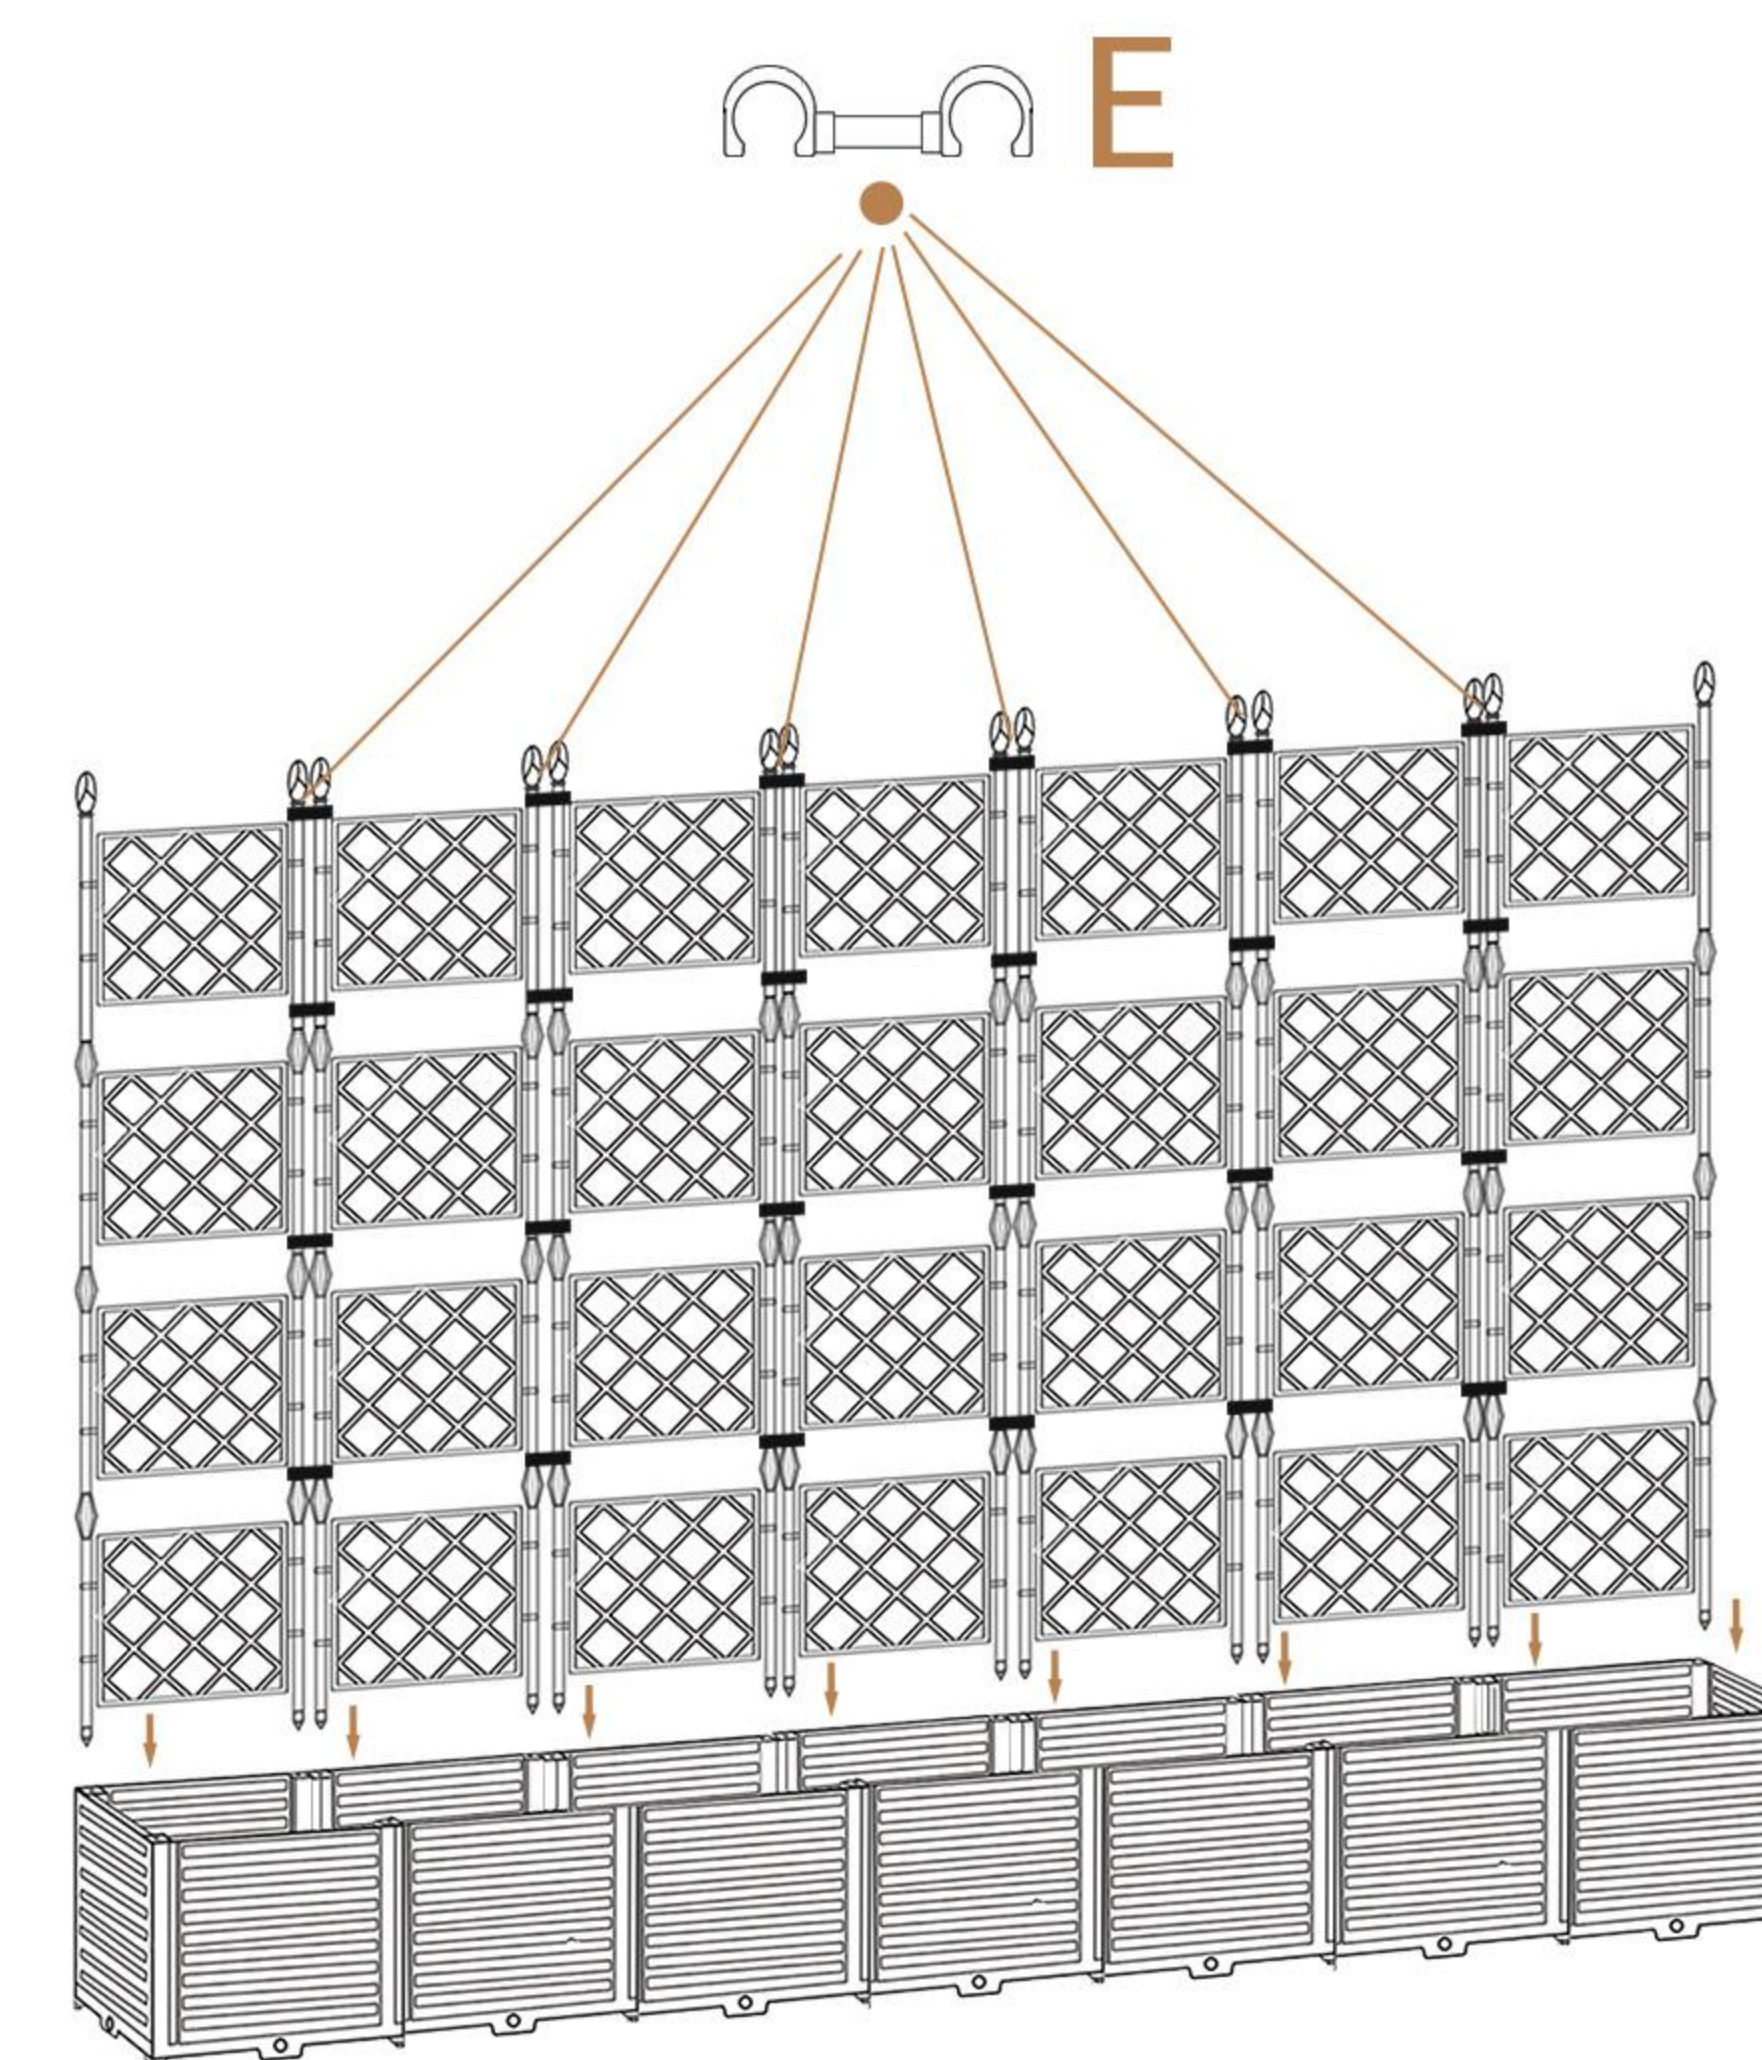

Step 3

Questions, problems, missing parts?
Contact us via email or Phone at
Tel: +1(888) 857-8979
Email: info@garvee.com
Please tell us your order ID when contacting