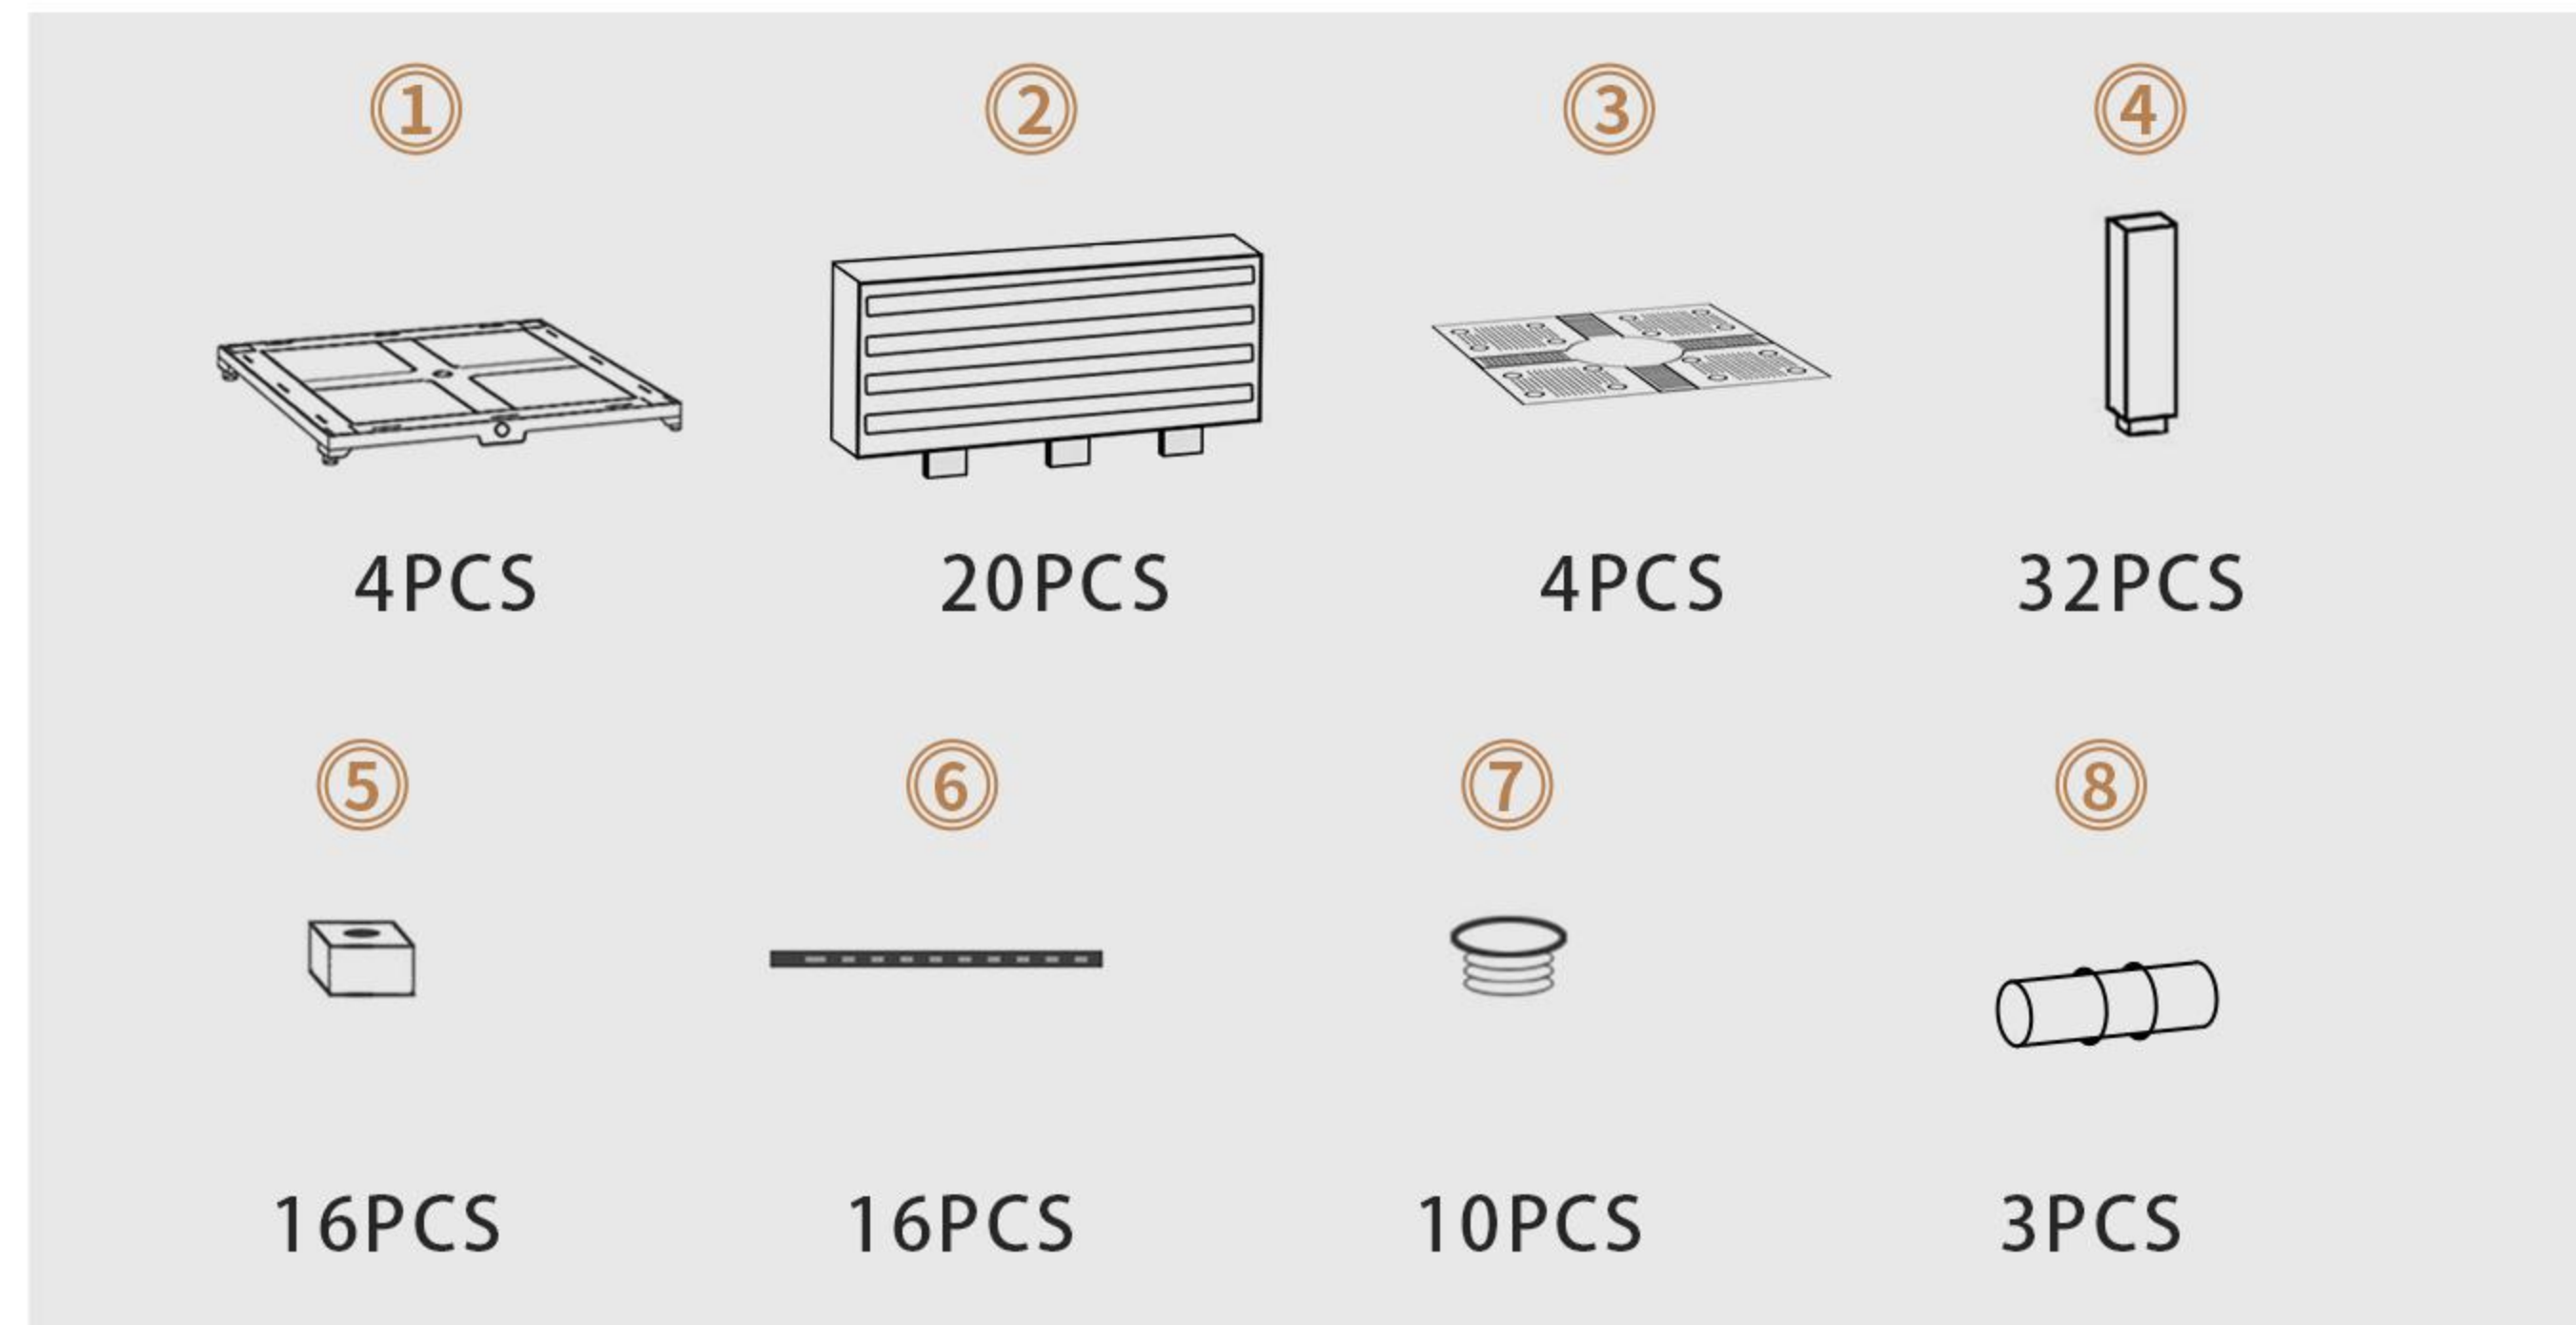

11mm 4-piece screen planting frame set