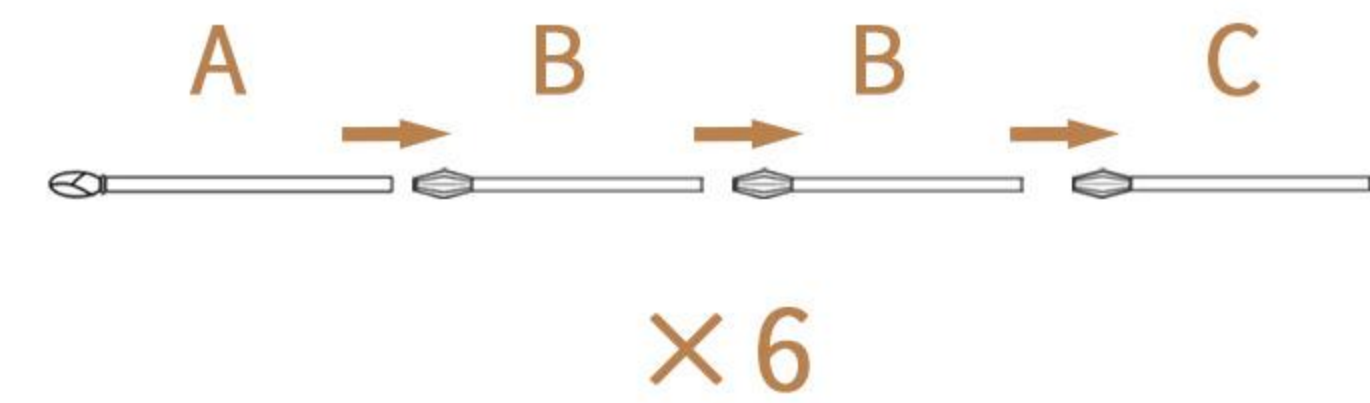

1 Number of accessories

A	B	C	D	E	Tie wire
6	12	6	12	9	1

2 Installation steps

Step 1

Connect A, B, B, and C in sequence. Repeat 6 times

Step 2

Splicing 4 D onto two ABBC
Repeat 3 times

Step 3

Questions, problems, missing parts?
Contact us via email or Phone at
Tel: +1(888) 857-8979
Email: info@garvee.com
Please tell us your order ID when contacting

11mm 4-piece screen planting frame set

1 Number of accessories

A	B	C	D	E	Tie wire
8	16	8	16	13	1

2 Installation steps

Step 1

Connect A, B, B, and C in sequence. Repeat 6 times

Step 2

Splicing 4 D onto two ABBC
Repeat 3 times

Step 3

Questions, problems, missing parts?
Contact us via email or Phone at
Tel: +1(888) 857-8979
Email: info@garvee.com
Please tell us your order ID when contacting