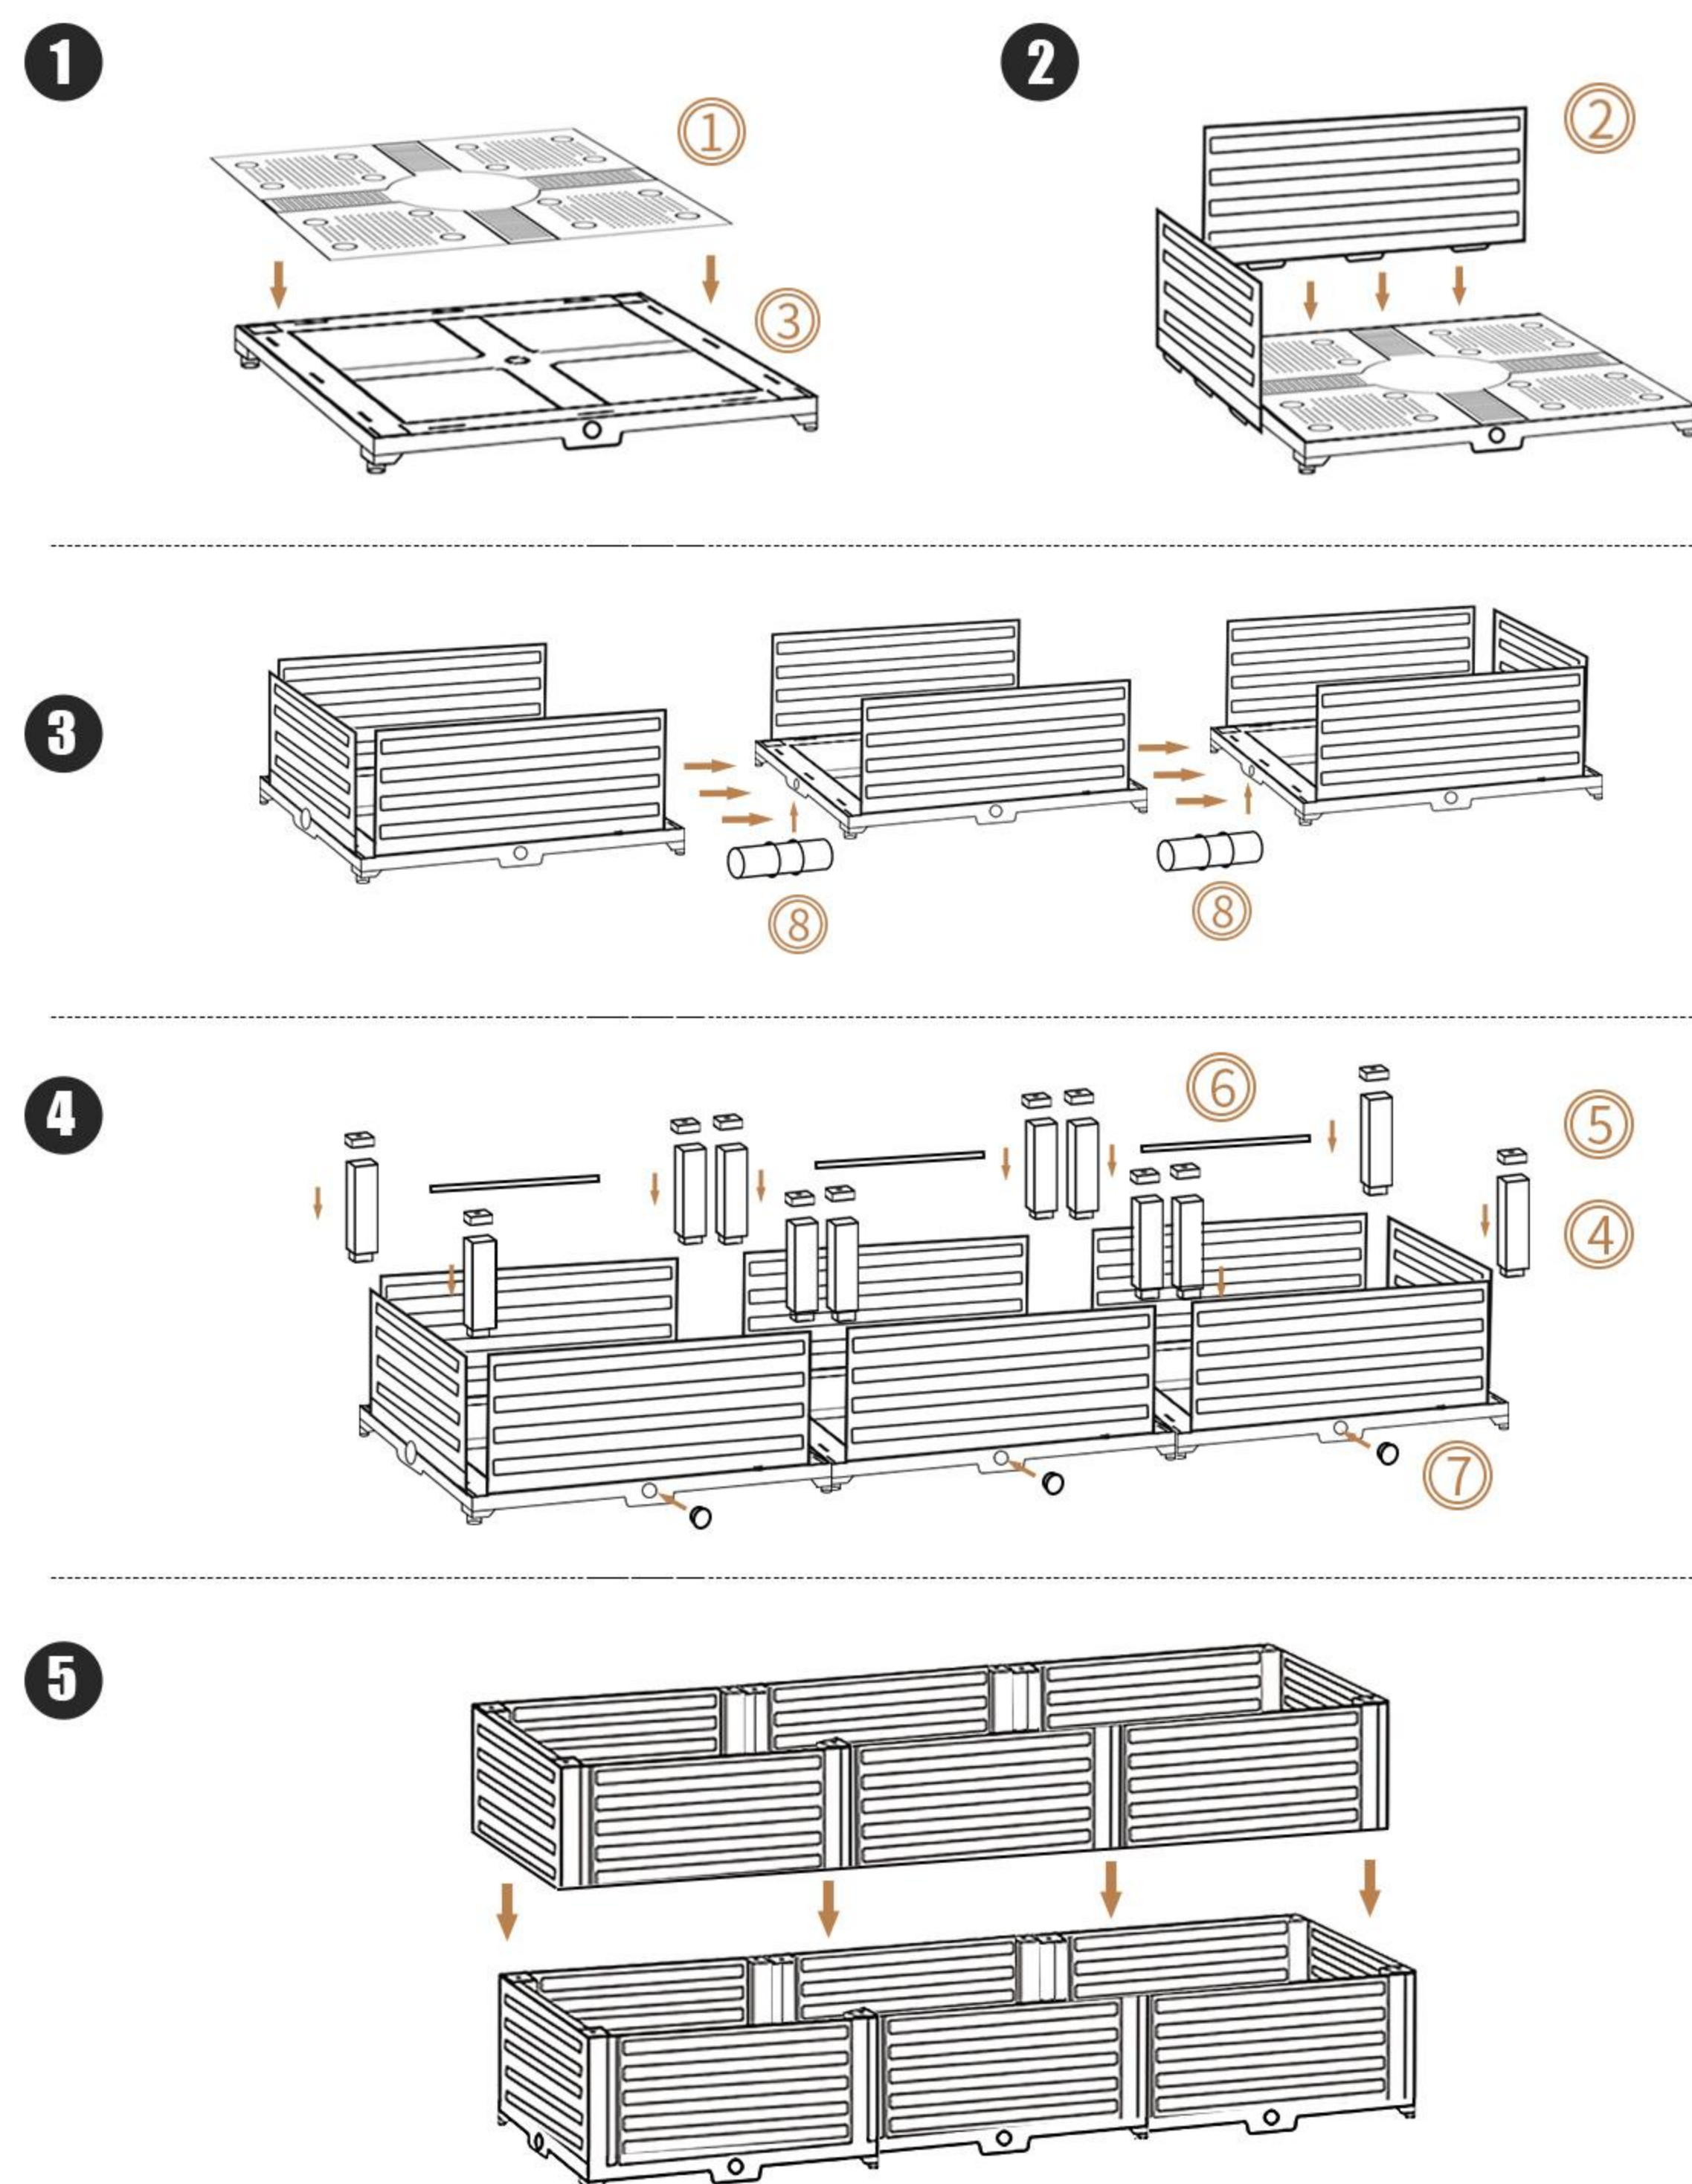

11mm 7-piece screen planting frame set

1 Number of accessories

A	B	C	D	E	Tie wire
14	28	14	28	25	1

2 Installation steps

Step 1

Connect A, B, B, and C in sequence. Repeat 6 times

Step 2

Splicing 4 D onto two ABBC
Repeat 3 times

1 Number of accessories

A	B	C	D	E	Tie wire
6	12	6	12	9	1

2 Installation steps

Step 1

Connect A, B, B, and C in sequence. Repeat 6 times

Step 2

Splicing 4 D onto two ABBC
Repeat 3 times

Step 3

A	B	C	D	E	Tie wire
8	16	8	16	13	1

2 Installation steps

Step 1

Connect A, B, B, and C in sequence. Repeat 6 times

Step 2

Splicing 4 D onto two ABBC
Repeat 3 times

Step 3

Questions, problems, missing parts?
Contact us via email or Phone at
Tel: +1(888) 857-8979
Email: info@garvee.com
Please tell us your order ID when contacting