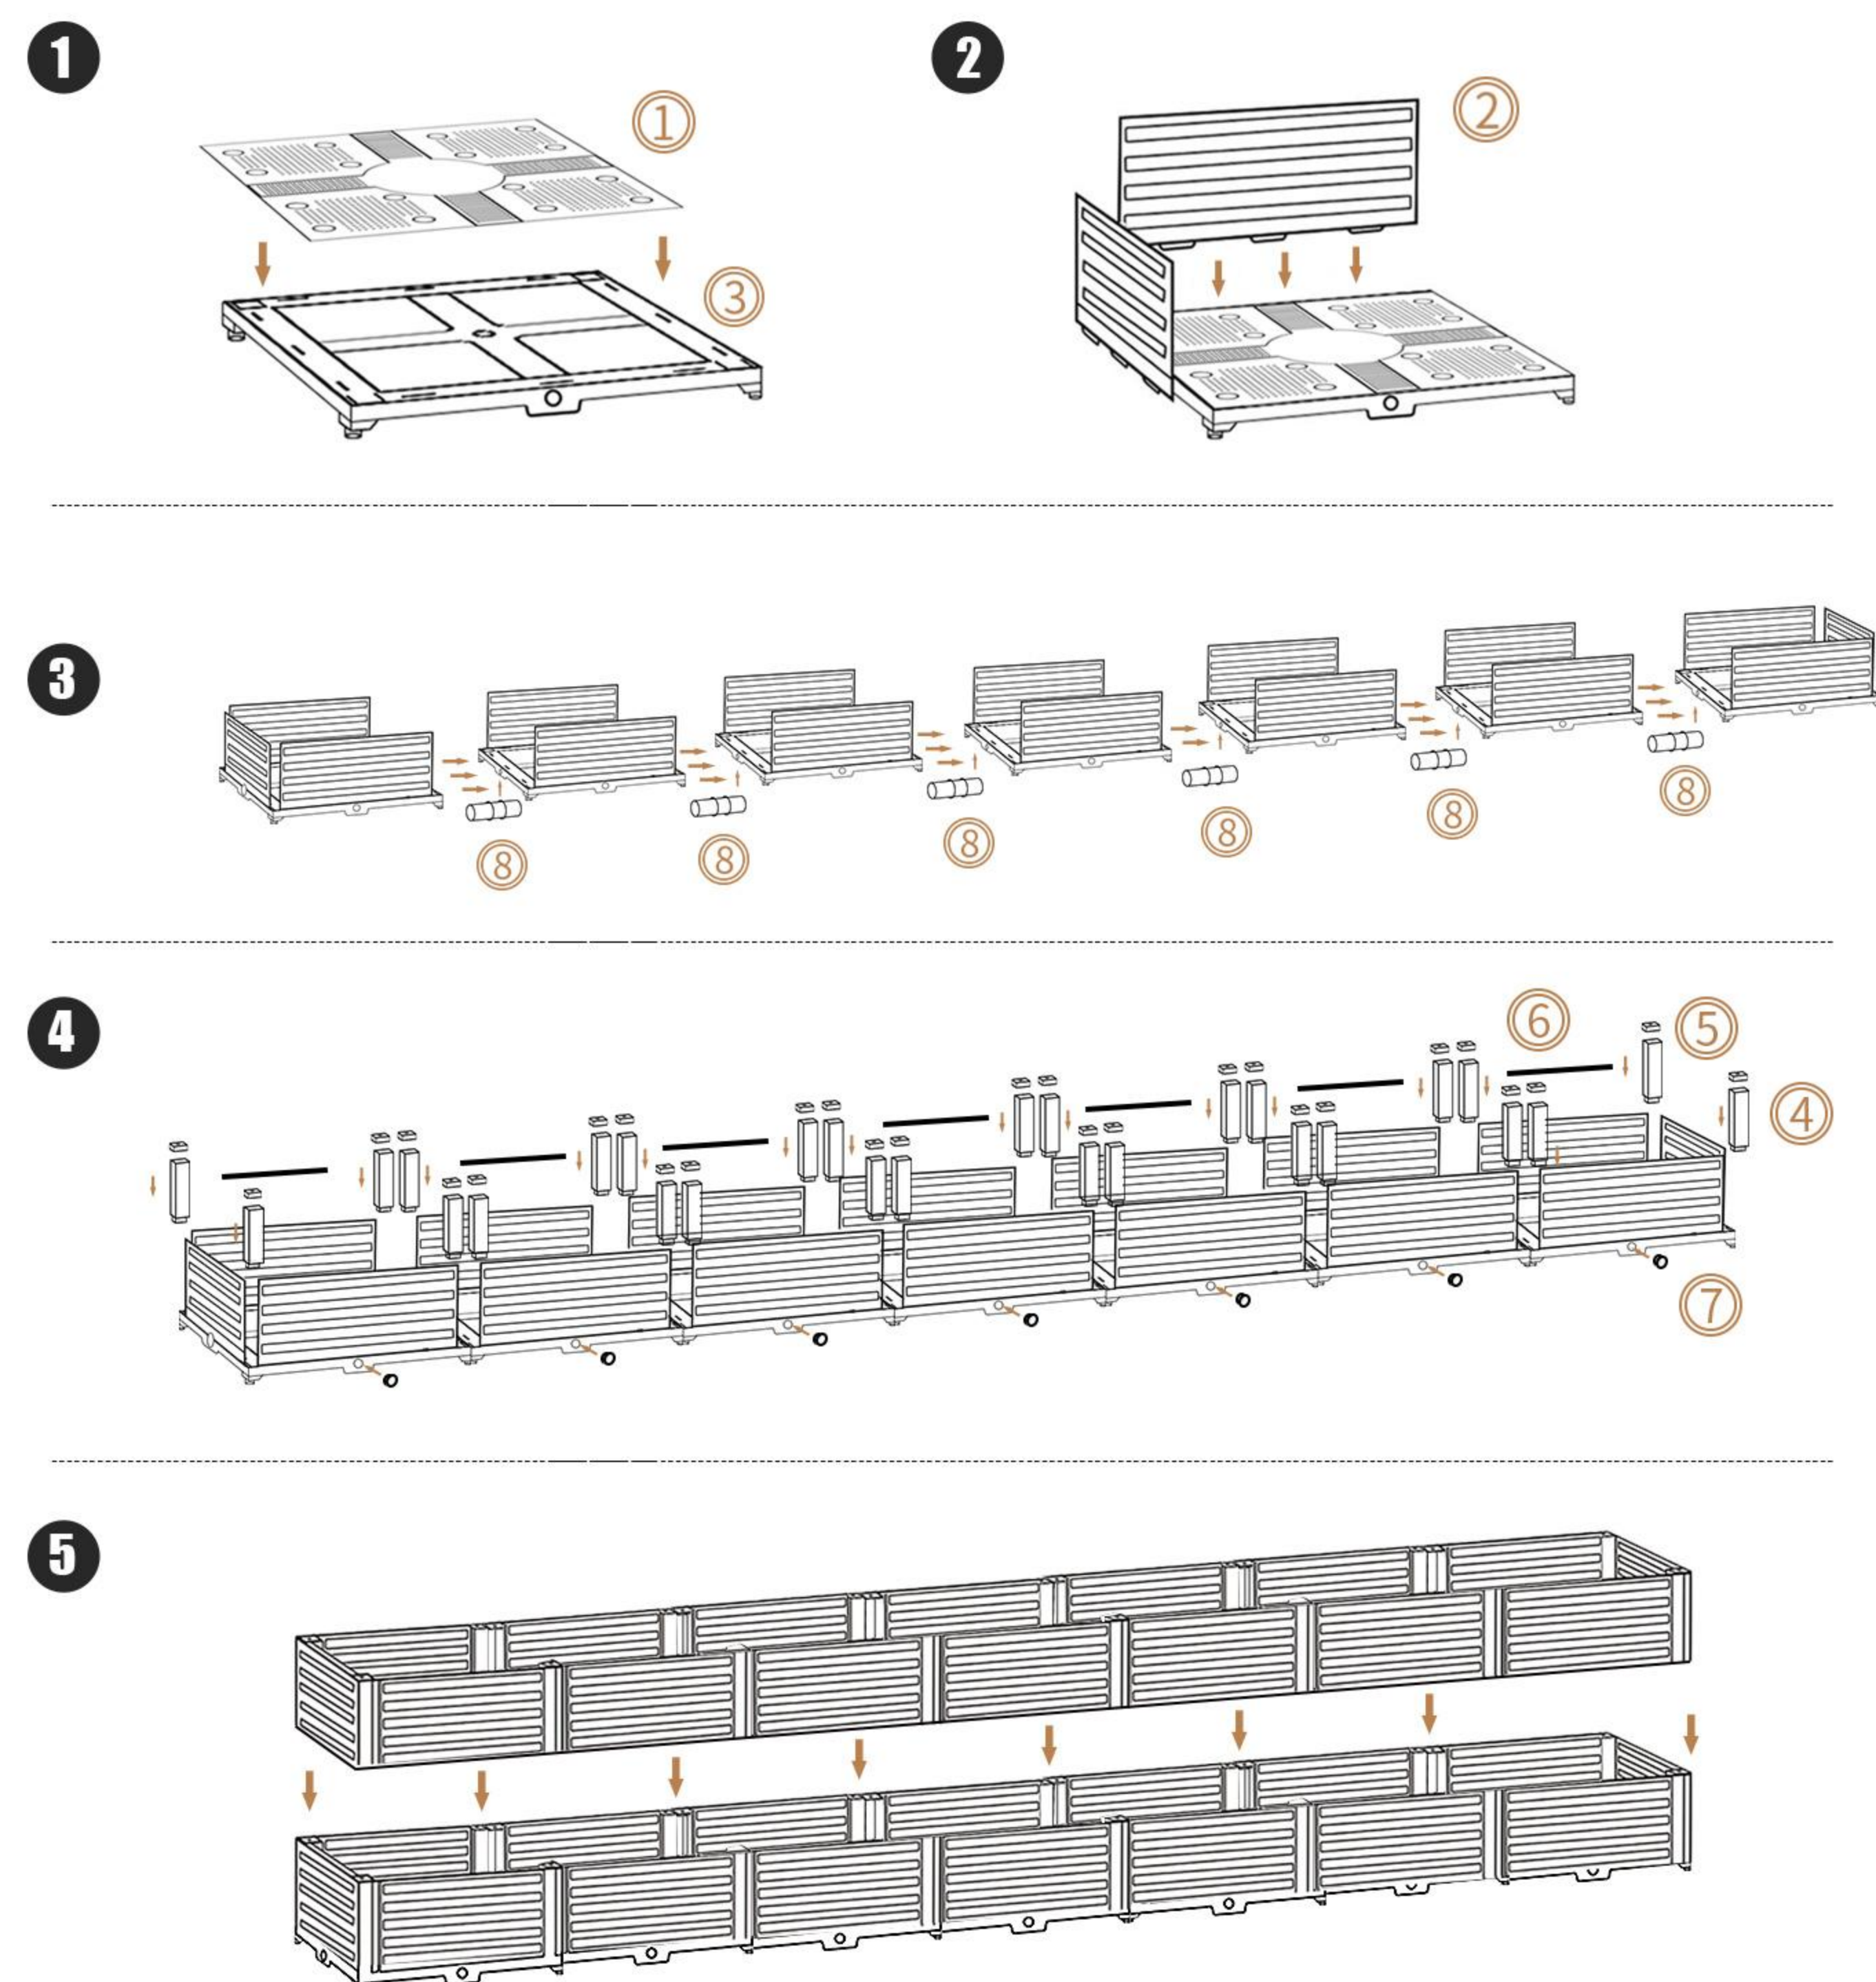

11mm 7-piece screen planting frame set

1 Number of accessories

A	B	C	D	E	Tie wire
14	28	14	28	25	1

2 Installation steps

Step 1

Connect A, B, B, and C in sequence. Repeat 6 times

Step 2

Splicing 4 D onto two ABBC
Repeat 3 times

Step 3

Questions, problems, missing parts?
Contact us via email or Phone at
Tel: +1(888) 857-8979
Email: info@garvee.com
Please tell us your order ID when contacting

11mm 3-piece screen planting frame set

1 Number of accessories

A	B	C	D	E	Tie wire
6	12	6	12	9	1

2 Installation steps

Step 1

Connect A, B, B, and C in sequence. Repeat 6 times

Step 2

Splicing 4 D onto two ABBC
Repeat 3 times

Step 3

1

2

3

4

5