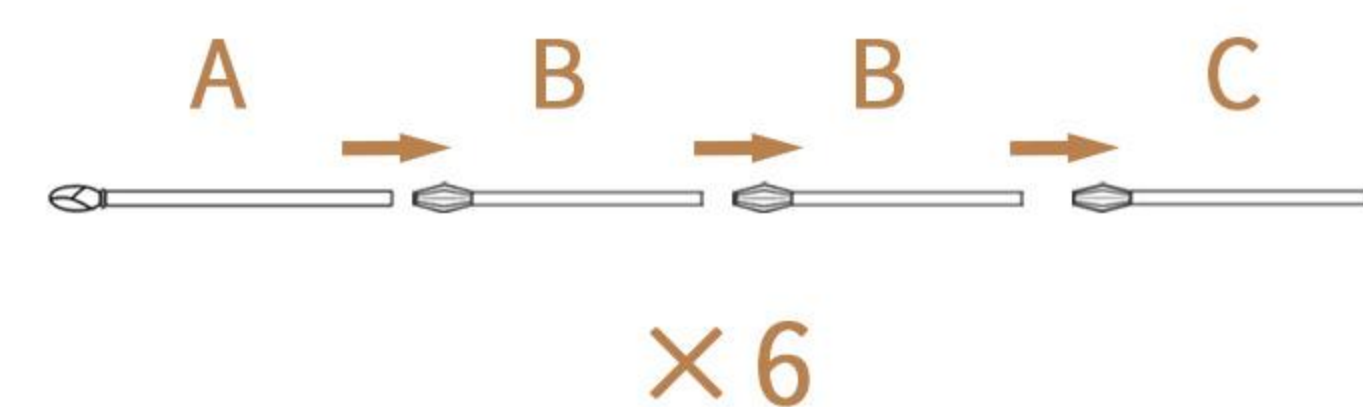

11mm 7-piece screen planting frame set

1 Number of accessories

A	B	C	D	E	Tie wire
14	28	14	28	25	1

2 Installation steps

Step 1

Connect A, B, B, and C in sequence. Repeat 6 times

Step 2

Splicing 4 D onto two ABBC
Repeat 3 times

1 Number of accessories

A	B	C	D	E	Tie wire
6	12	6	12	9	1

2 Installation steps

Step 1

Connect A, B, B, and C in sequence. Repeat 6 times

Step 2

Splicing 4 D onto two ABBC
Repeat 3 times

Step 3