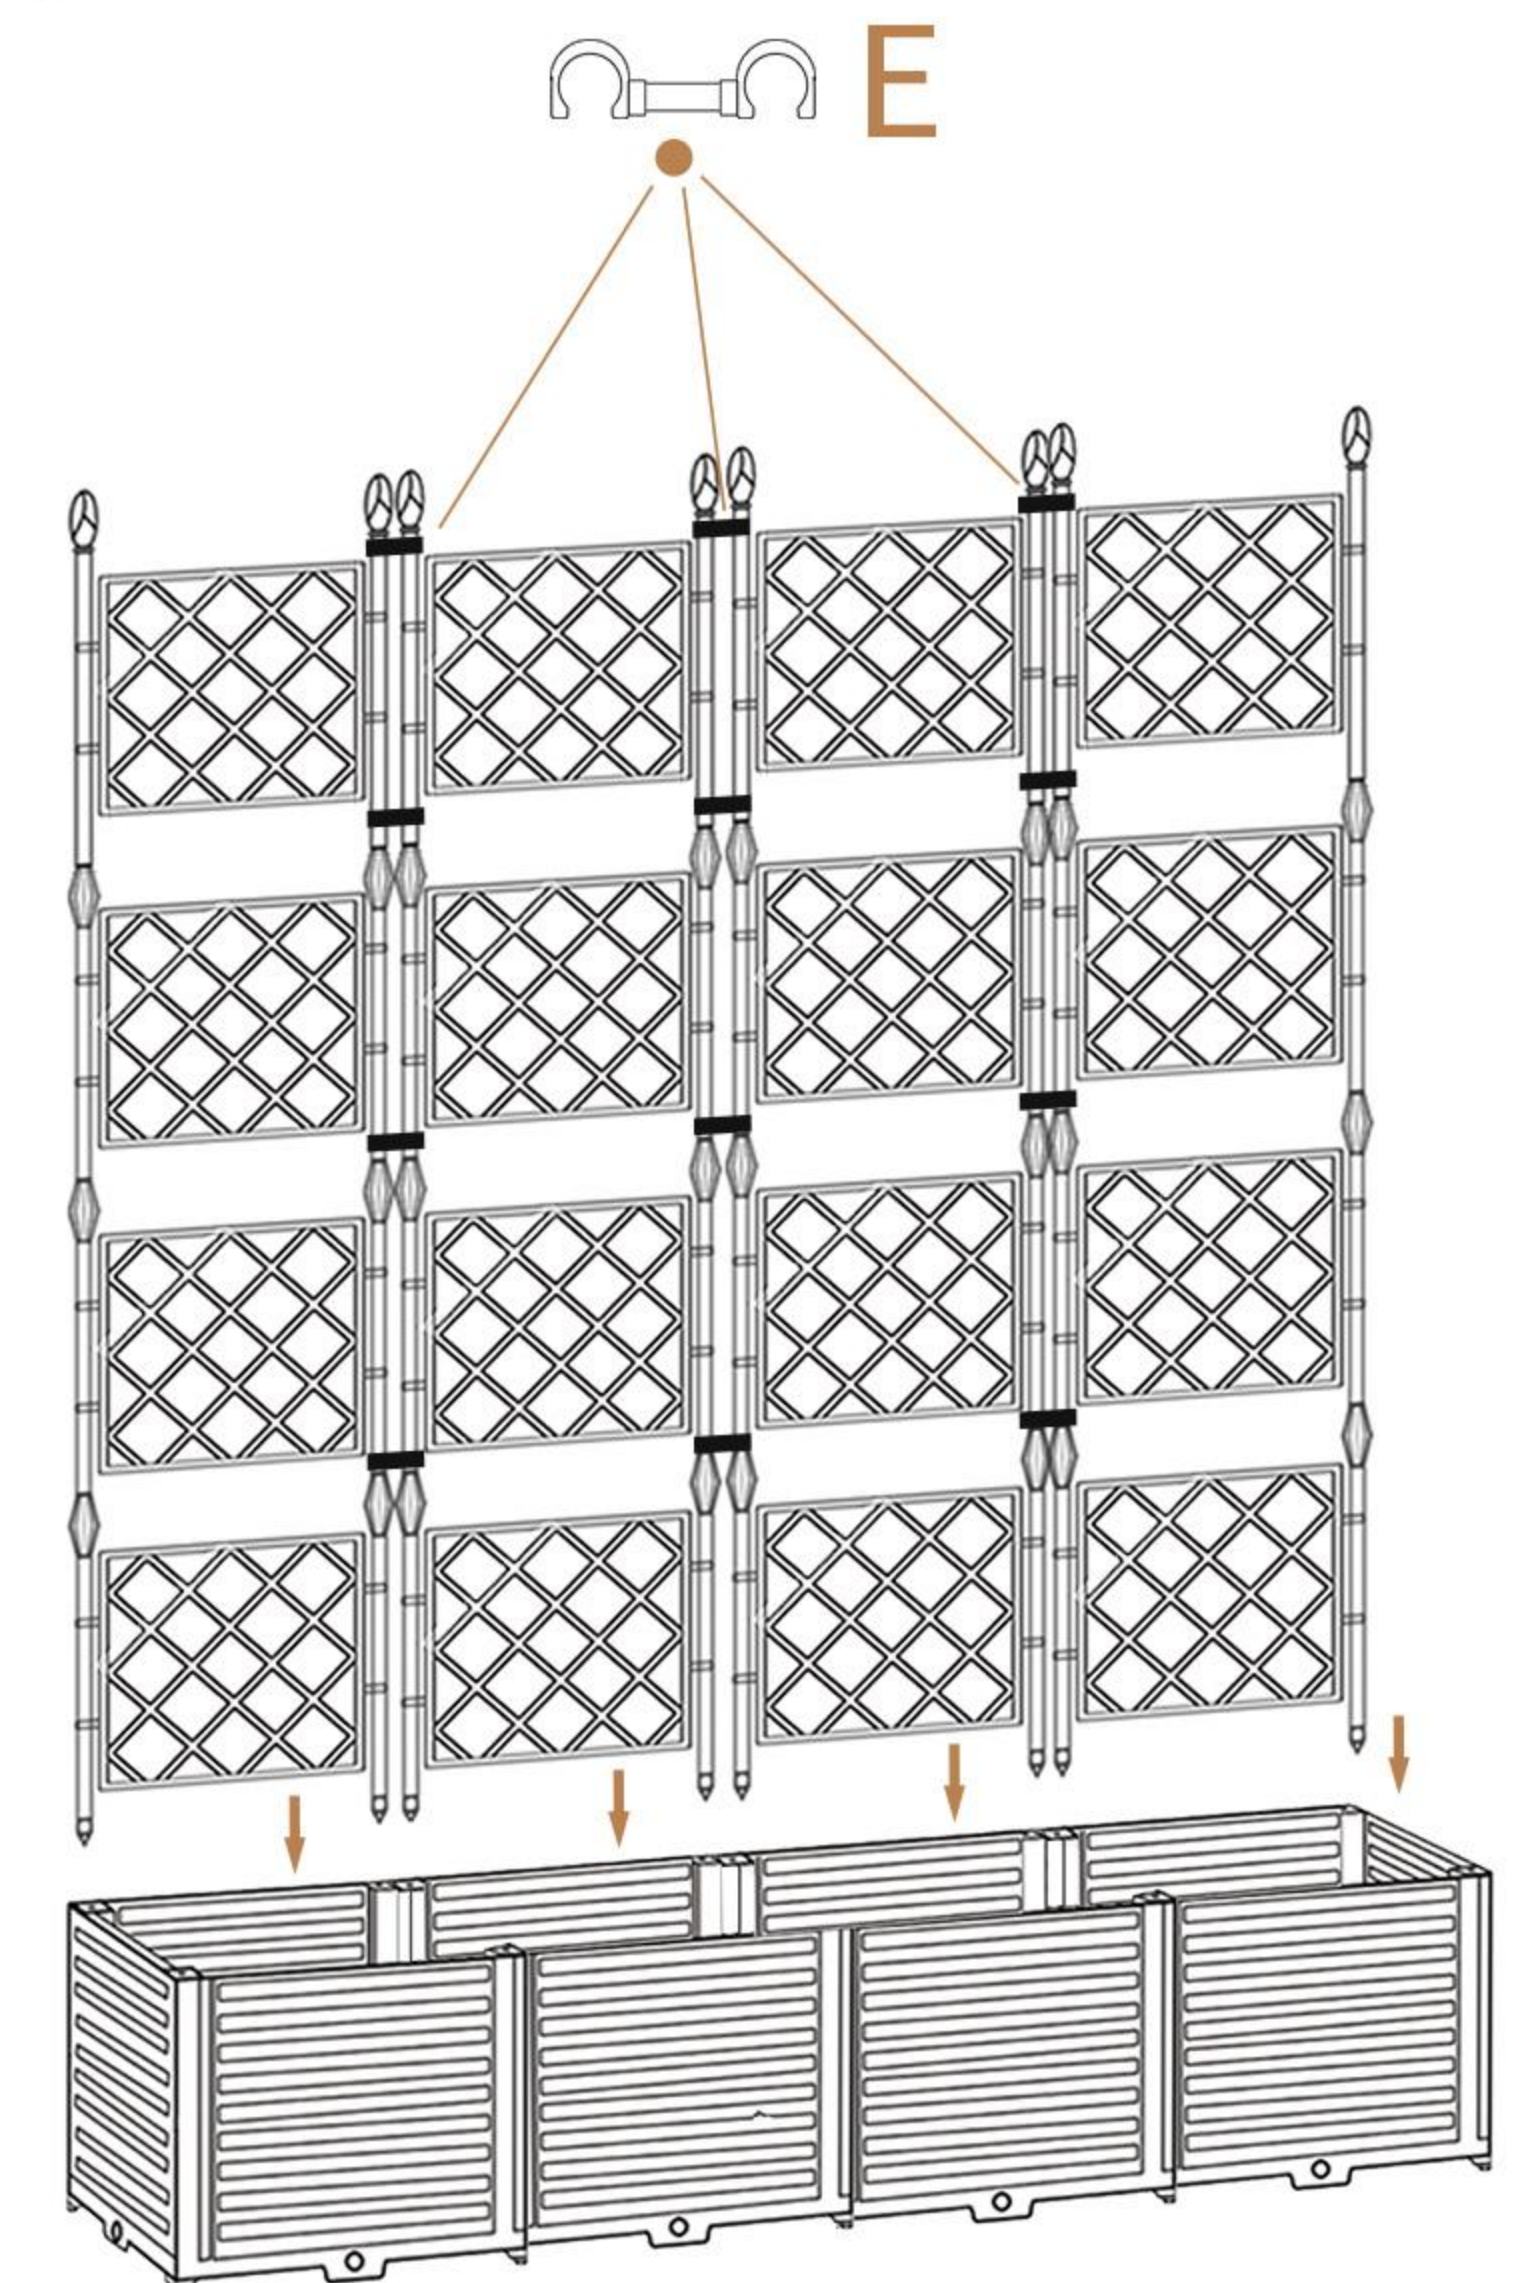

11mm 7-piece screen planting frame set

1 Number of accessories

A	B	C	D	E	Tie wire
14	28	14	28	25	1

2 Installation steps

Step 1

Connect A, B, B, and C in sequence. Repeat 6 times

Step 2

Splicing 4 D onto two ABBC
Repeat 3 times

1 Number of accessories

A	B	C	D	E	Tie wire
6	12	6	12	9	1

2 Installation steps

Step 1

Connect A, B, B, and C in sequence. Repeat 6 times

Step 2

Splicing 4 D onto two ABBC
Repeat 3 times

Step 3

A	B	C	D	E	Tie wire
8	16	8	16	13	1

2 Installation steps

Step 1

Connect A, B, B, and C in sequence. Repeat 6 times

Step 2

Splicing 4 D onto two ABBC
Repeat 3 times

Step 3

Questions, problems, missing parts?
Contact us via email or Phone at
Tel: +1(888) 857-8979
Email: info@garvee.com
Please tell us your order ID when contacting

1

2

3

4

5