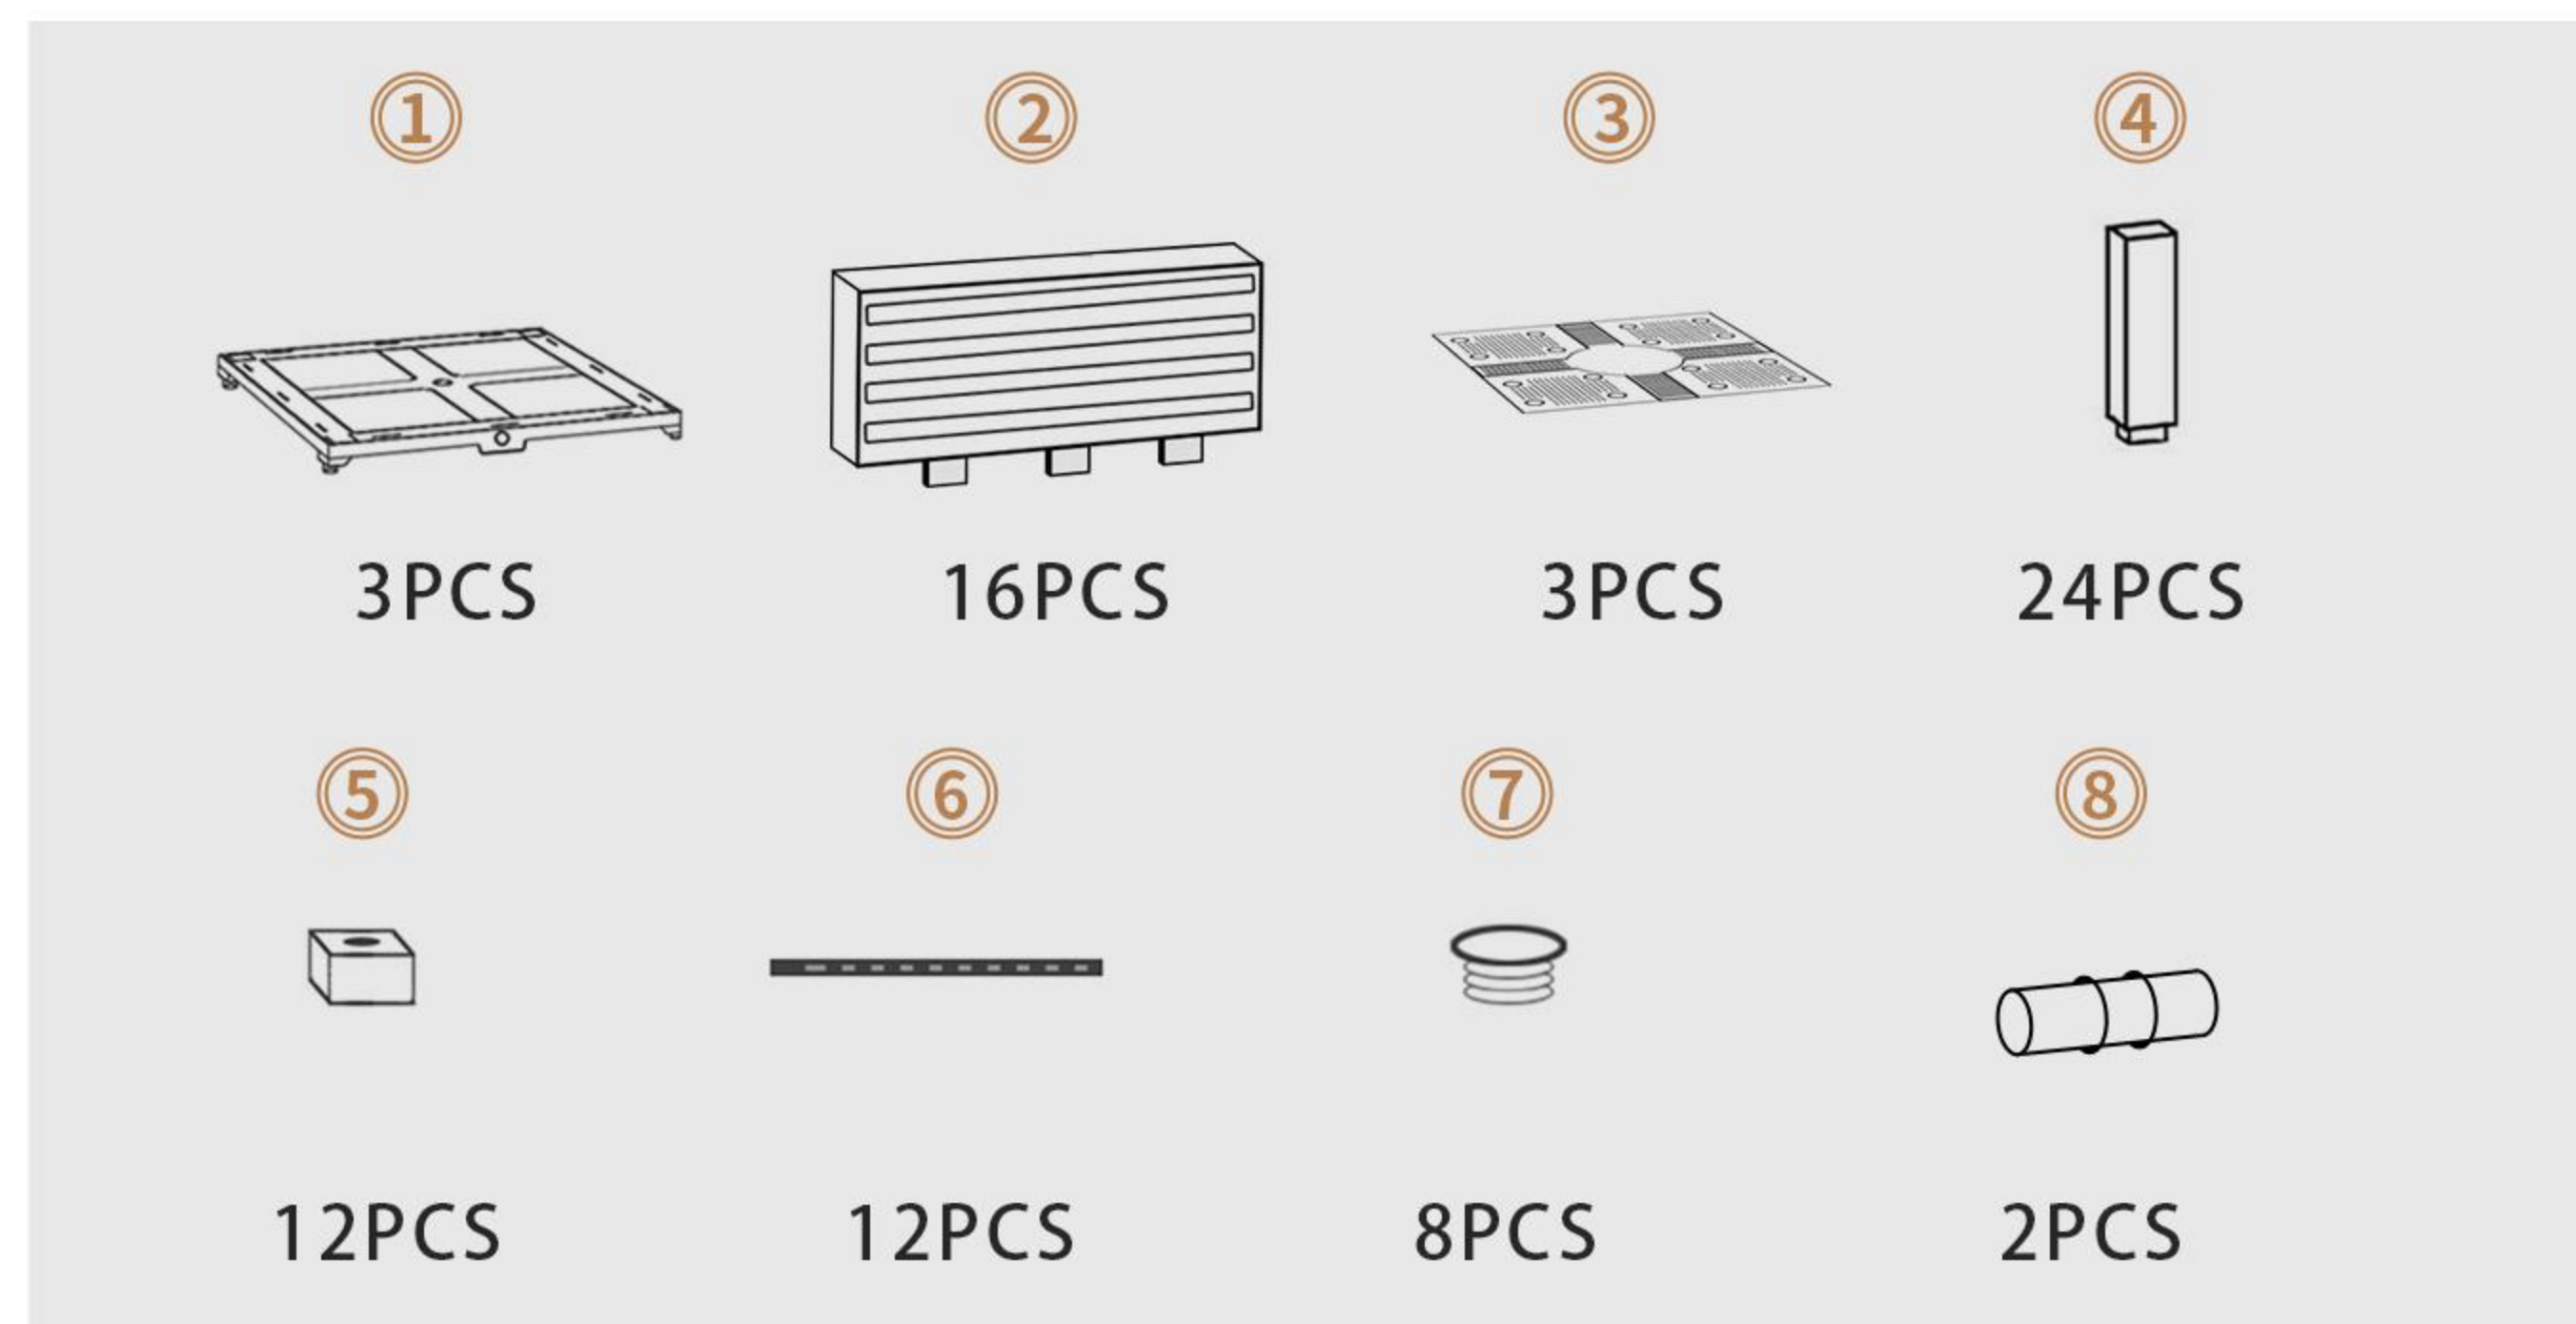

11mm 7-piece screen planting frame set

1 Number of accessories

A	B	C	D	E	Tie wire
14	28	14	28	25	1

2 Installation steps

Step 1

Connect A, B, B, and C in sequence. Repeat 6 times

Step 2

Splicing 4 D onto two ABBC
Repeat 3 times

1 Number of accessories

A	B	C	D	E	Tie wire
6	12	6	12	9	1

2 Installation steps

Step 1

Connect A, B, B, and C in sequence. Repeat 6 times

Step 2

Splicing 4 D onto two ABBC
Repeat 3 times

Step 3

1

2

3

4

5