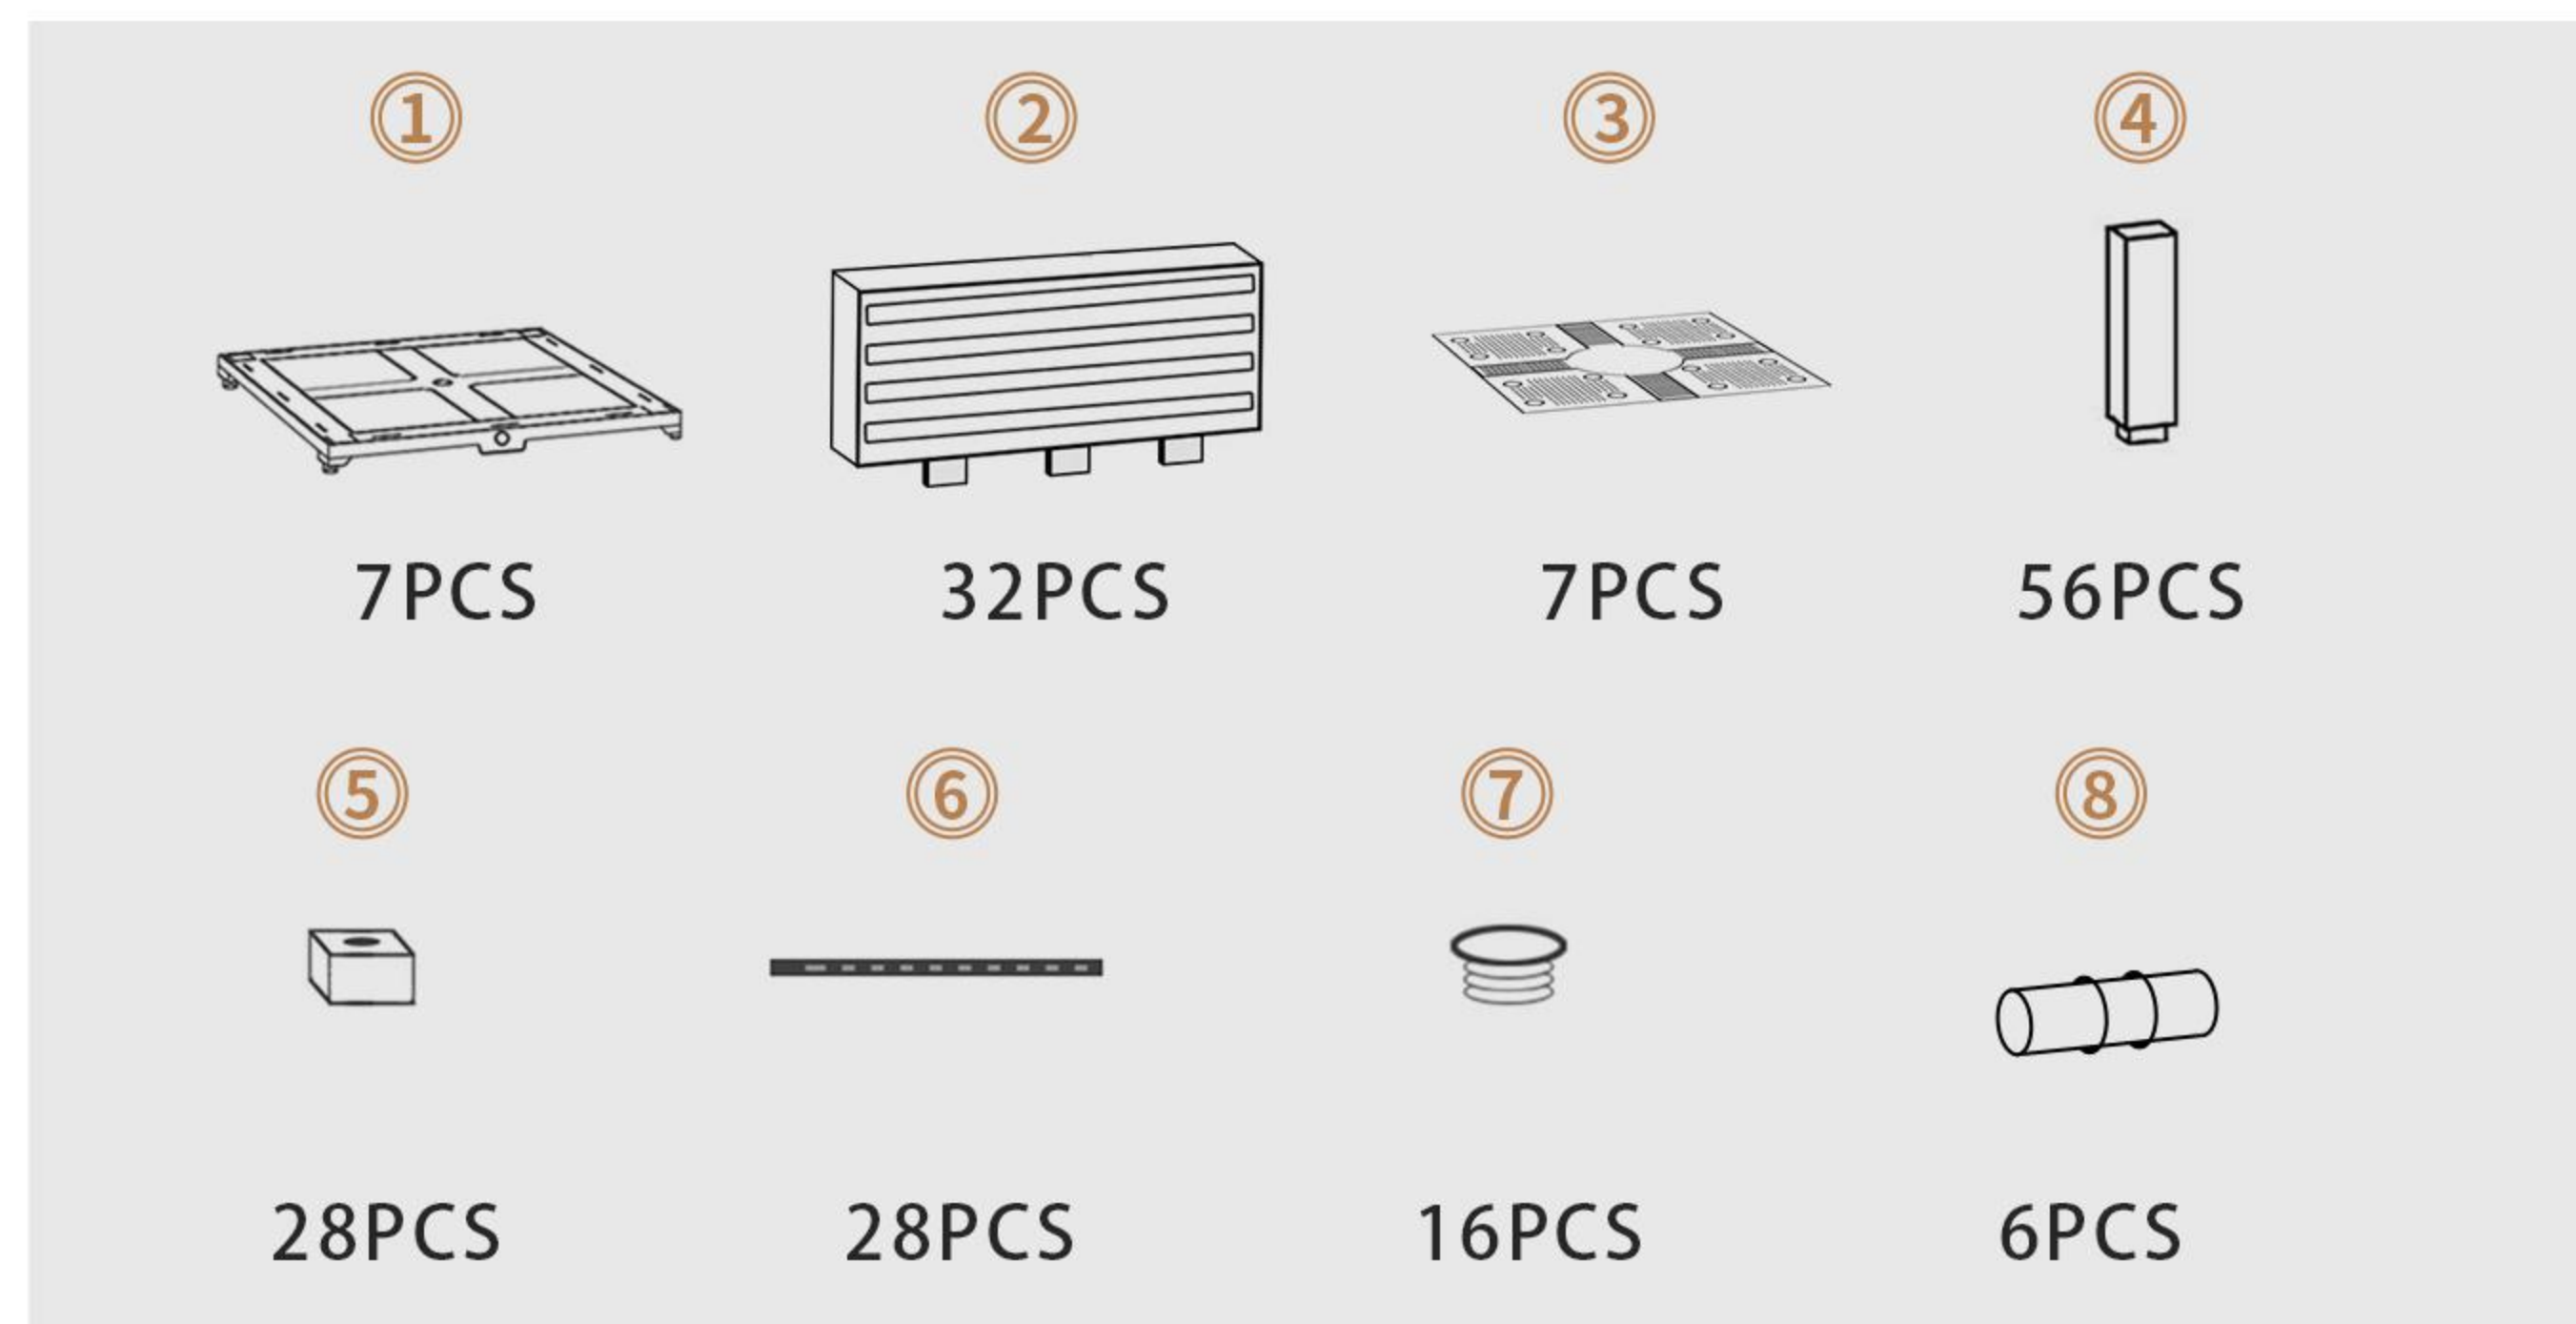

11mm 7-piece screen planting frame set

1 Number of accessories

A	B	C	D	E	Tie wire
14	28	14	28	25	1

2 Installation steps

Step 1

Connect A, B, B, and C in sequence. Repeat 6 times

Step 2

Splicing 4 D onto two ABBC
Repeat 3 times

1 Number of accessories

A	B	C	D	E	Tie wire
6	12	6	12	9	1

2 Installation steps

Step 1

Connect A, B, B, and C in sequence. Repeat 6 times

Step 2

Splicing 4 D onto two ABBC
Repeat 3 times

Step 3

1

2

3

4

5