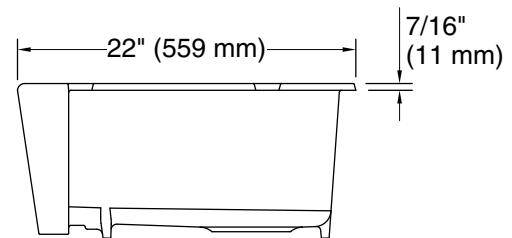

### Features

- Fits minimum 36" (914 mm) apron sink base cabinet
- Single bowl
- 9" (229 mm) depth provides generous workspace
- Self-Trimming® apron overlaps cabinet face for easy installation and beautiful results
- Bowl slopes toward drain to minimize water pooling
- Offset drain increases workspace in the sink and storage space underneath
- No faucet holes; requires wall- or counter-mount faucet

## Technical Information

All product dimensions are nominal.

Basin configuration: Single Bowl  
 Min. base cabinet width: 36" (914 mm)

Bowl area (Basin #1):  
 Length: 30-13/16" (783 mm)  
 Width: 19-11/16" (500 mm)  
 Bowl depth: 9" (229 mm)  
 Water depth: 9" (229 mm)