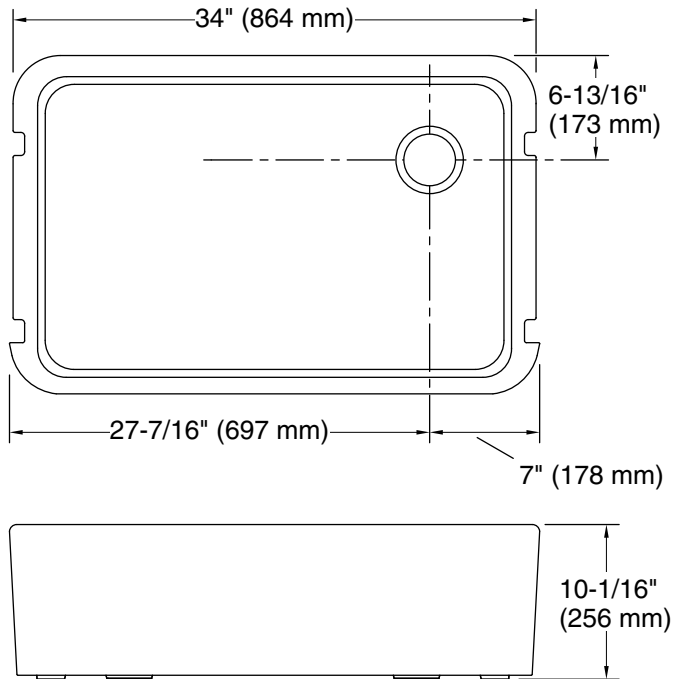

### Features

- Fits minimum 36" (914 mm) apron sink base cabinet
- Single bowl
- 9" (229 mm) depth provides generous workspace
- Self-Trimming® apron overlaps cabinet face for easy installation and beautiful results
- Bowl slopes toward drain to minimize water pooling
- Offset drain increases workspace in the sink and storage space underneath
- No faucet holes; requires wall- or counter-mount faucet

## Technical Information

All product dimensions are nominal.

Basin configuration: Single Bowl  
 Min. base cabinet width: 36" (914 mm)

Bowl area (Basin #1):  
 Length: 30-13/16" (783 mm)  
 Width: 19-11/16" (500 mm)  
 Bowl depth: 9" (229 mm)  
 Water depth: 9" (229 mm)