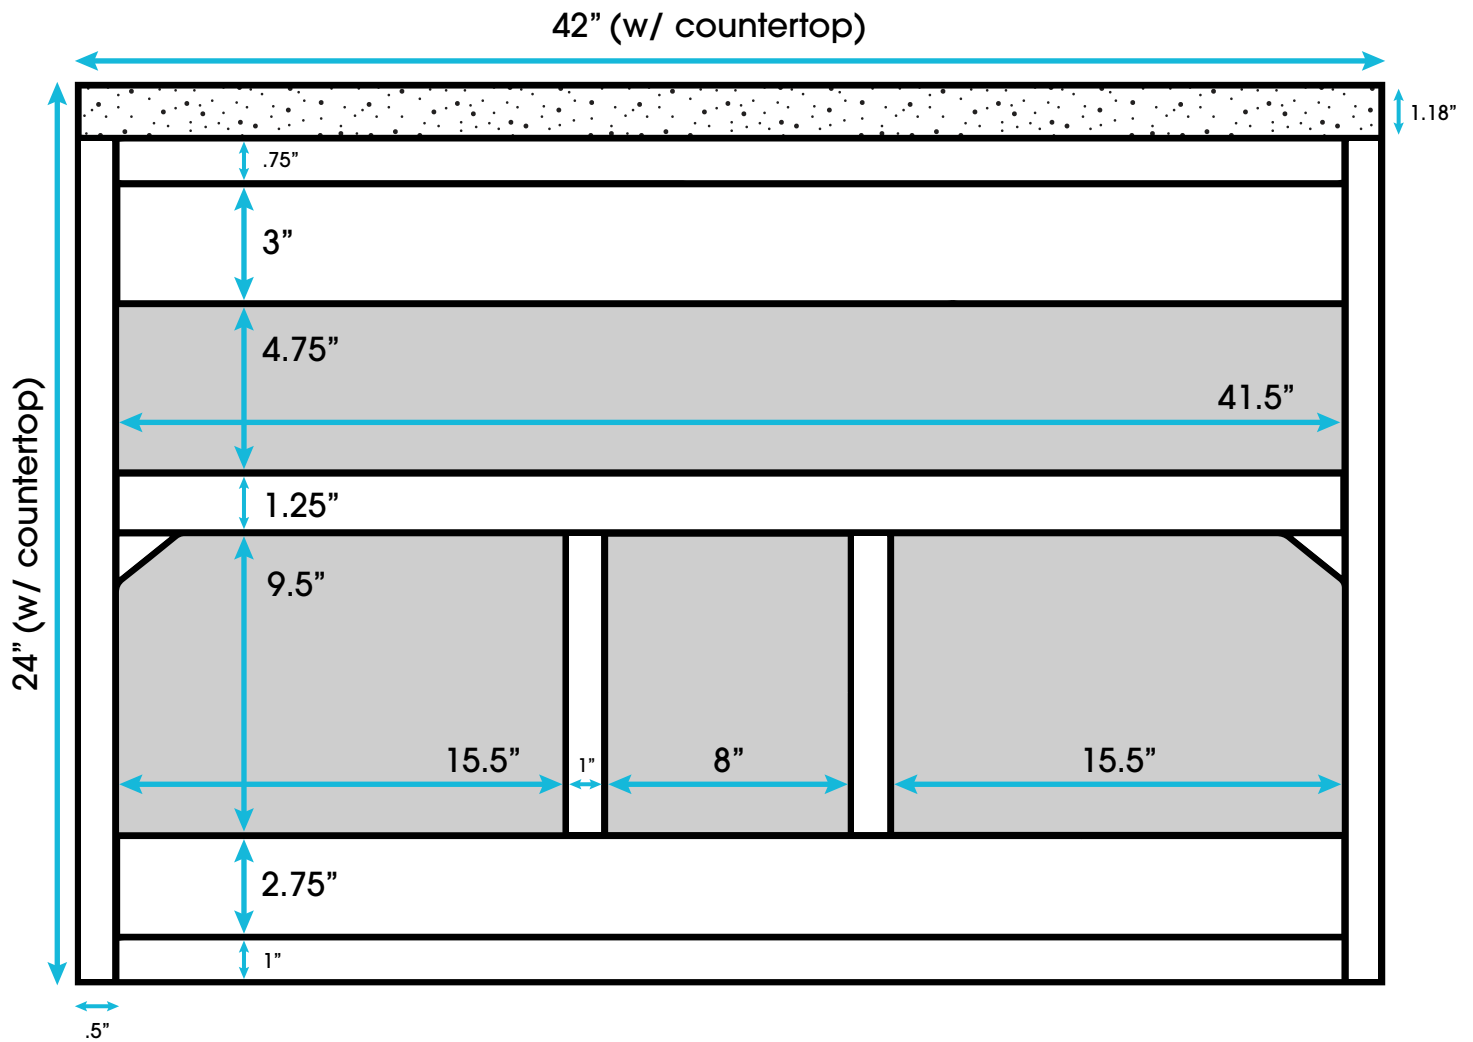

42-inch Bath Vanity (Back View)

Approximate Overall Product Weight 240 lbs

**All measurements are approximate and rounded to the nearest quarter inch
Please allow for a slight margin of error**