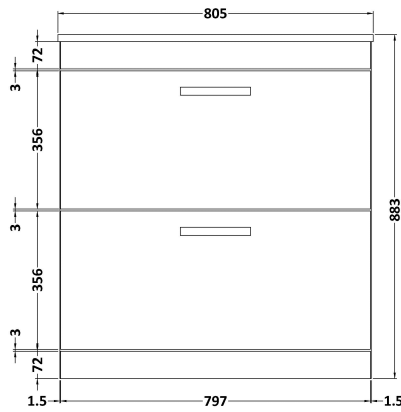

CUSTOMER DATA SHEET

DESCRIPTION: 800 Fs 2-Drawer Vanity With Basin B

CUSTOMER DATA SHEET - FURNITURE

DESCRIPTION: 800 Floor Standing 2-Drawer Basin Unit

PRODUCT DIMENSIONS

Height (mm)	Width (mm)	Depth (mm)	Nett Wgt Kg
865	800	383	38

PACKAGING DIMENSIONS

Height (mm)	Width (mm)	Depth (mm)	Gross Wgt Kg
885	820	405	38

PACKAGING DATA

Box Colour	Brown Cardboard Box		
Box Qty	1	Label Colour	White Label
Label Size	100 x 50	Label Qty	2

OUTER BOX DIMENSIONS (If Applicable)

CUSTOMER DATA SHEET - CERAMICS

DESCRIPTION: Basin 800mm

PRODUCT DIMENSIONS			
Height (mm)	Width (mm)	Depth (mm)	Nett Wgt Kg
170	800	390	16.9

PACKAGING DIMENSIONS			
Height (mm)	Width (mm)	Depth (mm)	Gross Wgt Kg
400	820	200	16.9

PACKAGING DATA			
Box Colour	Brown Cardboard Box - Printed		
Box Qty	1	Label Colour	White Label
Label Size	100 x 50	Label Qty	2

OUTER BOX DIMENSIONS (If Applicable)			
Height (mm)	Width (mm)	Depth (mm)	Gross Wgt Kg