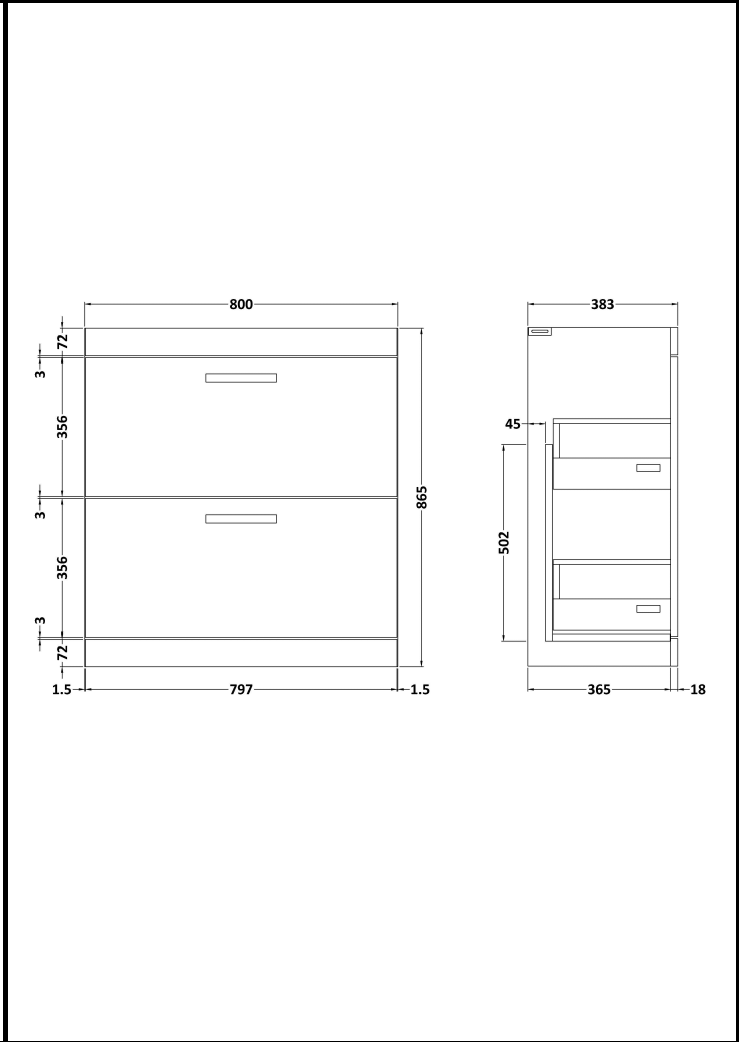

CUSTOMER DATA SHEET

DESCRIPTION: 800 Fs 2-Drawer Vanity With Basin B

CUSTOMER DATA SHEET - FURNITURE

DESCRIPTION: 800 Floor Standing 2-Drawer Basin Unit

PRODUCT DIMENSIONS

Height (mm)	Width (mm)	Depth (mm)	Nett Wgt Kg
865	800	383	38

PACKAGING DIMENSIONS

Height (mm)	Width (mm)	Depth (mm)	Gross Wgt Kg
885	820	405	38

PACKAGING DATA

Box Colour	Brown Cardboard Box		
Box Qty	1	Label Colour	White Label
Label Size	100 x 50	Label Qty	2

OUTER BOX DIMENSIONS (If Applicable)

Height (mm)	Width (mm)	Depth (mm)	Gross Wgt Kg

PRODUCT DETAILS

Country of Origin	United Kingdom
Fitting Instruction	No
Constr' Method	Cam & Wood Dowel
Cabinet Finish	MFC Textured Woodgrain
Cab Thickness (mm)	18
Drawer Included	Yes
No of Shelves	0
Hinge Inc'	Not Applicable
Fixings Inc'	Yes
Handle Inc'	Yes, Supplied
Handle Type	Strap

CUSTOMER DATA SHEET - CERAMICS

DESCRIPTION: Basin 800mm

PRODUCT DIMENSIONS			
Height (mm)	Width (mm)	Depth (mm)	Nett Wgt Kg
170	800	390	16.9

PACKAGING DIMENSIONS			
Height (mm)	Width (mm)	Depth (mm)	Gross Wgt Kg
400	820	200	16.9