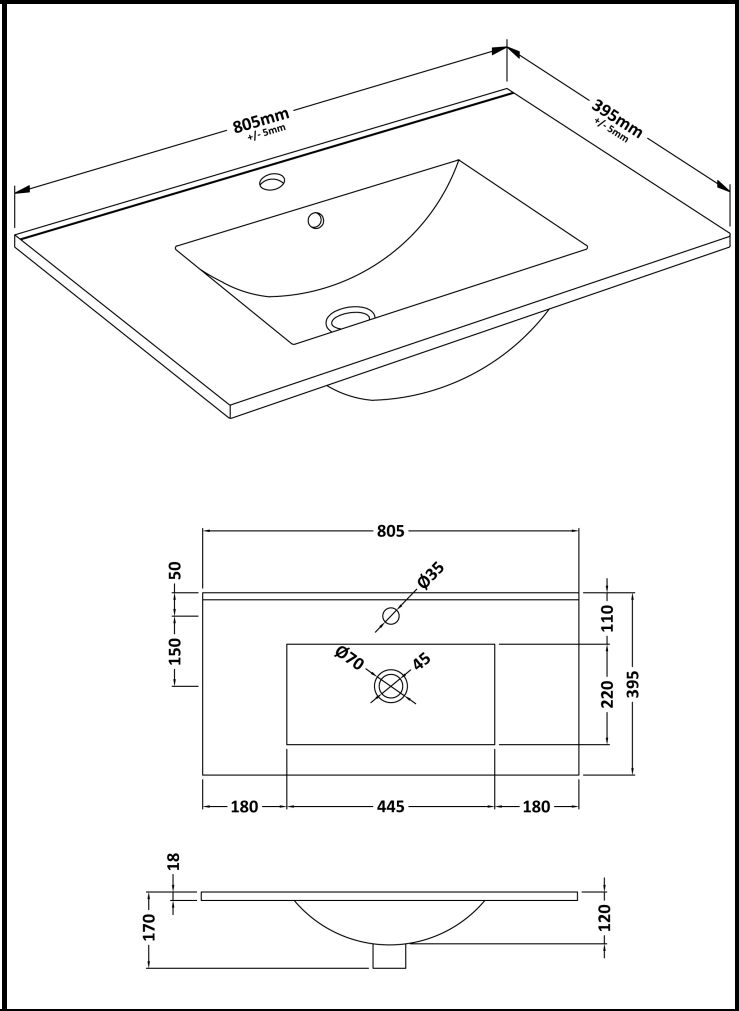

CUSTOMER DATA SHEET

DESCRIPTION: 800 Fs 2-Drawer Vanity With Basin B

CUSTOMER DATA SHEET - FURNITURE

DESCRIPTION: 800 Floor Standing 2-Drawer Basin Unit

PRODUCT DIMENSIONS

Height (mm)	Width (mm)	Depth (mm)	Nett Wgt Kg
865	800	383	38

PACKAGING DIMENSIONS

Height (mm)	Width (mm)	Depth (mm)	Gross Wgt Kg
885	820	405	38

PACKAGING DATA

Box Colour	Brown Cardboard Box		
Box Qty	1	Label Colour	White Label
Label Size	100 x 50	Label Qty	2

OUTER BOX DIMENSIONS (If Applicable)

Height (mm)	Width (mm)	Depth (mm)	Gross Wgt Kg

PRODUCT DETAILS

Country of Origin	United Kingdom
Fitting Instruction	No
Constr' Method	Cam & Wood Dowel
Cabinet Finish	MFC Textured Woodgrain
Cab Thickness (mm)	18
Drawer Included	Yes
No of Shelves	0
Hinge Inc'	Not Applicable
Fixings Inc'	Yes
Handle Inc'	Yes, Supplied
Handle Type	Strap

CUSTOMER DATA SHEET - CERAMICS

DESCRIPTION: Basin 800mm

PRODUCT DIMENSIONS			
Height (mm)	Width (mm)	Depth (mm)	Nett Wgt Kg
170	800	390	16.9

PACKAGING DIMENSIONS			
Height (mm)	Width (mm)	Depth (mm)	Gross Wgt Kg
400	820	200	16.9