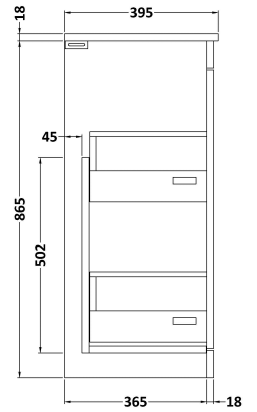

CUSTOMER DATA SHEET

DESCRIPTION: 800 Fs 2-Drawer Vanity With Basin B

CUSTOMER DATA SHEET - FURNITURE

DESCRIPTION: 800 Floor Standing 2-Drawer Basin Unit

PRODUCT DIMENSIONS

Height (mm)	Width (mm)	Depth (mm)	Nett Wgt Kg
865	800	383	38

PACKAGING DIMENSIONS

Height (mm)	Width (mm)	Depth (mm)	Gross Wgt Kg
885	820	405	38

PACKAGING DATA

Box Colour	Brown Cardboard Box		
Box Qty	1	Label Colour	White Label
Label Size	100 x 50	Label Qty	2

OUTER BOX DIMENSIONS (If Applicable)

Height (mm)	Width (mm)	Depth (mm)	Gross Wgt Kg

PRODUCT DETAILS

Country of Origin	United Kingdom
Fitting Instruction	No
Constr' Method	Cam & Wood Dowel
Cabinet Finish	MFC Textured Woodgrain
Cab Thickness (mm)	18
Drawer Included	Yes
No of Shelves	0
Hinge Inc'	Not Applicable
Fixings Inc'	Yes
Handle Inc'	Yes, Supplied
Handle Type	Strap

CUSTOMER DATA SHEET - CERAMICS

DESCRIPTION: Basin 800mm

PRODUCT DIMENSIONS			
Height (mm)	Width (mm)	Depth (mm)	Nett Wgt Kg
170	800	390	16.9

PACKAGING DIMENSIONS			
Height (mm)	Width (mm)	Depth (mm)	Gross Wgt Kg
400	820	200	16.9