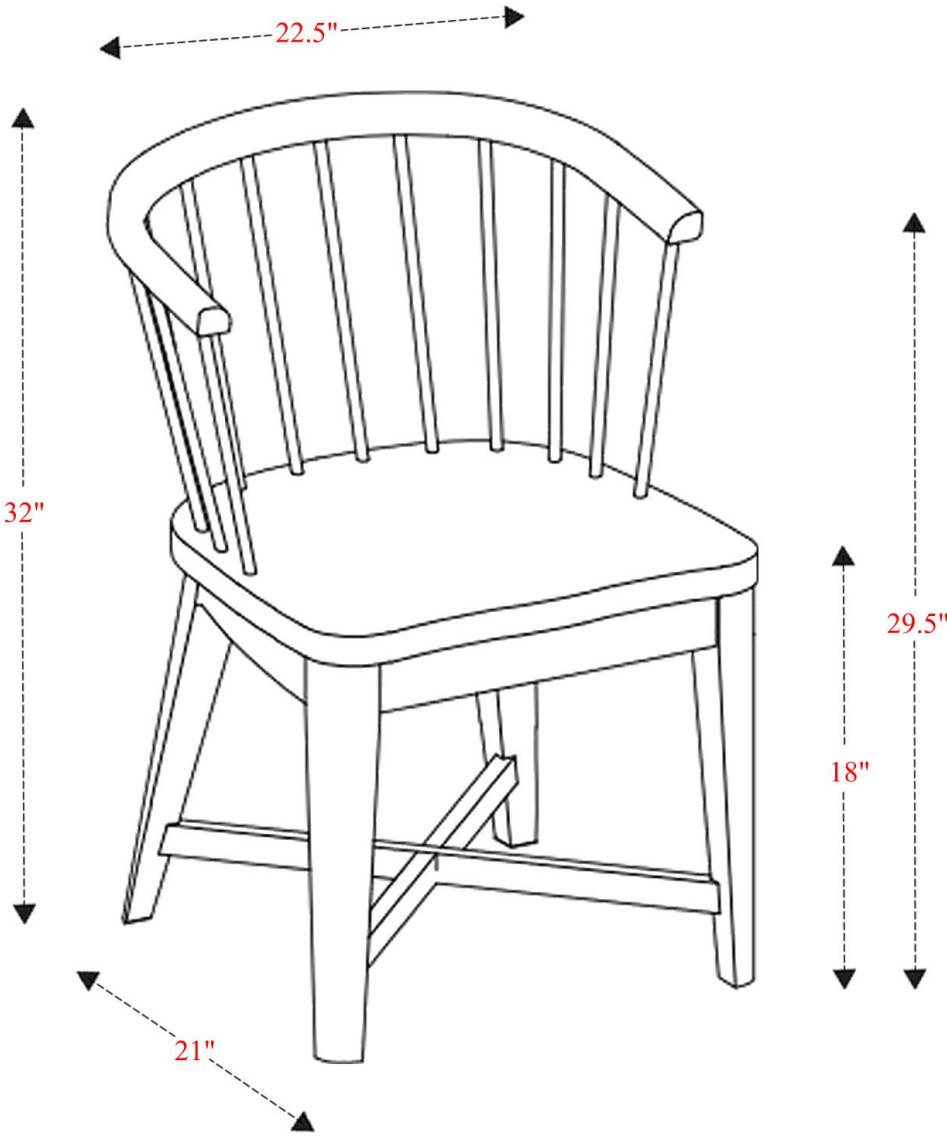

DAME#2118-BLK

Barrel Dining Chair

Overall Dimensions	22.5" x 21" x 32"
Overall Width	22.5"
Overall Depth	21"
Overall Height	32"
Overall Weight	11 lbs
Back Width	22.5"
Back Depth	1.5"
Back Height	14.25"
Arm Width	23"
Arm Depth	1.5"
Arm Height	29.5"
Seat Width	20.5"
Seat Depth	18"
Seat Height	18"

Carton Dimensions: 30.5"W x 25.25"D x 26.5"H