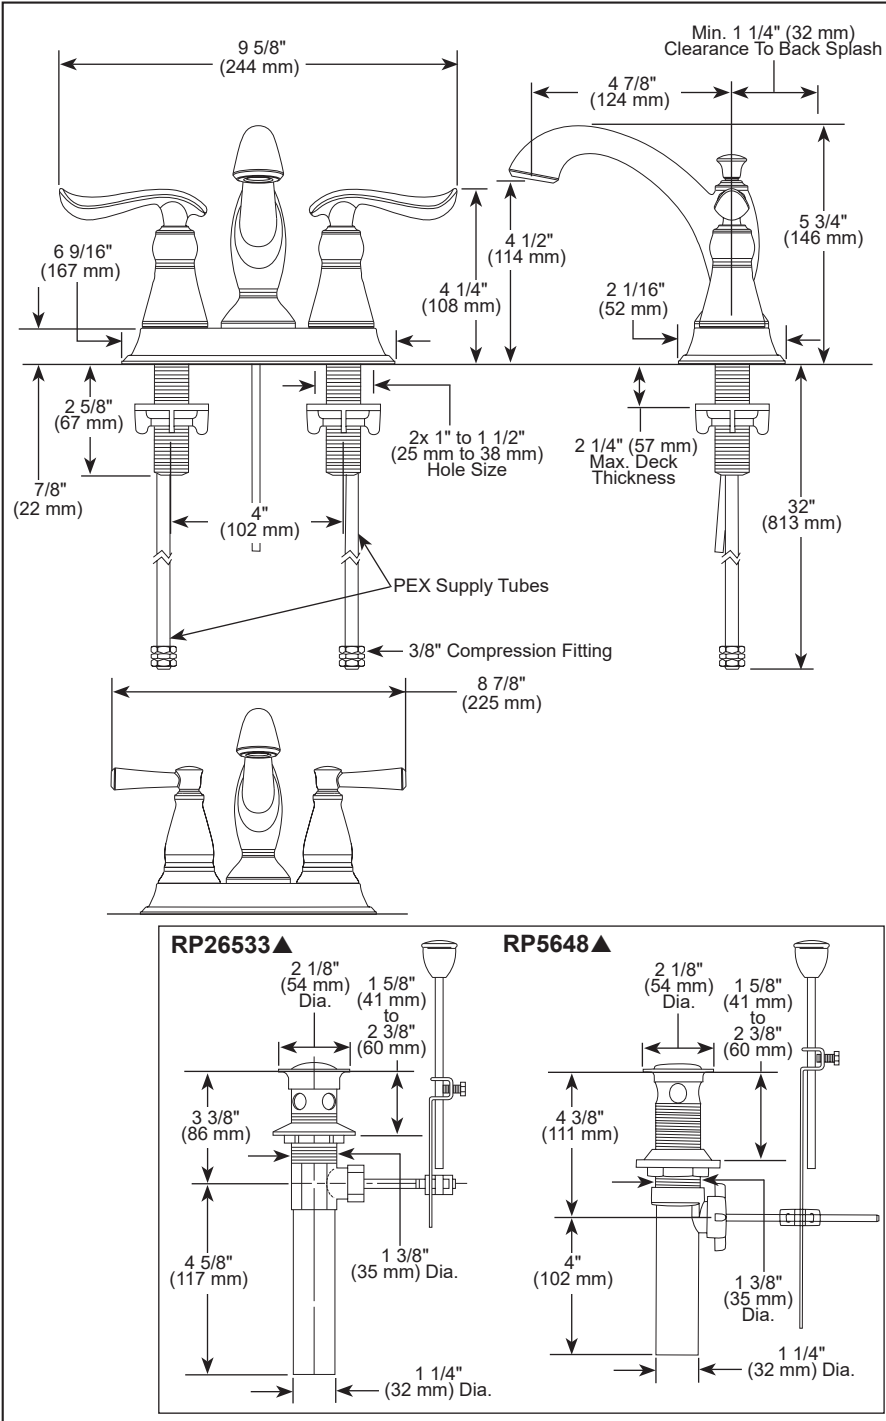

see what Delta can do™

BATHROOM FAUCETS

- Linden® Bath Collection
- Two Handle Deck Mount

FEATURES:

- DIAMOND Seal® Technology

STANDARD SPECIFICATIONS:

- Max flow rate 1.2 gpm @ 60 psi, 4.5 L/min @ 414 kPa
- Three-hole mount
- 1/4 turn handle stops
- Diamond coated ceramic cartridge
- Hot and cold stems are interchangeable
- 3/8" O.D. straight PEX supply tubes
- Models without "TP" suffix have metal drain with pop-up type fitting with plated flange and stopper
- Models with "TP" suffix have polypropylene pop-up type drain fitting with plated metal flange and stopper cap

COMPLIES WITH:

- ASME A112.18.1 / CSA B125.1
- ASME A112.18.2 / CSA B125.2
- EPA WaterSense®
- ICC/ANSI A117.1 - Valve control only

▲ Designate Proper Finish Suffix

Delta Faucet Company reserves the right (1) to make changes in specifications and materials, and (2) to change or discontinue models, both without notice or obligation. Dimensions are for reference only. See current full-line price book or www.deltafaucet.com for finish options and product availability.

DSP-L-2594-MPU-DST Rev. H

Delta Faucet Company

55 E. 111th Street, Carmel, IN 46280
 350 South Edgeware Road, St. Thomas, ON N5P 4L1
 © 2025 Delta Faucet Company