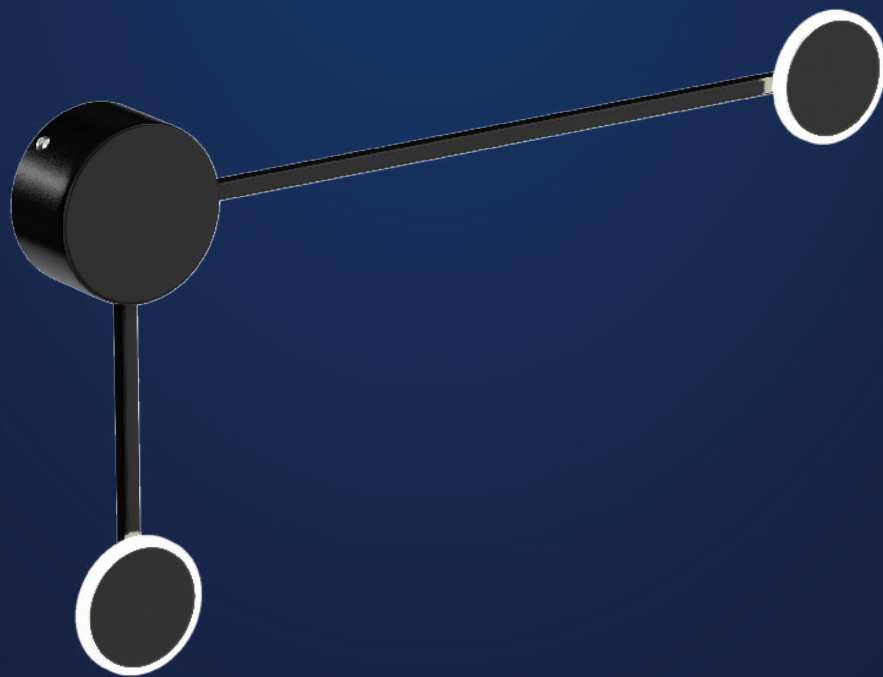

# LED Wall Sconce Lights

## SPECIFICATION

- Dimension: 12.8"×2.4"×26.6"
- Wattage: 6W
- Voltage: 120V
- Temp: 3000K
- Lumens: 300LM
- Dimmable: ELV, DIMMING 5%-100%
- CRI: > 80
- Material: Iron+Aluminum+Acrylic
- Lifespan: 50000hs
- Warranty: 3 years
- Operation temperature: -20°C-40°C

## AVAILABLE FINISH

Black