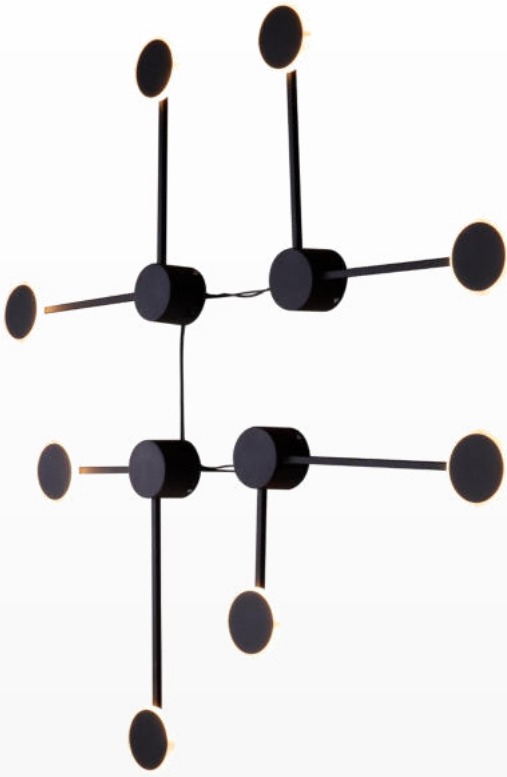

# LED Wall Sconce Lights

## SPECIFICATION

- Dimension: 12.8"×2.4"×26.6"
- Wattage: 6W
- Voltage: 120V
- Temp: 3000K
- Lumens: 300LM
- Dimmable: ELV, DIMMING 5%-100%
- CRI: > 80
- Material: Iron+Aluminum+Acrylic
- Lifespan: 50000hs
- Warranty: 3 years
- Operation temperature: -20°C-40°C