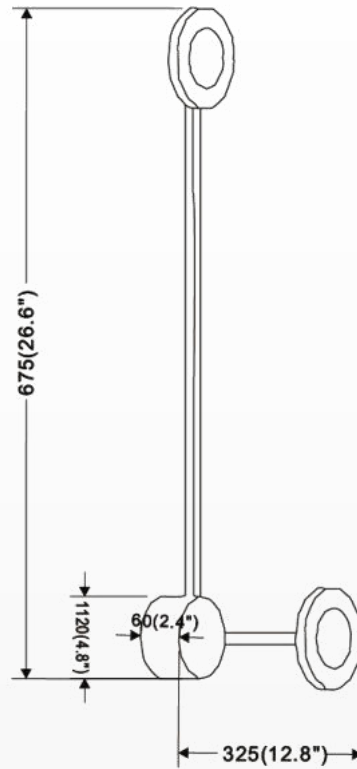

## SPECIFICATION

- Dimension: 12.8"×2.4"×26.6"
- Wattage: 6W
- Voltage: 120V
- Temp: 3000K
- Lumens: 300LM
- Dimmable: ELV, DIMMING 5%-100%
- CRI: > 80
- Material: Iron+Aluminum+Acrylic
- Lifespan: 50000hs
- Warranty: 3 years
- Operation temperature: -20°C-40°C