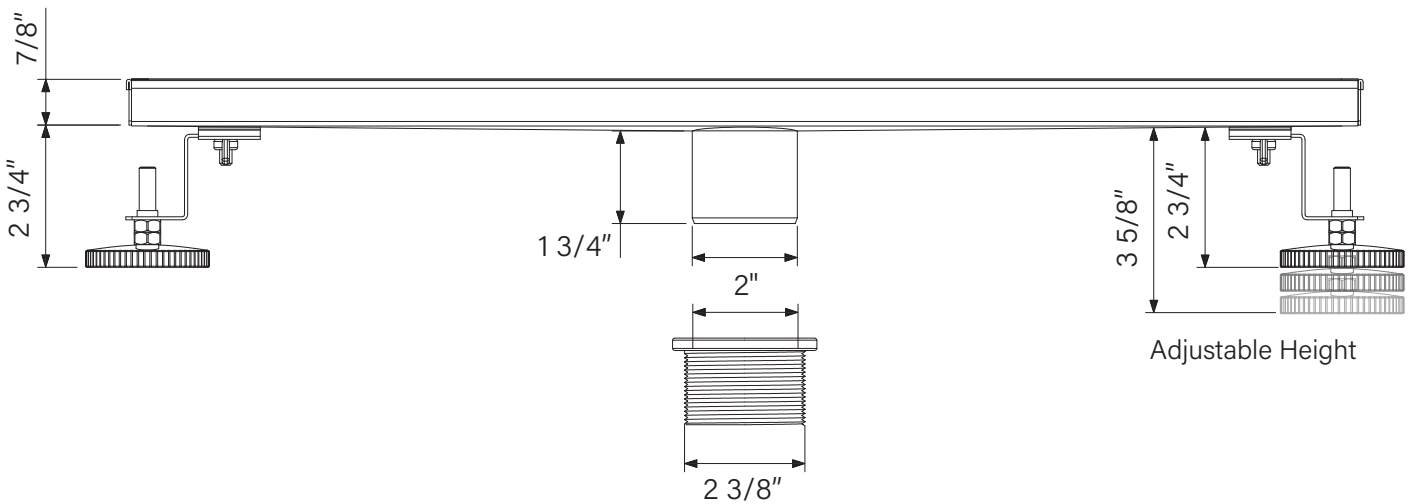

LINEAR DRAIN

42"

2/11/2026

ATTENTION: Dimensions may vary up to 3/8". It is highly recommended to pull all dimensions of actual model for installation and measuring purposes.

MODEL# DRC42