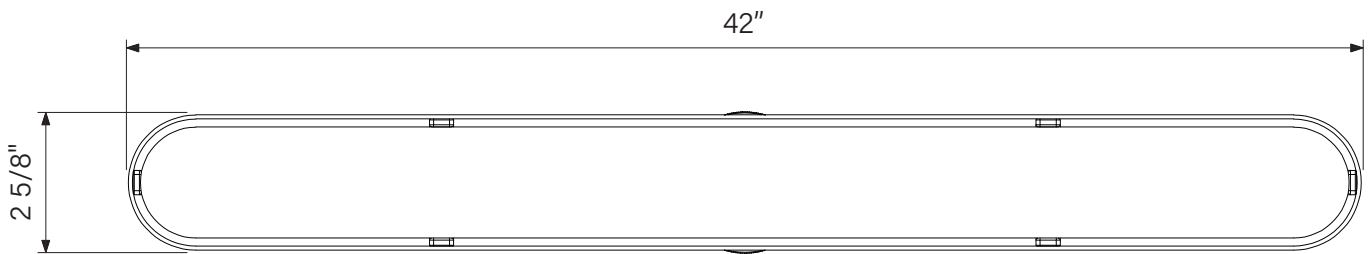

LINEAR DRAIN

42"

2/11/2026

ATTENTION: Dimensions may vary up to 3/8". It is highly recommended to pull all dimensions of actual model for installation and measuring purposes.

MODEL# DRC42