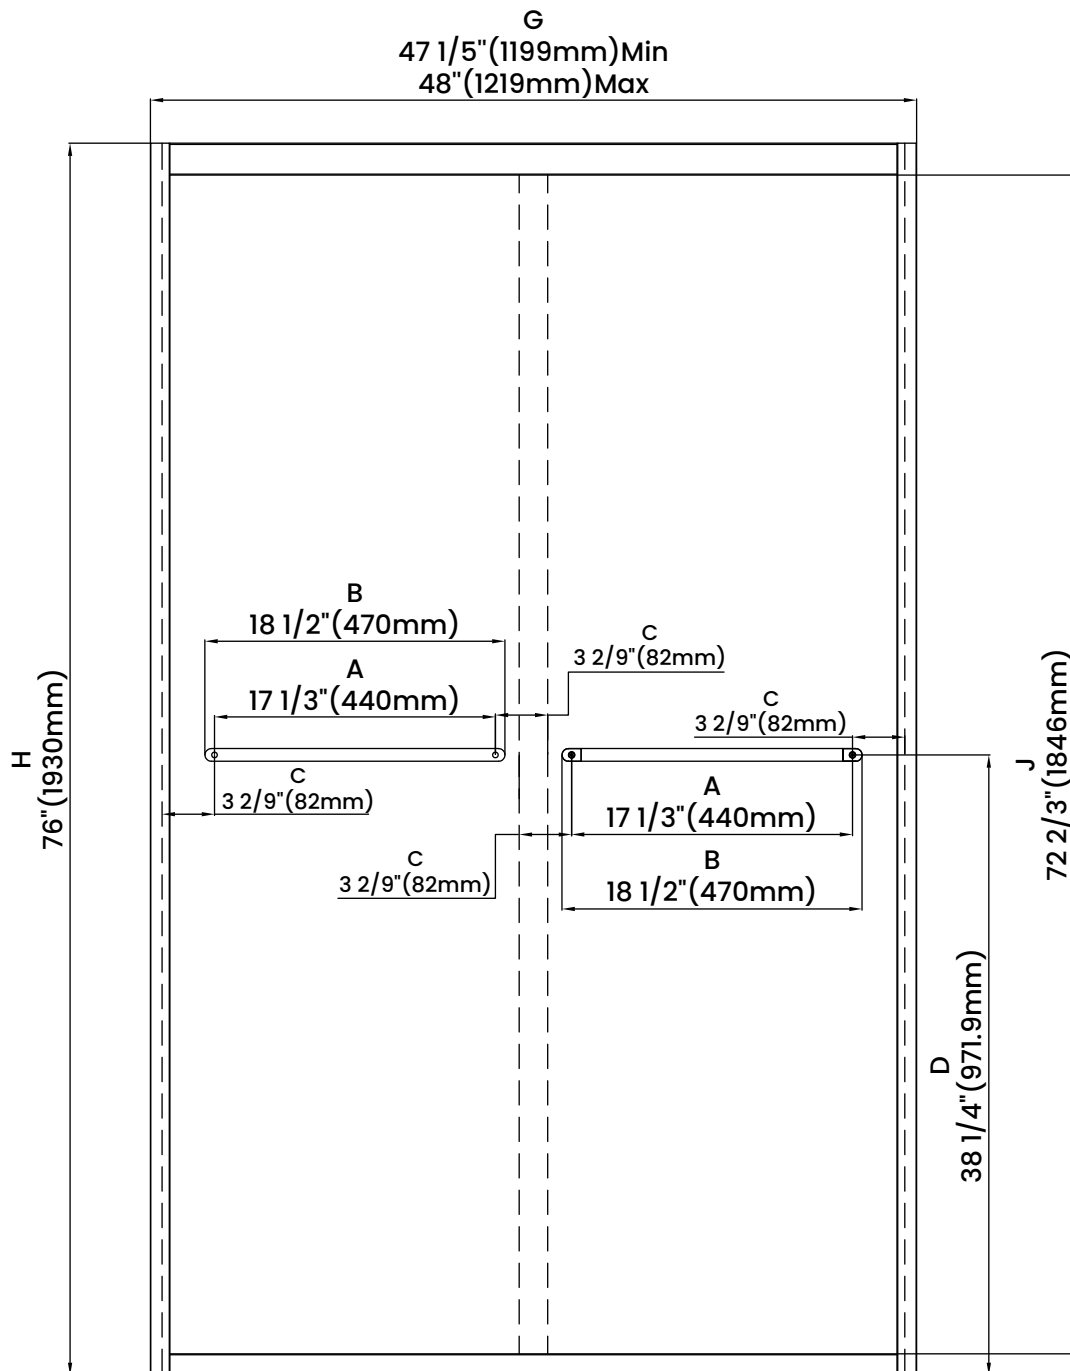

Measurements	
<b>A</b>	Distance Between Handle Holes
<b>B</b>	Handle Length
<b>C</b>	Distance Between Handle Holes To The Side
<b>D</b>	Distance Between Handle Holes To The Bottom
<b>F</b>	Walk-In Width
<b>G</b>	Min/Max Shower Door Width
<b>H</b>	Shower Door Height
<b>J</b>	Walk Through Opening Height

Measurements provided are in mm and inches.

Measurements	
<b>A</b>	Distance Between Handle Holes
<b>B</b>	Handle Length
<b>C</b>	Distance Between Handle Holes To The Side
<b>D</b>	Distance Between Handle Holes To The Bottom
<b>F</b>	Walk-In Width
<b>G</b>	Min/Max Shower Door Width
<b>H</b>	Shower Door Height
<b>J</b>	Walk Through Opening Height

Measurements provided are in mm and inches.