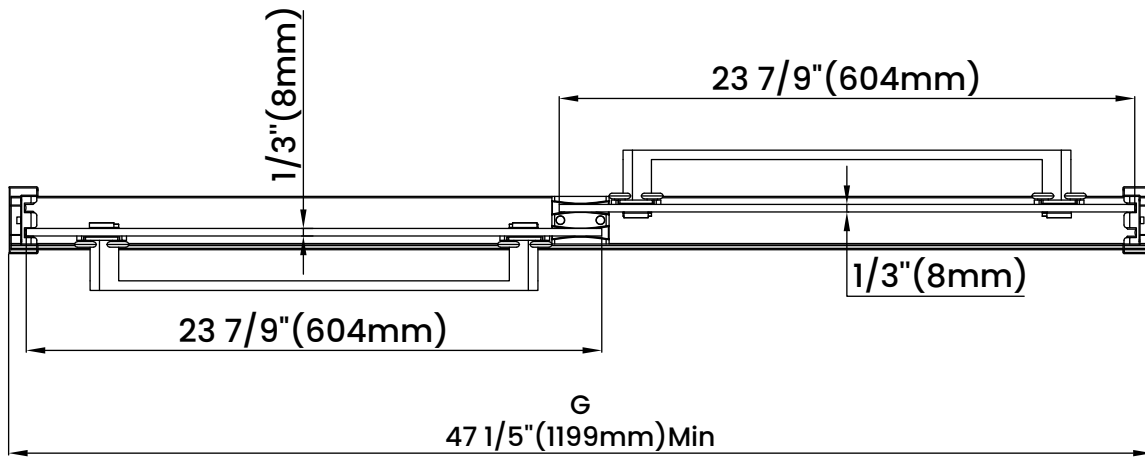

Measurements	
<b>A</b>	Distance Between Handle Holes
<b>B</b>	Handle Length
<b>C</b>	Distance Between Handle Holes To The Side
<b>D</b>	Distance Between Handle Holes To The Bottom
<b>F</b>	Walk-In Width
<b>G</b>	Min/Max Shower Door Width
<b>H</b>	Shower Door Height
<b>J</b>	Walk Through Opening Height

Measurements provided are in mm and inches.

Measurements	
<b>A</b>	Distance Between Handle Holes
<b>B</b>	Handle Length
<b>C</b>	Distance Between Handle Holes To The Side
<b>D</b>	Distance Between Handle Holes To The Bottom
<b>F</b>	Walk-In Width
<b>G</b>	Min/Max Shower Door Width
<b>H</b>	Shower Door Height
<b>J</b>	Walk Through Opening Height

Measurements provided are in mm and inches.