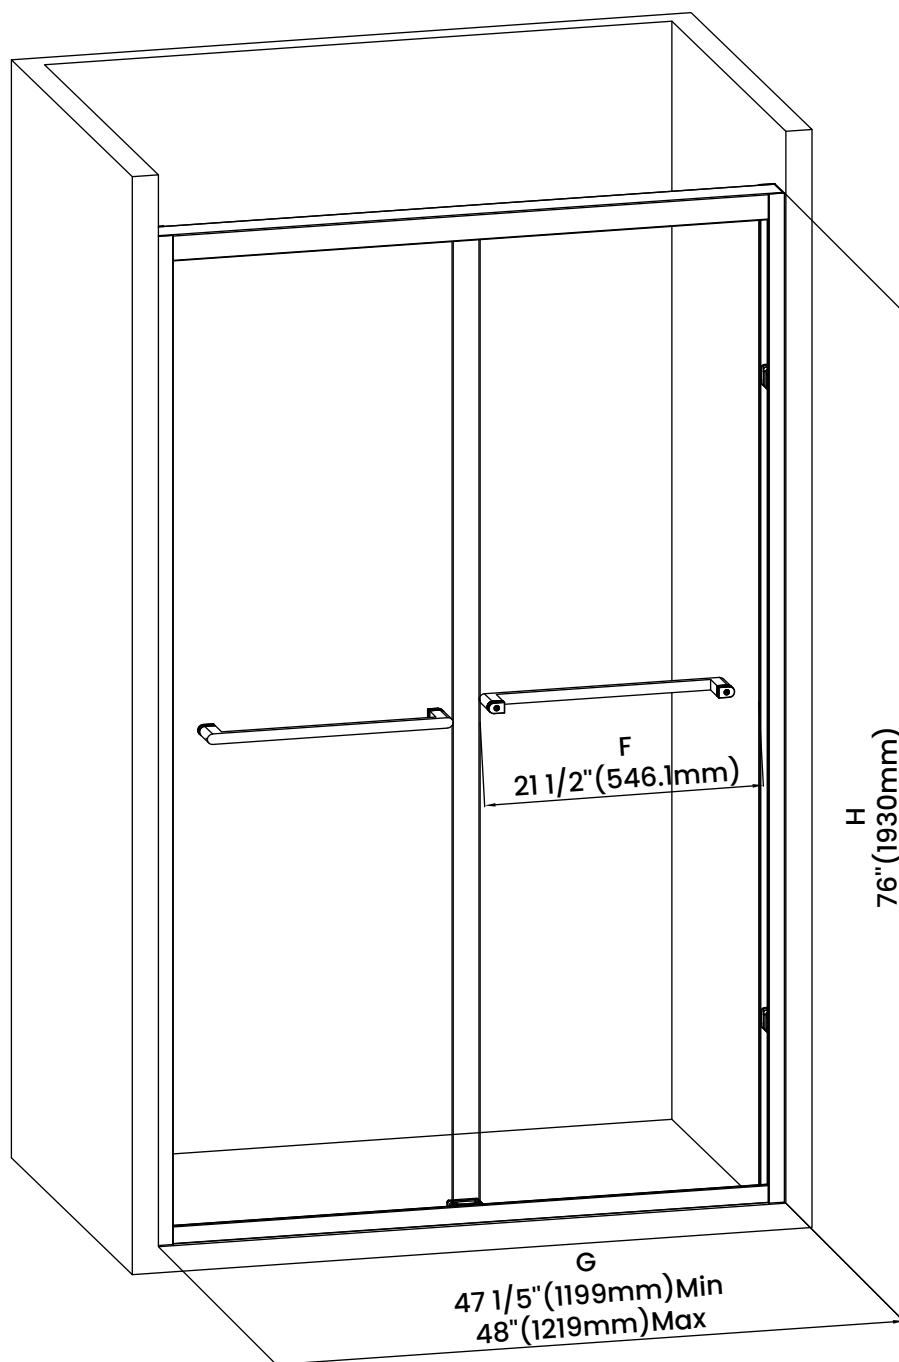

Measurements	
<b>A</b>	Distance Between Handle Holes
<b>B</b>	Handle Length
<b>C</b>	Distance Between Handle Holes To The Side
<b>D</b>	Distance Between Handle Holes To The Bottom
<b>F</b>	Walk-In Width
<b>G</b>	Min/Max Shower Door Width
<b>H</b>	Shower Door Height
<b>J</b>	Walk Through Opening Height

Measurements provided are in mm and inches.

Measurements	
<b>A</b>	Distance Between Handle Holes
<b>B</b>	Handle Length
<b>C</b>	Distance Between Handle Holes To The Side
<b>D</b>	Distance Between Handle Holes To The Bottom
<b>F</b>	Walk-In Width
<b>G</b>	Min/Max Shower Door Width
<b>H</b>	Shower Door Height
<b>J</b>	Walk Through Opening Height

Measurements provided are in mm and inches.