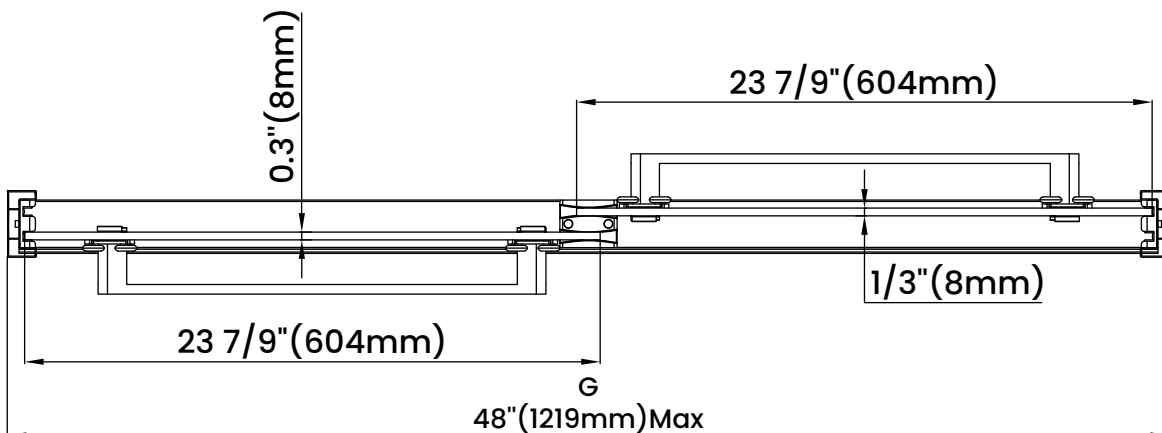

Measurements	
<b>A</b>	Distance Between Handle Holes
<b>B</b>	Handle Length
<b>C</b>	Distance Between Handle Holes To The Side
<b>D</b>	Distance Between Handle Holes To The Bottom
<b>F</b>	Walk-In Width
<b>G</b>	Min/Max Shower Door Width
<b>H</b>	Shower Door Height
<b>J</b>	Walk Through Opening Height

Measurements provided are in mm and inches.

Measurements	
<b>A</b>	Distance Between Handle Holes
<b>B</b>	Handle Length
<b>C</b>	Distance Between Handle Holes To The Side
<b>D</b>	Distance Between Handle Holes To The Bottom
<b>F</b>	Walk-In Width
<b>G</b>	Min/Max Shower Door Width
<b>H</b>	Shower Door Height
<b>J</b>	Walk Through Opening Height

Measurements provided are in mm and inches.