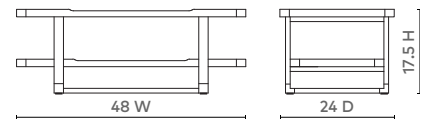

AUSTIN SIDE TABLE, ESPRESSO OAK

---

AUS-300-94

- 48w x 24d x 17.5h
- Straight Grain Espresso Oak with Octagonal Bleached Cane
- Tempered Glass on Top and Shelf
- 1 Fixed Shelf
- Bronze Accents

ESPRESSO  
OAK