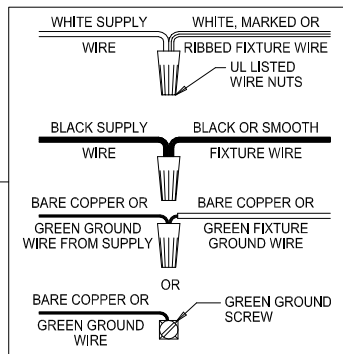

Assembly & Installation Instructions

CAUTION: Read instructions carefully and turn electricity off at main circuit breaker panel before beginning installation.

*****

WARNING - If any Special Control Devices are used with this Fixture, Follow the Instructions Carefully to assure full compliance with N.E.C. requirements. If there are any questions, contact a Qualified Electrical Contractor.

CAUTION - All glass is fragile, use care when handling Glass component(s) and or Lamp(s).

*****

CANOPY MOUNTING & WIRE CONNECTION ASSEMBLY STEPS:

1. D,E → A
2. R → D
3. B,A → C
4. F → G
5. H,J → D
6. U,T → X
7. Y → X

**B, C, G & T
(NOT FURNISHED)
(NO INCLUIDA)
(NON FOURNIE)**