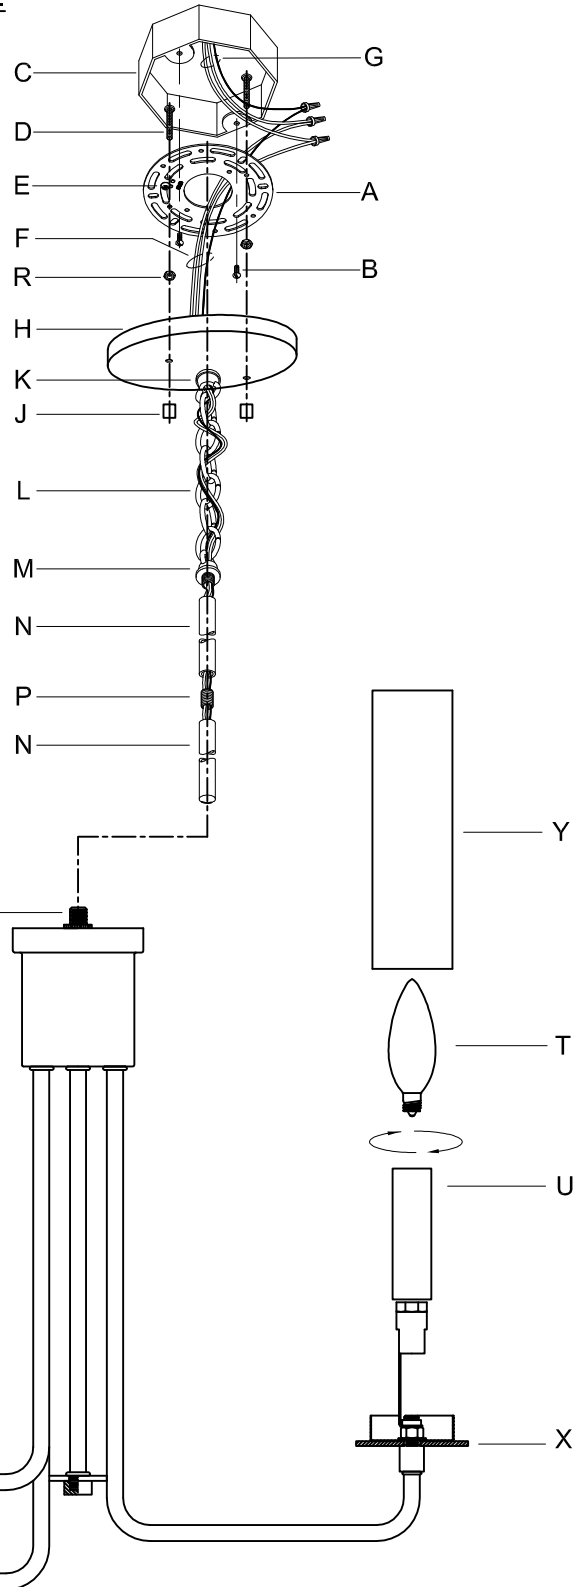

# Assembly & Installation Instructions

**CAUTION:** Read instructions carefully and turn electricity off at main circuit breaker panel before beginning installation.

\*\*\*\*\*

**WARNING -** If any Special Control Devices are used with this Fixture, Follow the Instructions Carefully to assure full compliance with N.E.C. requirements. If there are any questions, contact a Qualified Electrical Contractor.  
**CAUTION -** All glass is fragile, use care when handling Glass component(s) and or Lamp(s).

## CANOPY MOUNTING & WIRE CONNECTION ASSEMBLY STEPS:

1. D,E → A
2. R → D
3. B,A → C
4. F → P,N,M
5. N → S
6. M → N
7. L → M,K — 
8. F → L,K,H
9. F → G — 
10. J,K → H
11. U,T → X
12. Y → X

**B, C, G & T  
 (NOT FURNISHED)  
 (NO INCLUIDA)  
 (NON FOURNIE)**

## CANOPY MOUNTING & WIRE CONNECTION ASSEMBLY STEPS:

1. D,E → A
2. R → D
3. B,A → C
4. F → G 
5. H,J → D
6. U,T → X
7. Y → X

**B, C, G & T  
(NOT FURNISHED)  
(NO INCLUIDA)  
(NON FOURNIE)**