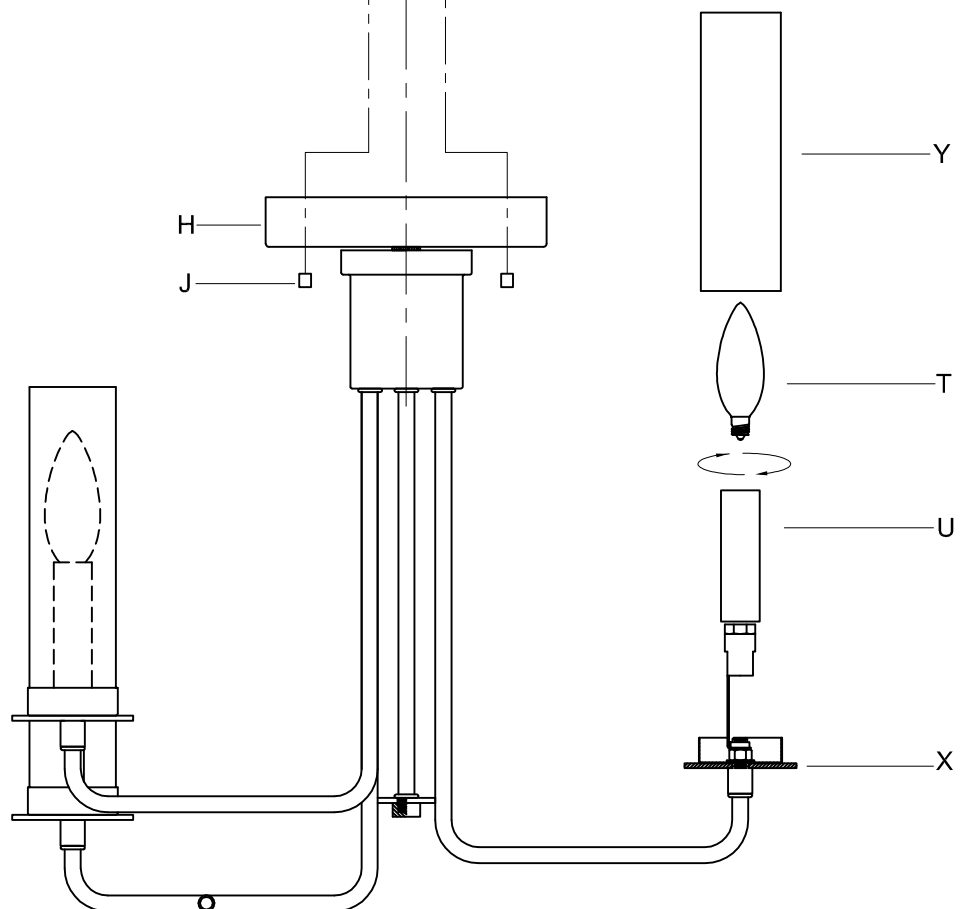

# Assembly & Installation Instructions

**CAUTION:** Read instructions carefully and turn electricity off at main circuit breaker panel before beginning installation.

\*\*\*\*\*

**WARNING -** If any Special Control Devices are used with this Fixture, Follow the Instructions Carefully to assure full compliance with N.E.C. requirements. If there are any questions, contact a Qualified Electrical Contractor.

## CANOPY MOUNTING & WIRE CONNECTION ASSEMBLY STEPS:

1. D,E → A
2. R → D
3. B,A → C
4. F → G 
5. H,J → D
6. U,T → X
7. Y → X

**B, C, G & T  
(NOT FURNISHED)  
(NO INCLUIDA)  
(NON FOURNIE)**