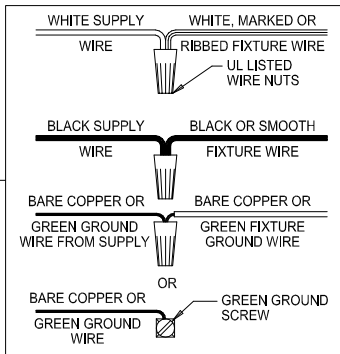

# Assembly & Installation Instructions

**CAUTION:** Read instructions carefully and turn electricity off at main circuit breaker panel before beginning installation.

\*\*\*\*\*

**WARNING -** If any Special Control Devices are used with this Fixture, Follow the Instructions Carefully to assure full compliance with N.E.C. requirements. If there are any questions, contact a Qualified Electrical Contractor.  
**CAUTION -** All glass is fragile, use care when handling Glass component(s) and or Lamp(s).

## CANOPY MOUNTING & WIRE CONNECTION ASSEMBLY STEPS:

1. D,E → A
2. R → D
3. B,A → C
4. F → P,N,M
5. N → S
6. M → N
7. L → M,K — 
8. F → L,K,H
9. F → G — 
10. J,K → H
11. U,T → X
12. Y → X

**B, C, G & T  
 (NOT FURNISHED)  
 (NO INCLUIDA)  
 (NON FOURNIE)**