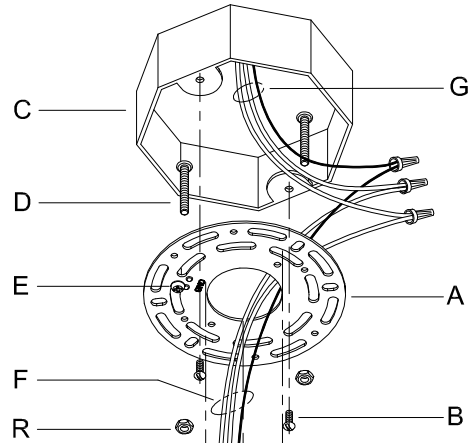

## CANOPY MOUNTING & WIRE CONNECTION ASSEMBLY STEPS:

1. D,E → A
2. R → D
3. B,A → C
4. F → P,N,M
5. N → S
6. M → N
7. L → M,K — 
8. F → L,K,H
9. F → G — 
10. J,K → H
11. U,T → X
12. Y → X

**B, C, G & T  
 (NOT FURNISHED)  
 (NO INCLUIDA)  
 (NON FOURNIE)**

# Assembly & Installation Instructions

**CAUTION:** Read instructions carefully and turn electricity off at main circuit breaker panel before beginning installation.

\*\*\*\*\*

**WARNING -** If any Special Control Devices are used with this Fixture, Follow the Instructions Carefully to assure full compliance with N.E.C. requirements. If there are any questions, contact a Qualified Electrical Contractor.

## CANOPY MOUNTING & WIRE CONNECTION ASSEMBLY STEPS:

1. D,E → A
2. R → D
3. B,A → C
4. F → G 
5. H,J → D
6. U,T → X
7. Y → X

**B, C, G & T  
(NOT FURNISHED)  
(NO INCLUIDA)  
(NON FOURNIE)**