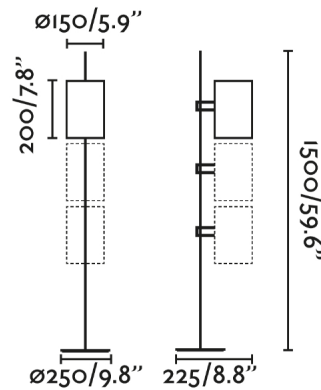

Floor lamp with a cylindrical shape in green finish designed by Faro Lab . A unique design to give a modern touch to any space. Allows the light to be directed more firmly. Black structure.

General characteristics

Fixation	Floor
voltage	120V
Hertz	60Hz
Cable length	0.03 ft
Switch type	On/Off
Max. Power	15W

Material

Body/Structure	Steel
Screen	Steel

Finish

Body/Structure	Matt Black
Screen	Green
Location	Dry locations only
US Certification	Portátiles ETLus