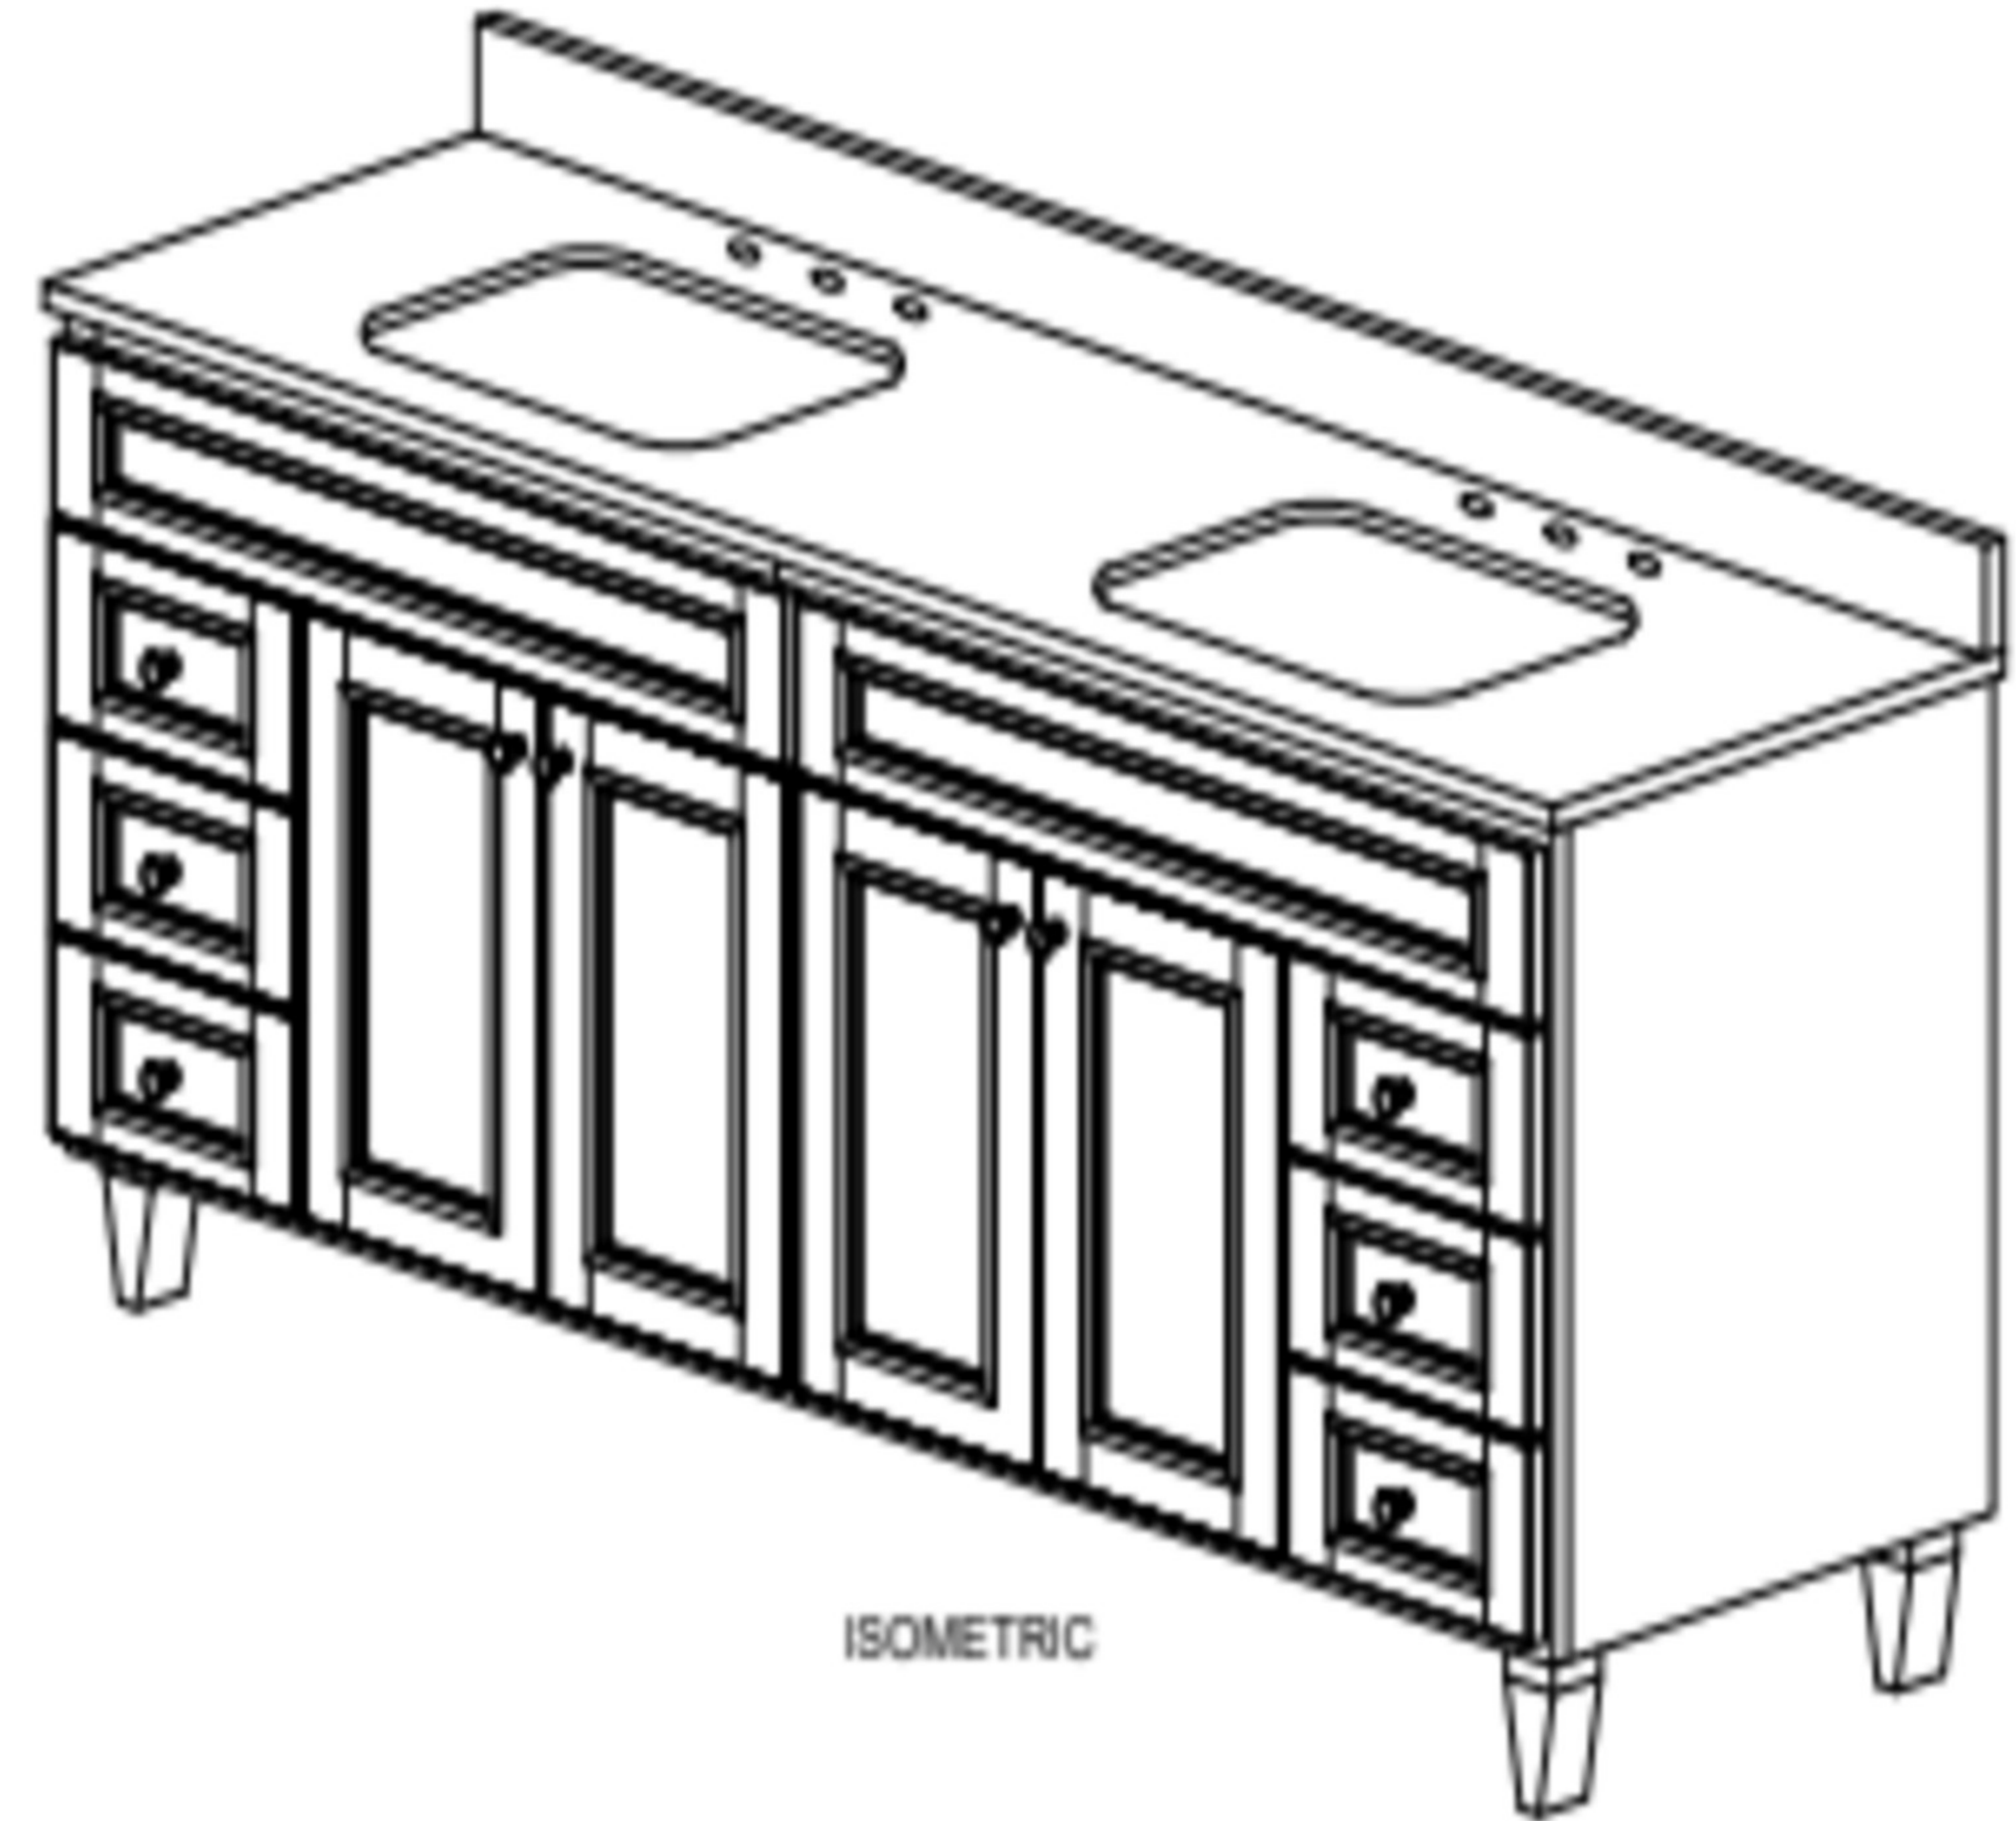

Braetyn 72IN 2PC  
B00472P2

ASSEMBLY

Hardware:  
Knob #530851

TOP VIEW

ISOMETRIC

FRONT VIEW

SIDE VIEW