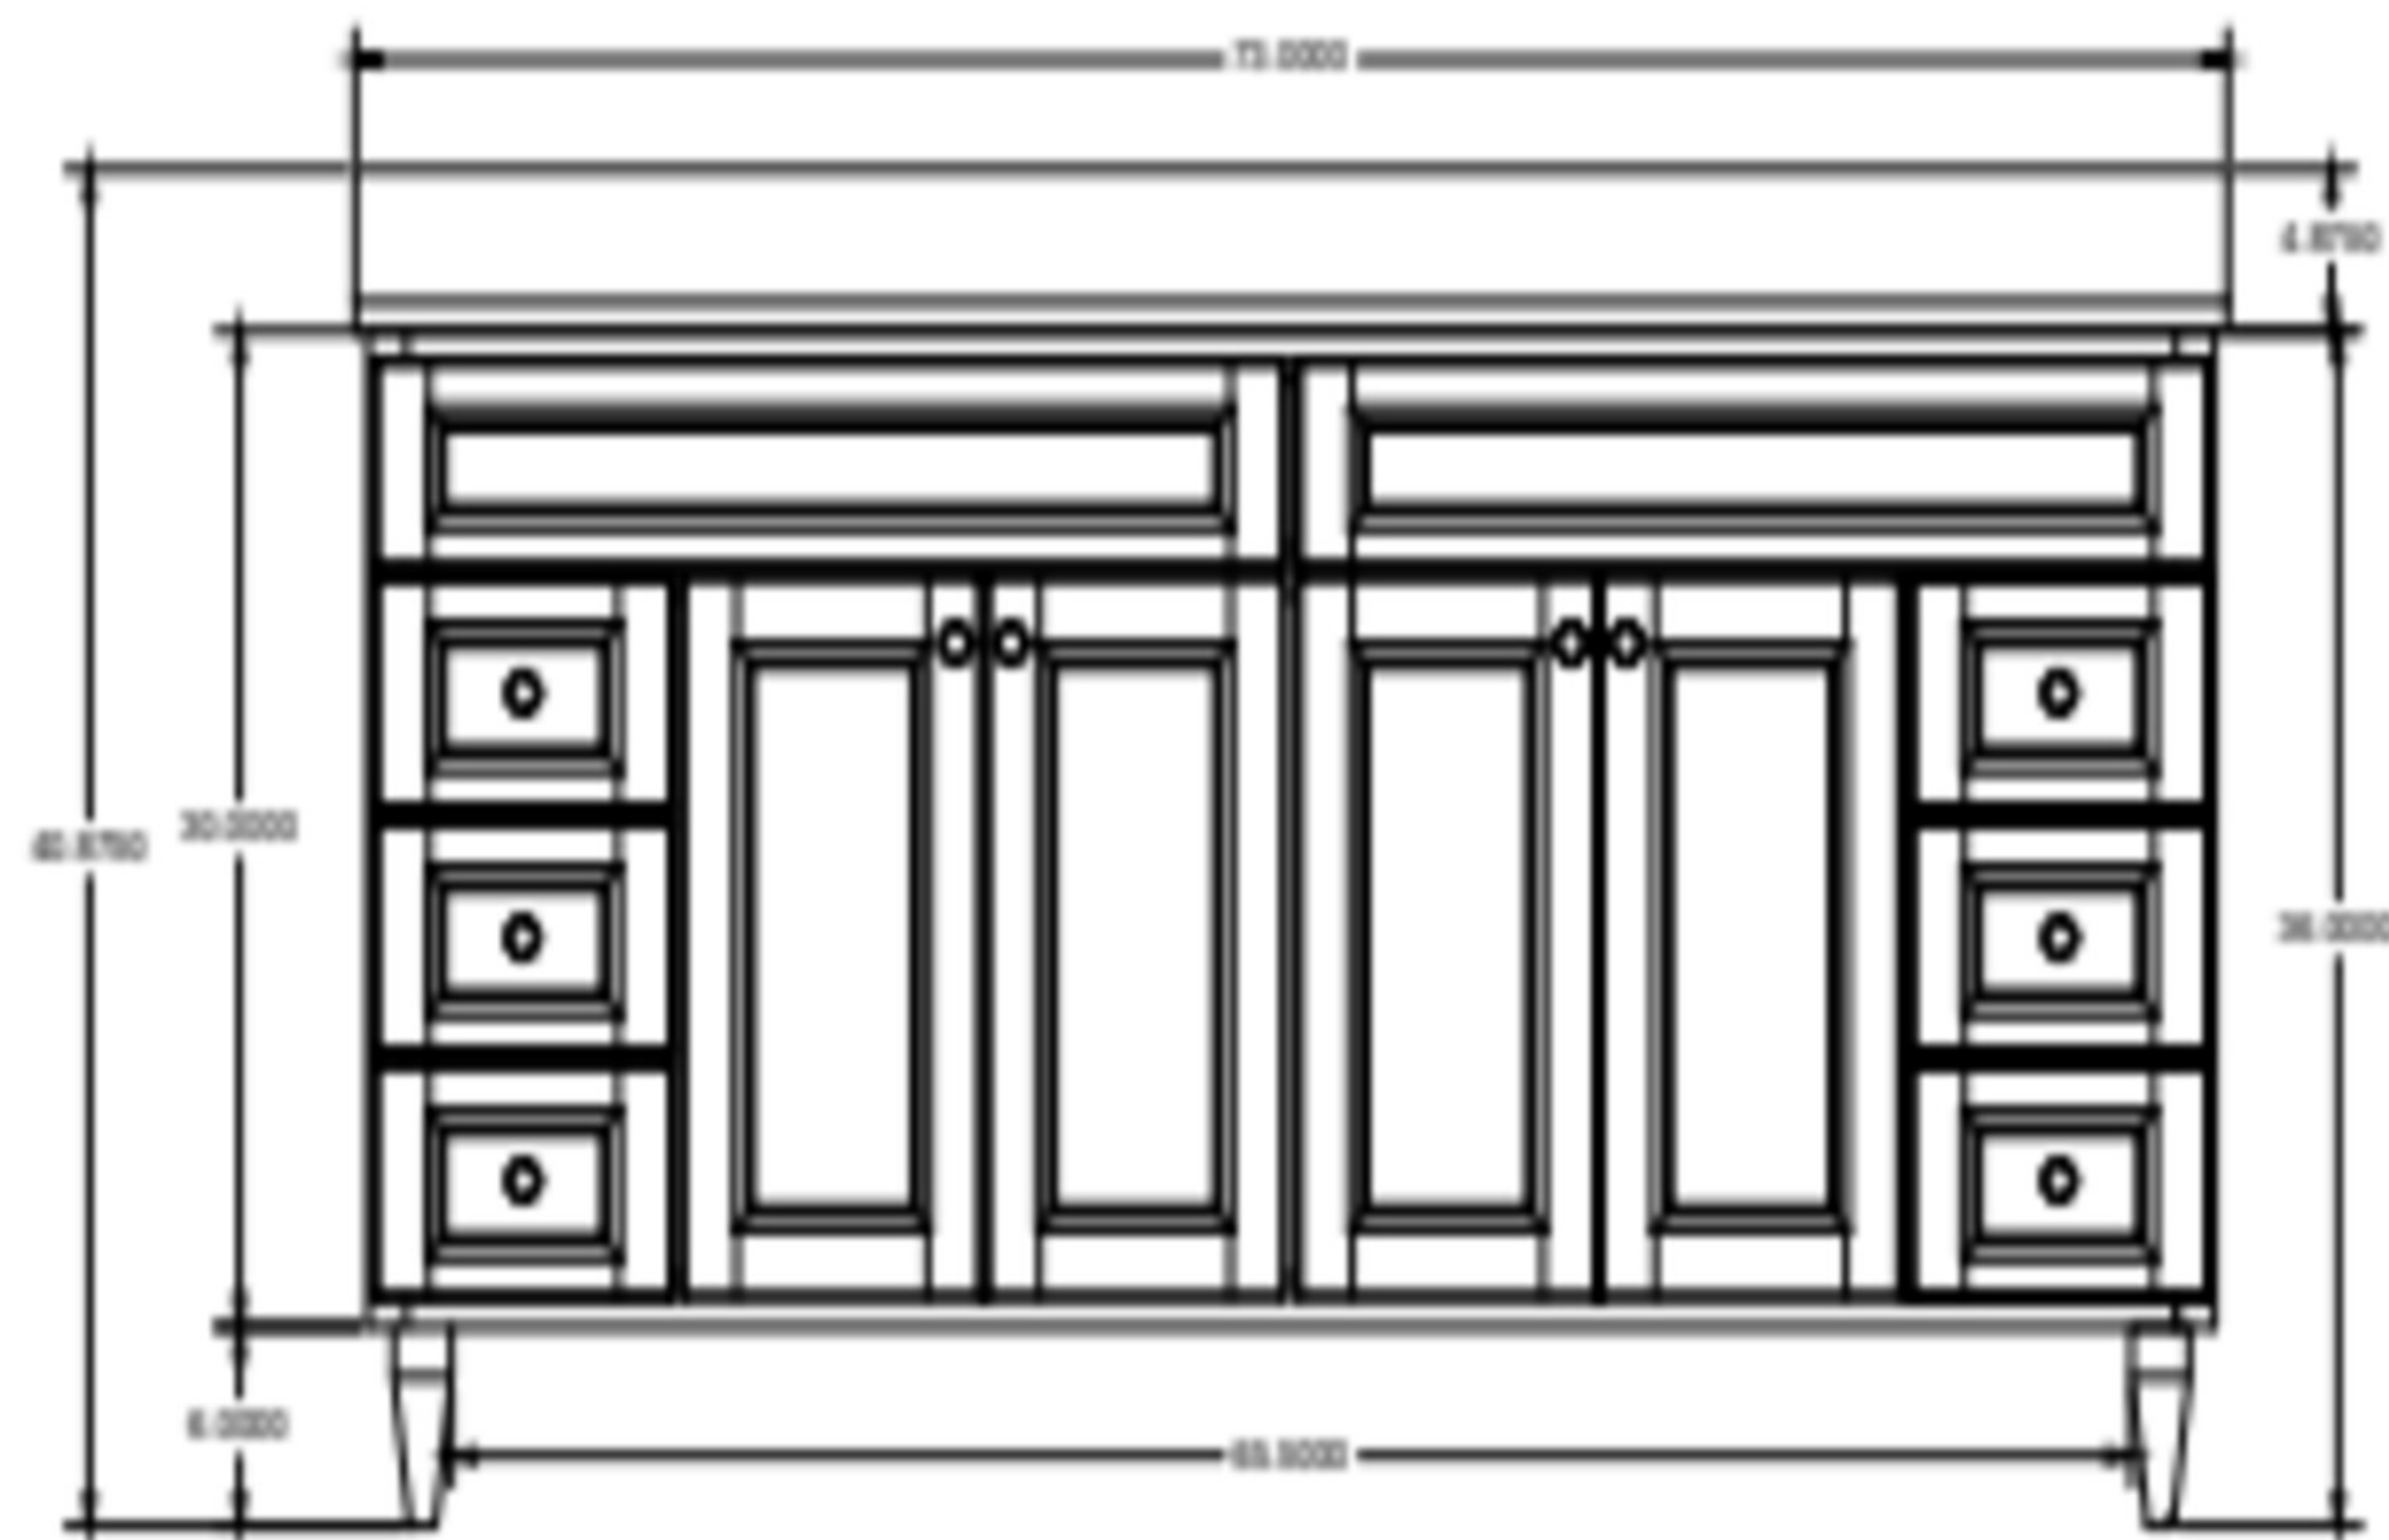

Braetyn 72IN 2PC  
B00472P2

ASSEMBLY

Hardware:  
Knob #530851

TOP VIEW

ISOMETRIC

FRONT VIEW

SIDE VIEW