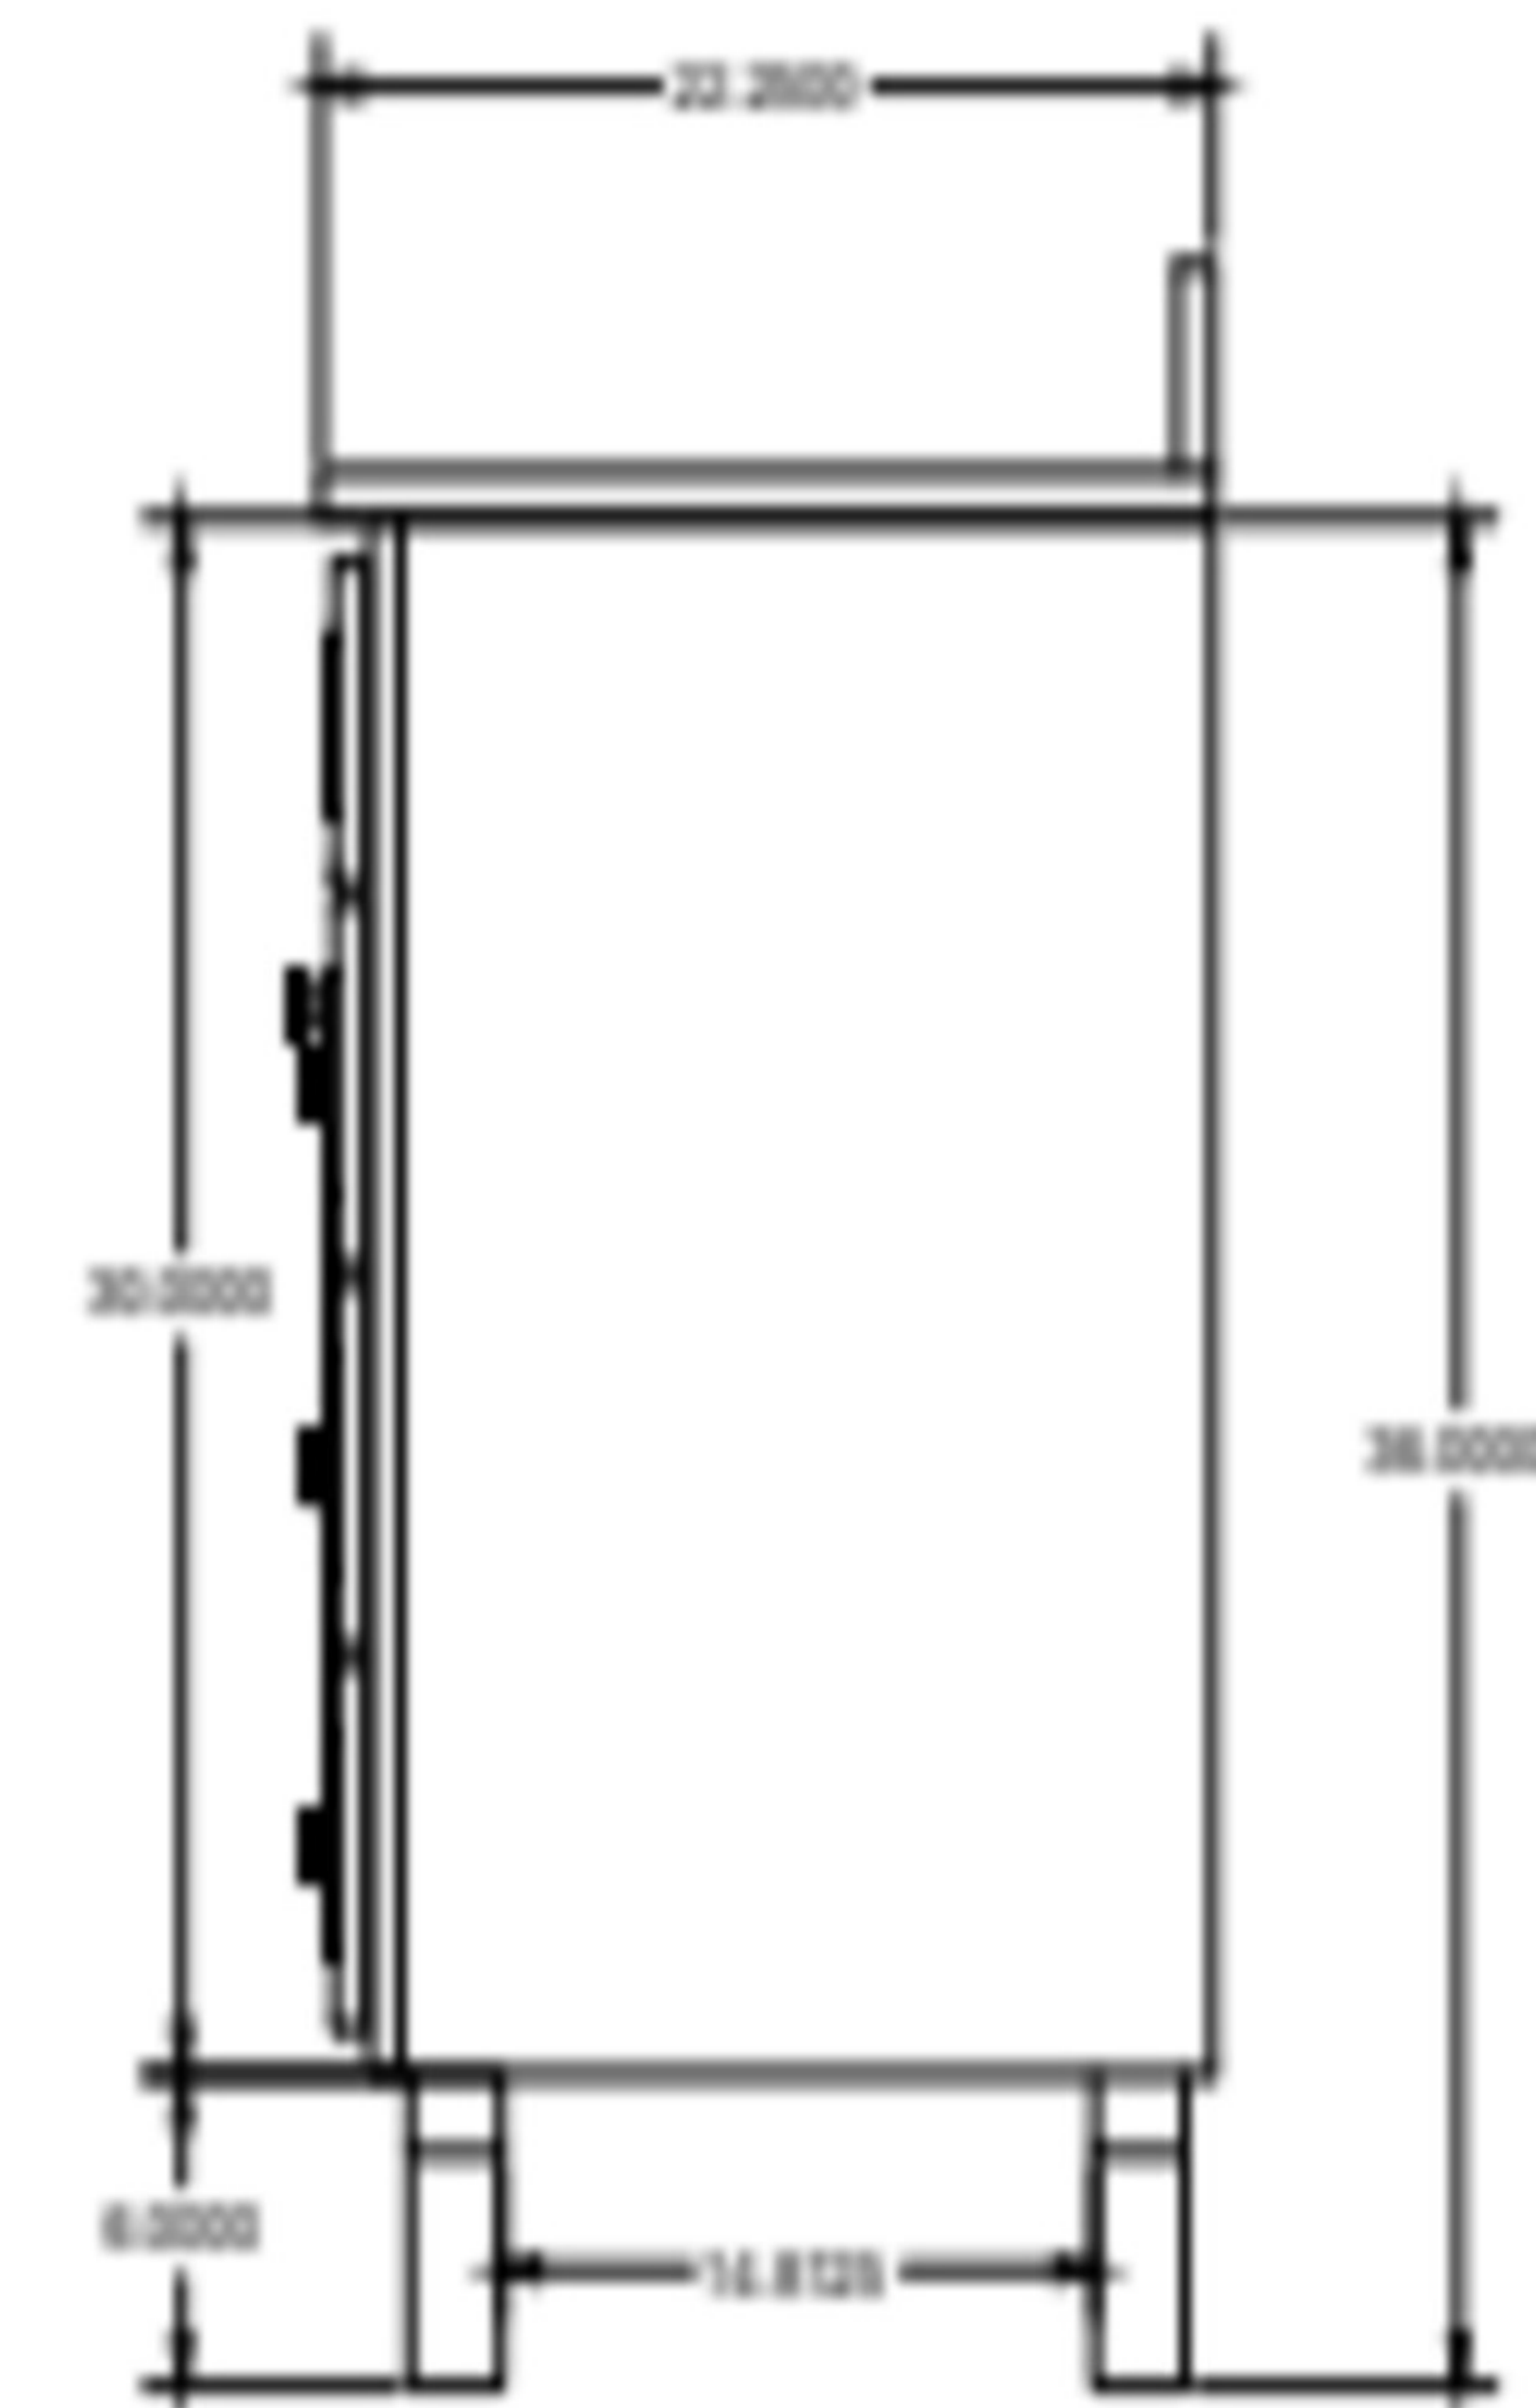

Braetyn 72IN 2PC  
B00472P2

ASSEMBLY

Hardware:  
Knob #530851

TOP VIEW

ISOMETRIC

FRONT VIEW

SIDE VIEW