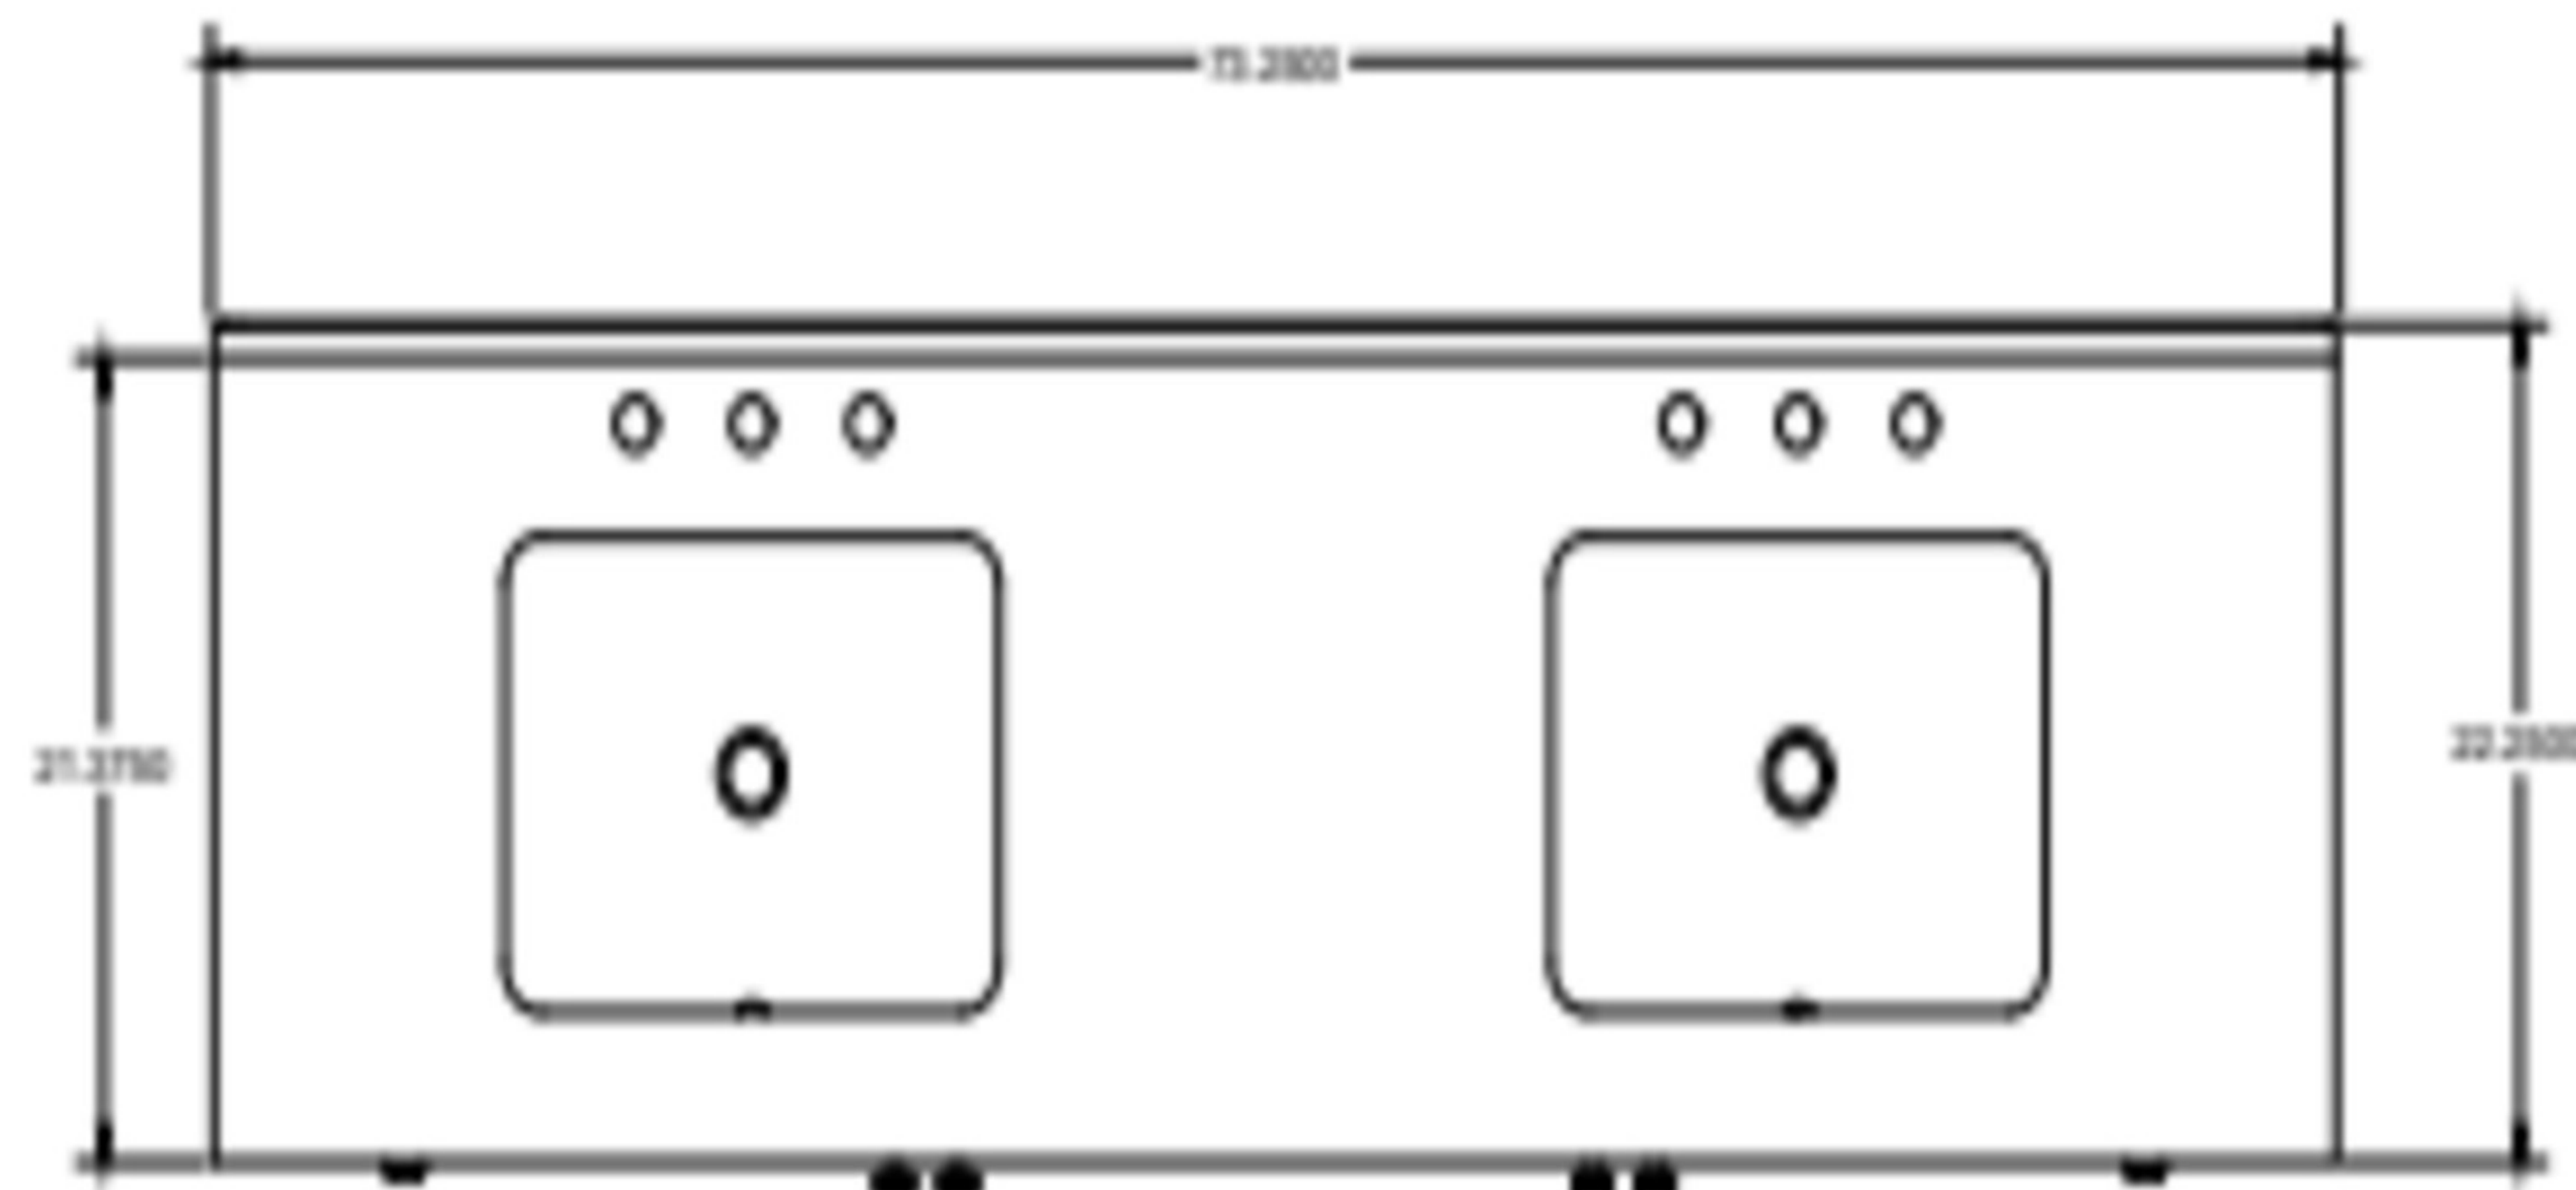

Braetyn 72IN 2PC  
B00472P2

ASSEMBLY

Hardware:  
Knob #530851

TOP VIEW

ISOMETRIC

FRONT VIEW

SIDE VIEW