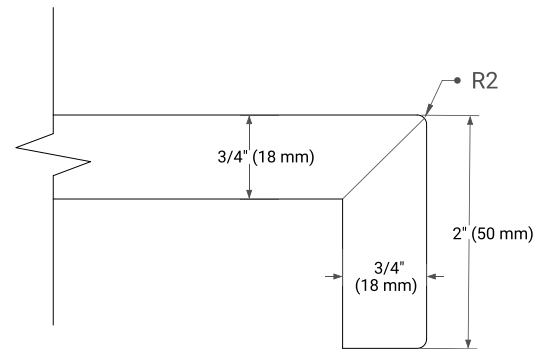

EDGE SIDE VIEW