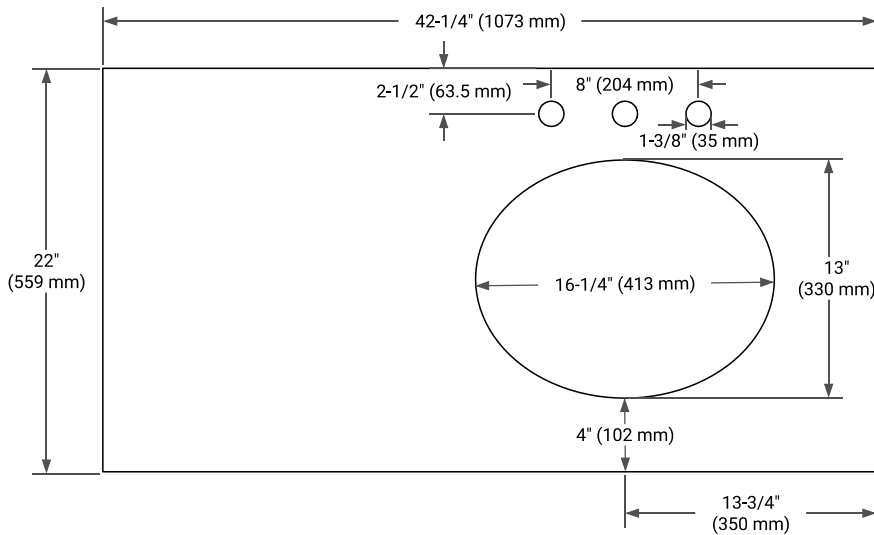

42" RIGHT OVAL SINK COUNTERTOP WITH 2 IN. THICKNESS

OVERALL DIMENSIONS

42.25" W x 22" D x 2" H

COUNTERTOP OPTIONS

FEATURES

- Solid countertop with mitered edges & seams
- Undermount white oval sink
- Pre-drilled for 8" widespread faucet

INCLUDED

- Countertop
- Matching Backsplash
- Oval Sink

COUNTERTOP PLAN VIEW