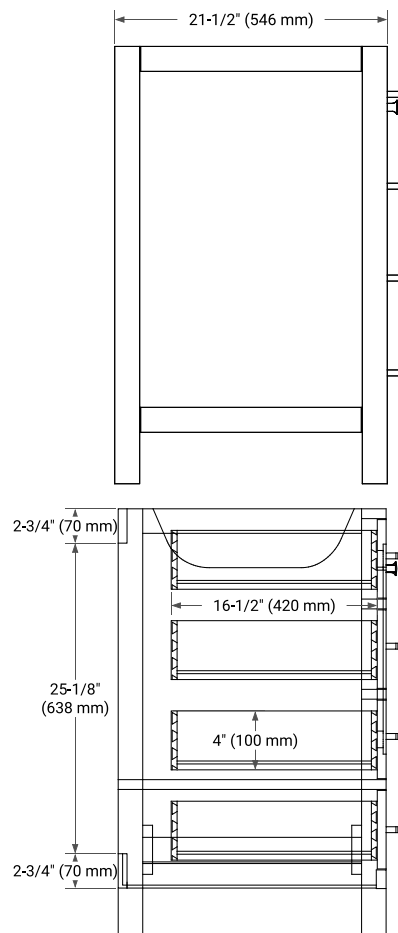

# 42" RIGHT OFFSET CABINET

## BASE CABINET DIMENSIONS

42" W x 21.5" D x 34.5" H

## PLAN VIEW

## OVERALL DIMENSIONS

42.25" W x 22" D x 2" H