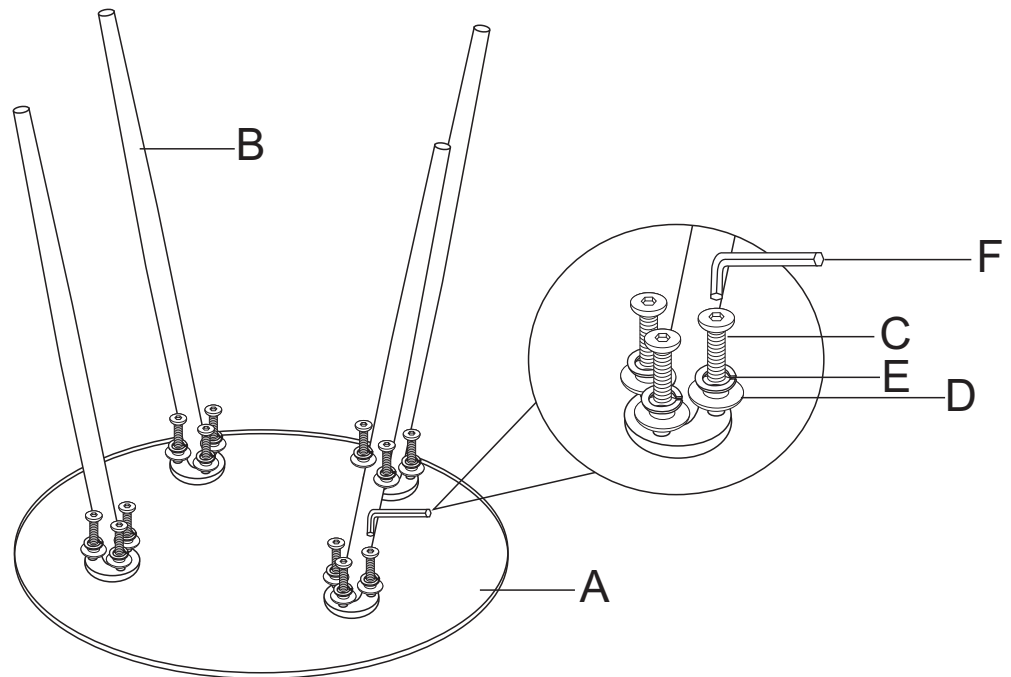

CHICO-80-CL-WO

1

2

Ax1

Bx4

Cx12

M6x10mm

Dx12

∅6x∅16x1.5mm

Ex12

∅6

Fx1

SPARE Ersatzteile

Cx1

M6x10mm

Dx1

∅6x∅16x1.5mm

Ex1

∅6