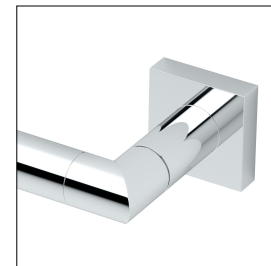

Glam Too Collection

Towel Bar Specifications

Sleek and striking, the Glam Too collection captures the perfect balance of simplicity and sophistication.

PRODUCT FEATURES

GEOMETRY MEETS GLAMOUR

The Glam Too towel bar combines a square backplate with oversized elements for a bold, modern statement. **7/8" Towel Bar**

BUILT TO LAST, BACKED BY GATCO

Precision-crafted from premium materials, this towel bar is backed by Gatco's Lifetime Replacement Policy, ensuring durability and peace of mind for years to come.

VERSATILE FINISHES

Available in Matte Black, Satin Nickel, and Chrome —coordinate effortlessly with towel rings, grab bars, and more from our full collection.

EASY + SECURE INSTALLATION

Includes our brand new **EZ Anchor hardware kit** - requiring no drill - and step-by-step instructions, making DIY installation quick and hassle-free —perfect for homeowners and contractors alike.