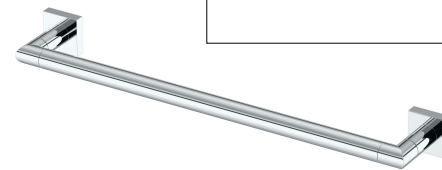

Glam Too Collection

Towel Bar Specifications

Sleek and striking, the Glam Too collection captures the perfect balance of simplicity and sophistication.

PRODUCT FEATURES

GEOMETRY MEETS GLAMOUR

The Glam Too towel bar combines a square backplate with oversized elements for a bold, modern statement. **7/8" Towel Bar**

BUILT TO LAST, BACKED BY GATCO

Precision-crafted from premium materials, this towel bar is backed by Gatco's Lifetime Replacement Policy, ensuring durability and peace of mind for years to come.

VERSATILE FINISHES

Available in Matte Black, Satin Nickel, and Chrome —coordinate effortlessly with towel rings, grab bars, and more from our full collection.

EASY + SECURE INSTALLATION

Includes our brand new **EZ Anchor hardware kit** - requiring no drill - and step-by-step instructions, making DIY installation quick and hassle-free —perfect for homeowners and contractors alike.