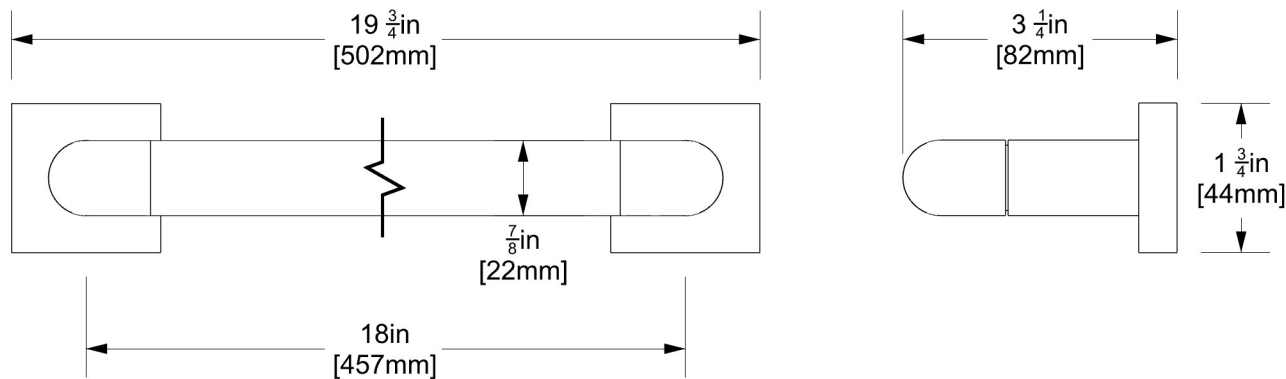

DIMENSIONS

Backed by our lifetime warranty, you can trust our products to always exceed your expectations and live up to their name.

1550 Factor Ave. San Leandro, CA 94577
Phone #: 800.227.5640
Email: cs@gatcoinc.com

The manufacturer reserves the right to, and do time to time, make changes and improvements in designs and dimensions.
Updated on March 11, 2025